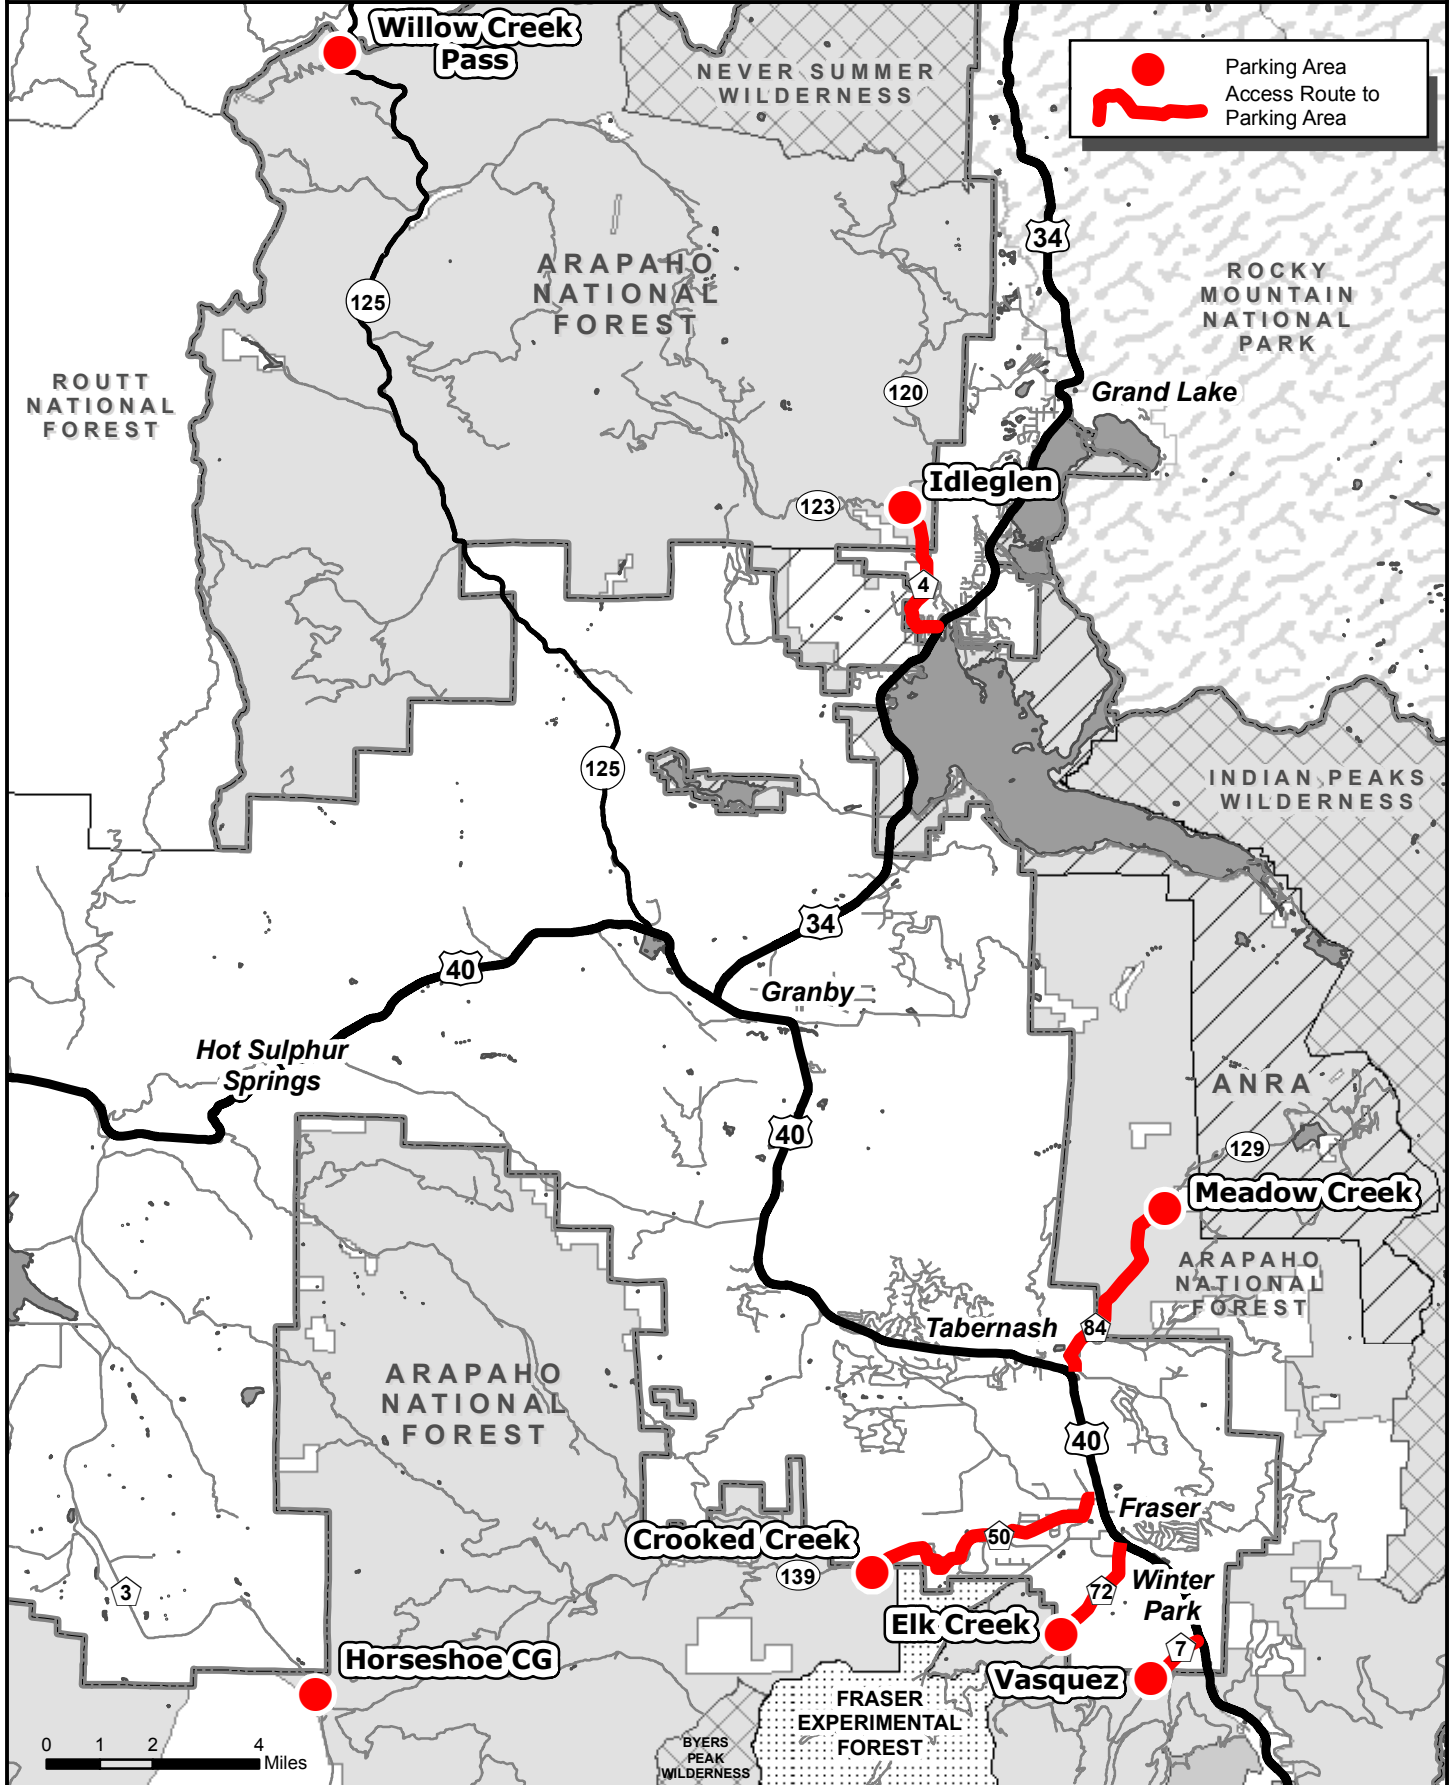

USDA Forest Service
 Arapaho National Forest
 Sulphur Ranger District

Christmas Tree Cutting Forest Access Routes

9 Ten Mile Drive
 Granby, CO
 970-887-4100

This product is reproduced from geospatial information prepared by the USDA Forest Service. Geospatial data and product accuracy may vary. Using geospatial products for purposes other than those for which they were created may yield inaccurate or misleading results. The Forest Service reserves the right to correct, update, modify, or replace geospatial products without notification. For more information contact the Arapaho/Roosevelt National Forest Supervisors Office at 970-295-6600. nvn_102910