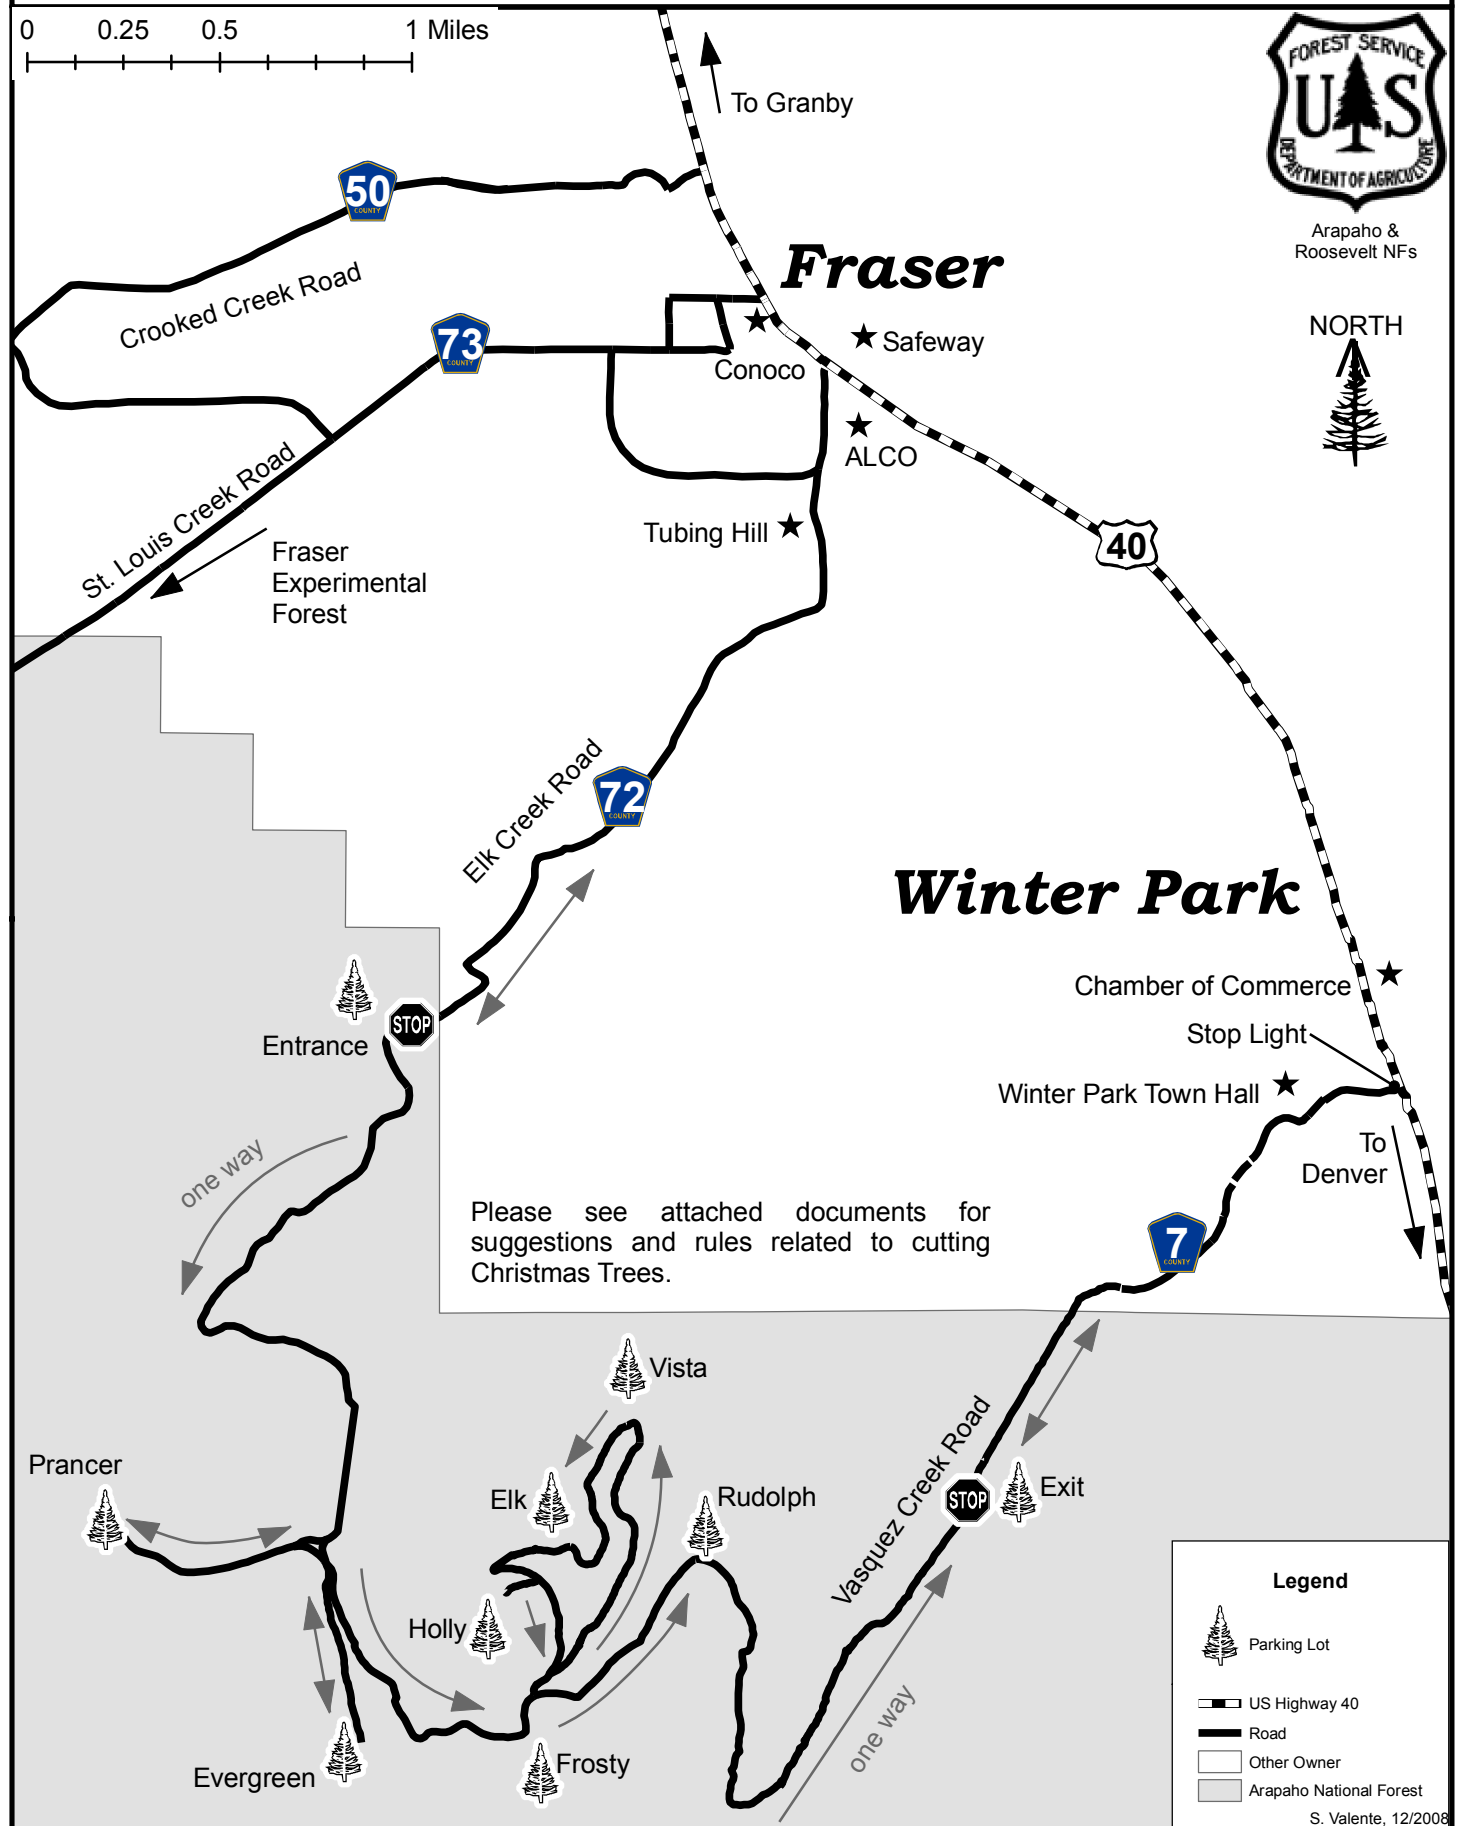

Sulphur Ranger District - Christmas Tree Cutting Area

Arapaho & Roosevelt NFs

NORTH

Please see attached documents for suggestions and rules related to cutting Christmas Trees.

Legend

- Parking Lot
- US Highway 40
- Road
- Other Owner
- Arapaho National Forest