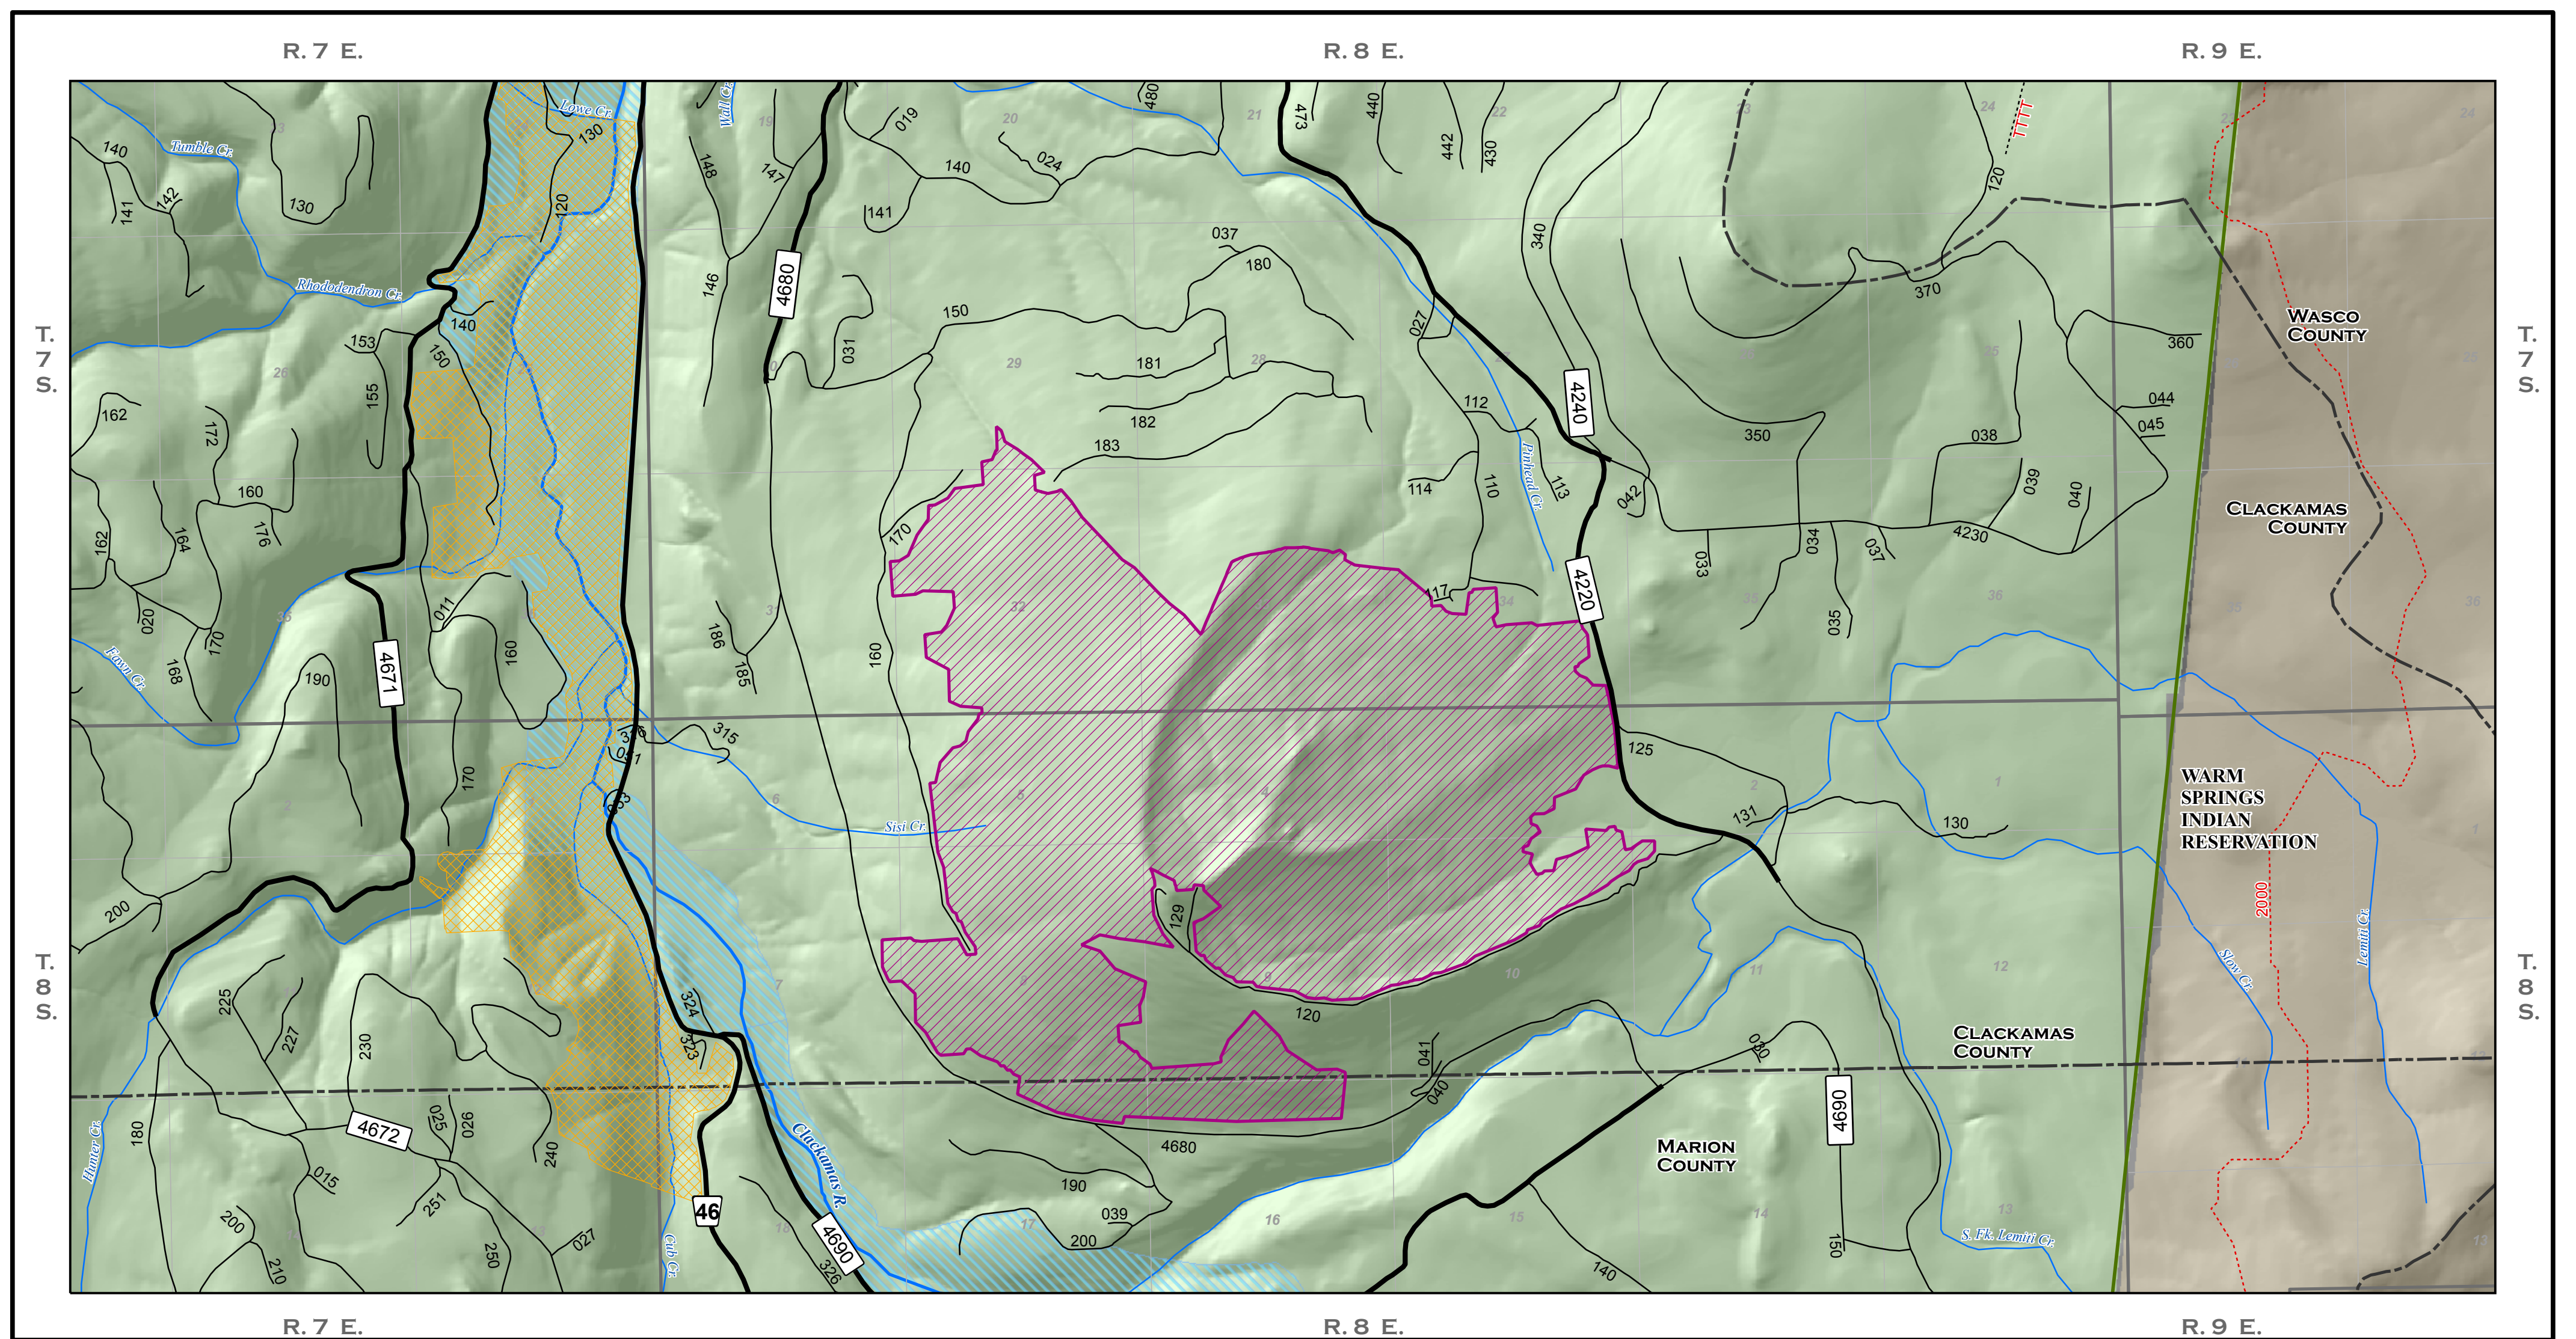

Clackamas Wilderness - Sisi Butte

Prepared at the request of U. S. Senator Wyden - July 16, 2007

- | Additions | Existing US Forest Service | Base Data |
|------------------|--|---------------------------------|
| Sisi Butte | Wilderness | County Lines |
| Upper Big Bottom | US Forest Service | Warm Springs Indian Reservation |
| | River | |
| | Creeks | |
| | Pacific Crest Trail PCT: 2000 | |
| | All Other Trails Other Trails: TTTT | |
| | FS Paved Roads | |
| | All Other FS Roads Locals: 023 Collectors: Arterials: | |

The reliability or suitability of this information for a particular purpose cannot be guaranteed. The data and product accuracy may vary due to compilation from various sources, including modeling and interpretation, and may not meet National Map Accuracy Standards. This information may be updated, corrected, or otherwise modified without notification.

Clackamas Wilderness - Sisi Butte

Prepared at the request of U. S. Senator Wyden - July 16, 2007

- | Additions | Existing US Forest Service | Base Data |
|------------------|--|---------------------------------|
| Sisi Butte | Mt. Hood NF | County Lines |
| Wilderness Areas | Wilderness | Warm Springs Indian Reservation |
| Upper Big Bottom | River | |
| | Creeks | |
| | Wild and Scenic Rivers | |
| | Pacific Crest Trail PCT: 2000 | |
| | All Other Trails Other Trails: TTTT | |
| | FS Paved Roads | |
| | All Other FS Roads Locals: 023 Collectors: Arterials: | |