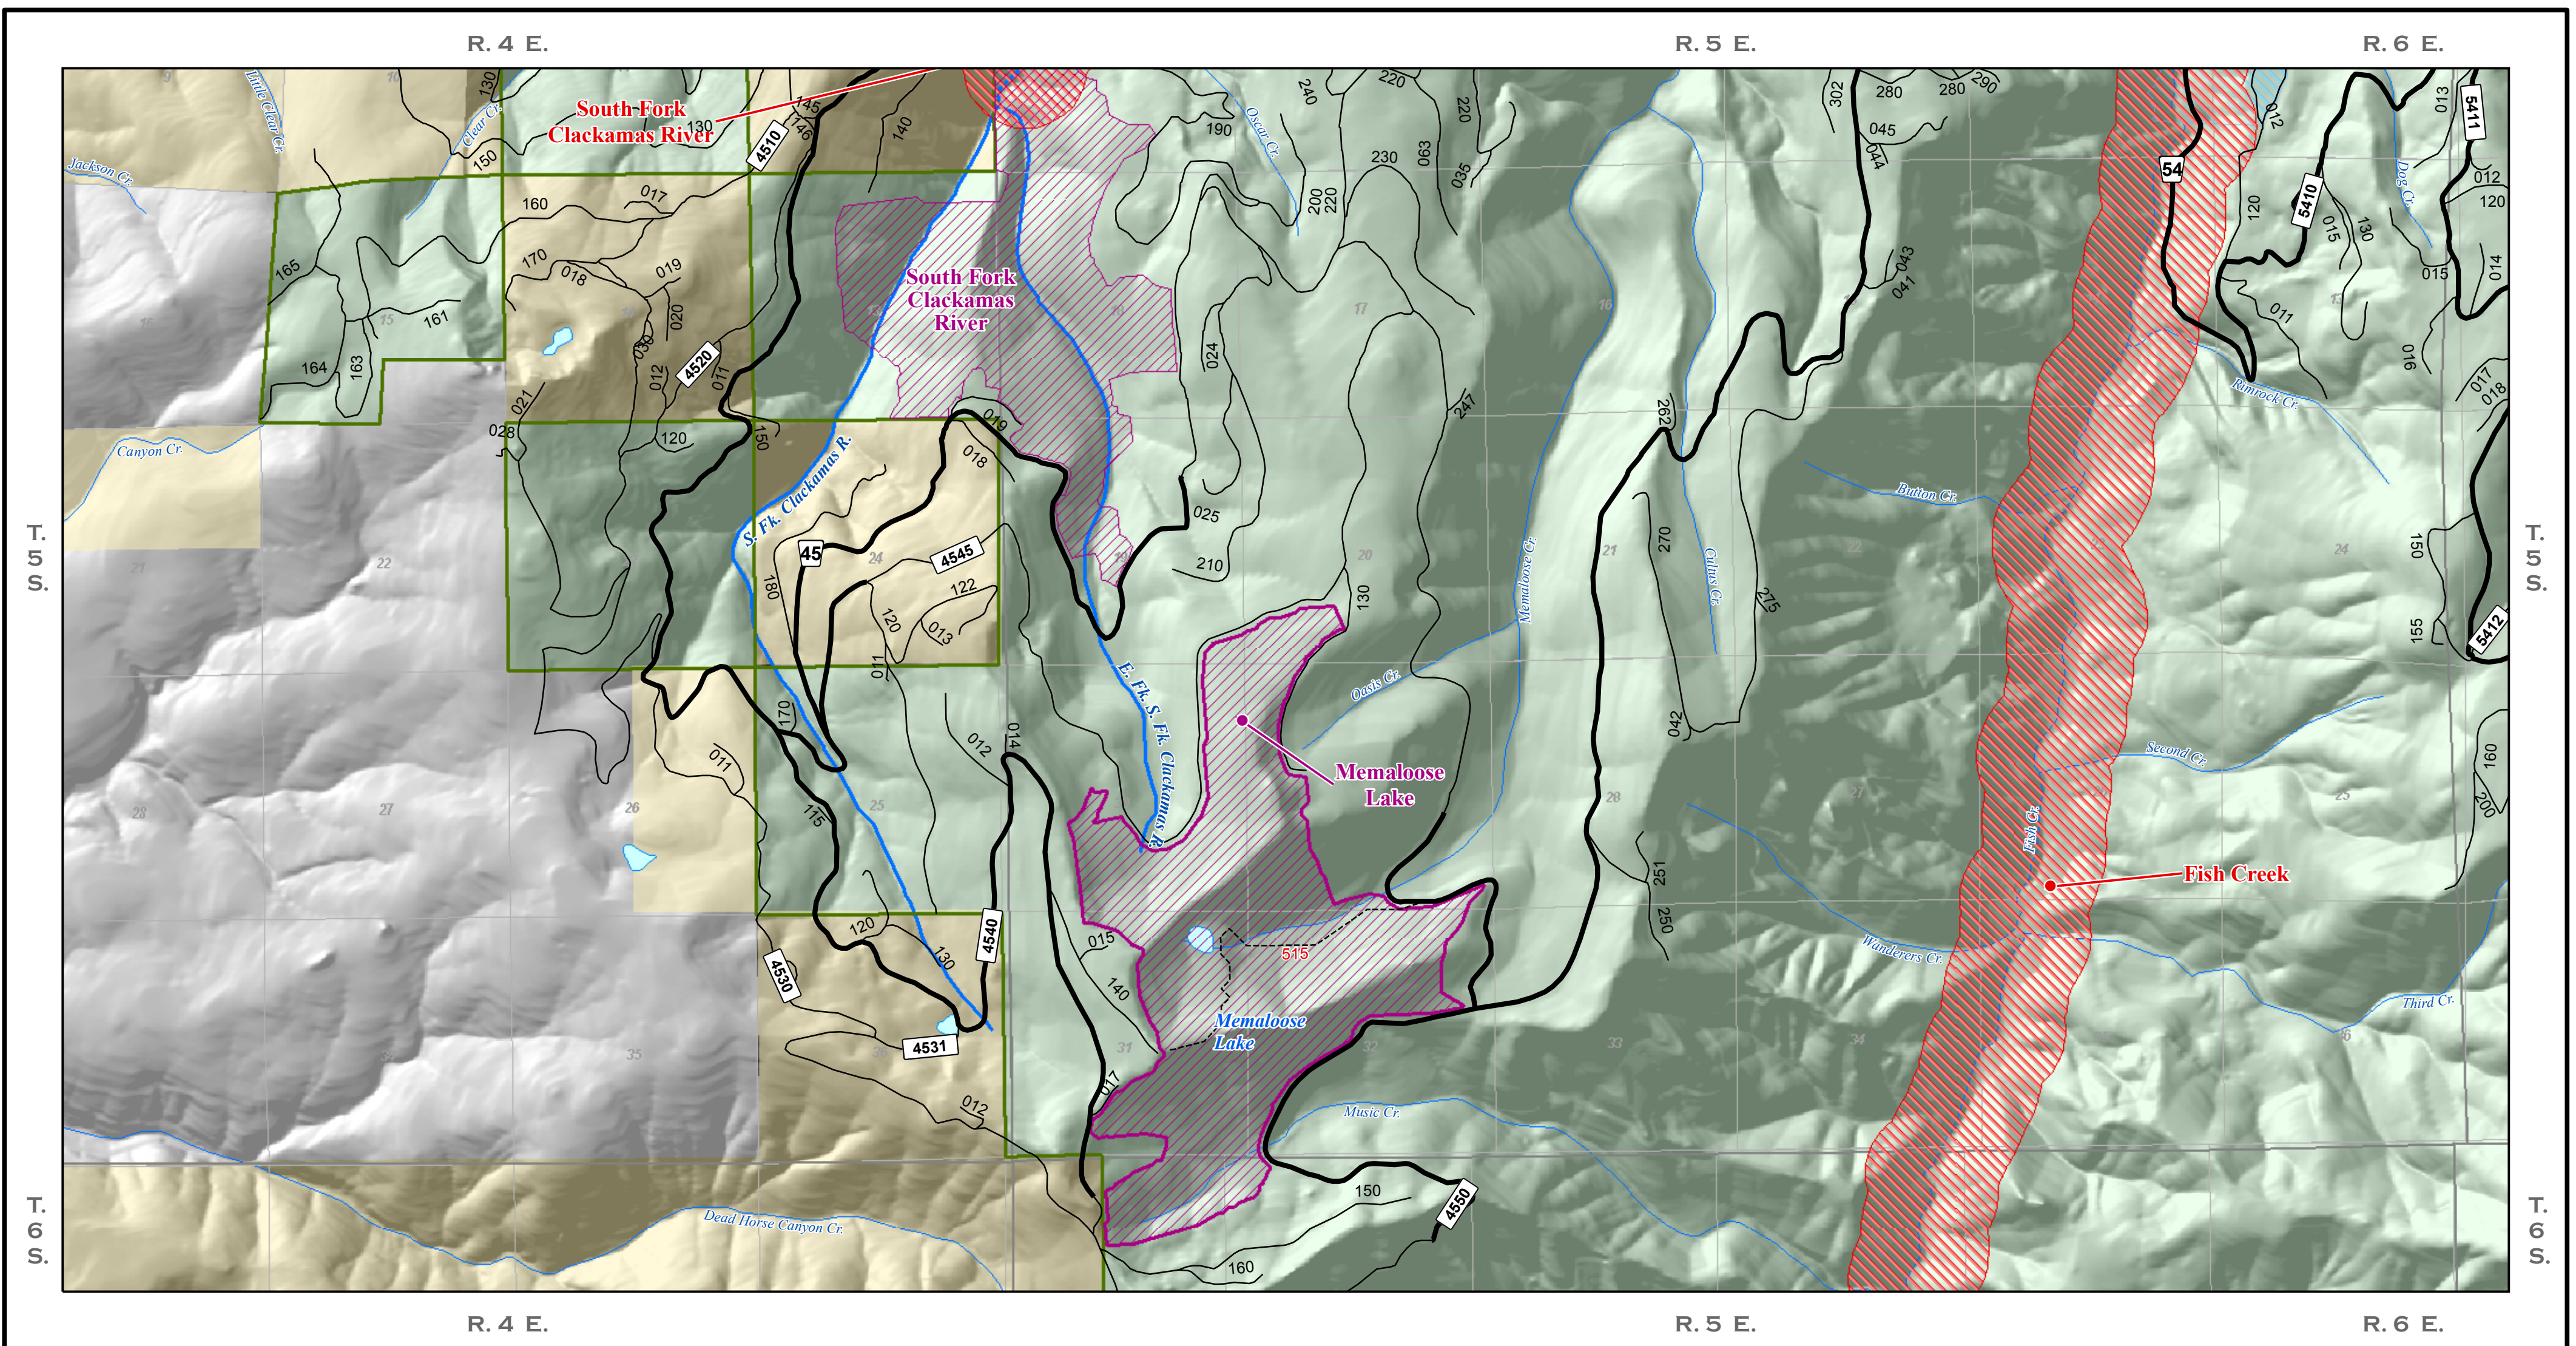

Clackamas Wilderness - Memaloose Lake
 Prepared at the request of U. S. Senator Wyden - July 16, 2007

Additions

- Memaloose Lake
- Wilderness Areas

Existing US Forest Service

- Mt. Hood NF Boundary
- Lakes
- River
- Creeks
- Trails **Trails: 515**
- FS Paved Roads
- All Other FS Roads **Locals: 150 Collectors: 5410 Arterials: 54**

The reliability or suitability of this information for a particular purpose cannot be guaranteed. The data and product accuracy may vary due to compilation from various sources, including modeling and interpretation, and may not meet National Map Accuracy Standards. This information may be updated, corrected, or otherwise modified without notification.

Clackamas Wilderness - Memaloose Lake
 Prepared at the request of U. S. Senator Wyden - July 16, 2007

Additions

- Memaloose Lake
- Wilderness Areas
- Wild and Scenic Rivers

Existing US Forest Service

- Mt. Hood NF
- Wilderness
- Lakes
- River
- Creeks
- Trails **Trails: 515**
- FS Paved Roads
- All Other FS Roads **Locals: 150 Collectors: 5410 Arterials: 54**

Base Data

- Private Land
- BLM Lands

The reliability or suitability of this information for a particular purpose cannot be guaranteed. The data and product accuracy may vary due to compilation from various sources, including modeling and interpretation, and may not meet National Map Accuracy Standards. This information may be updated, corrected, or otherwise modified without notification.