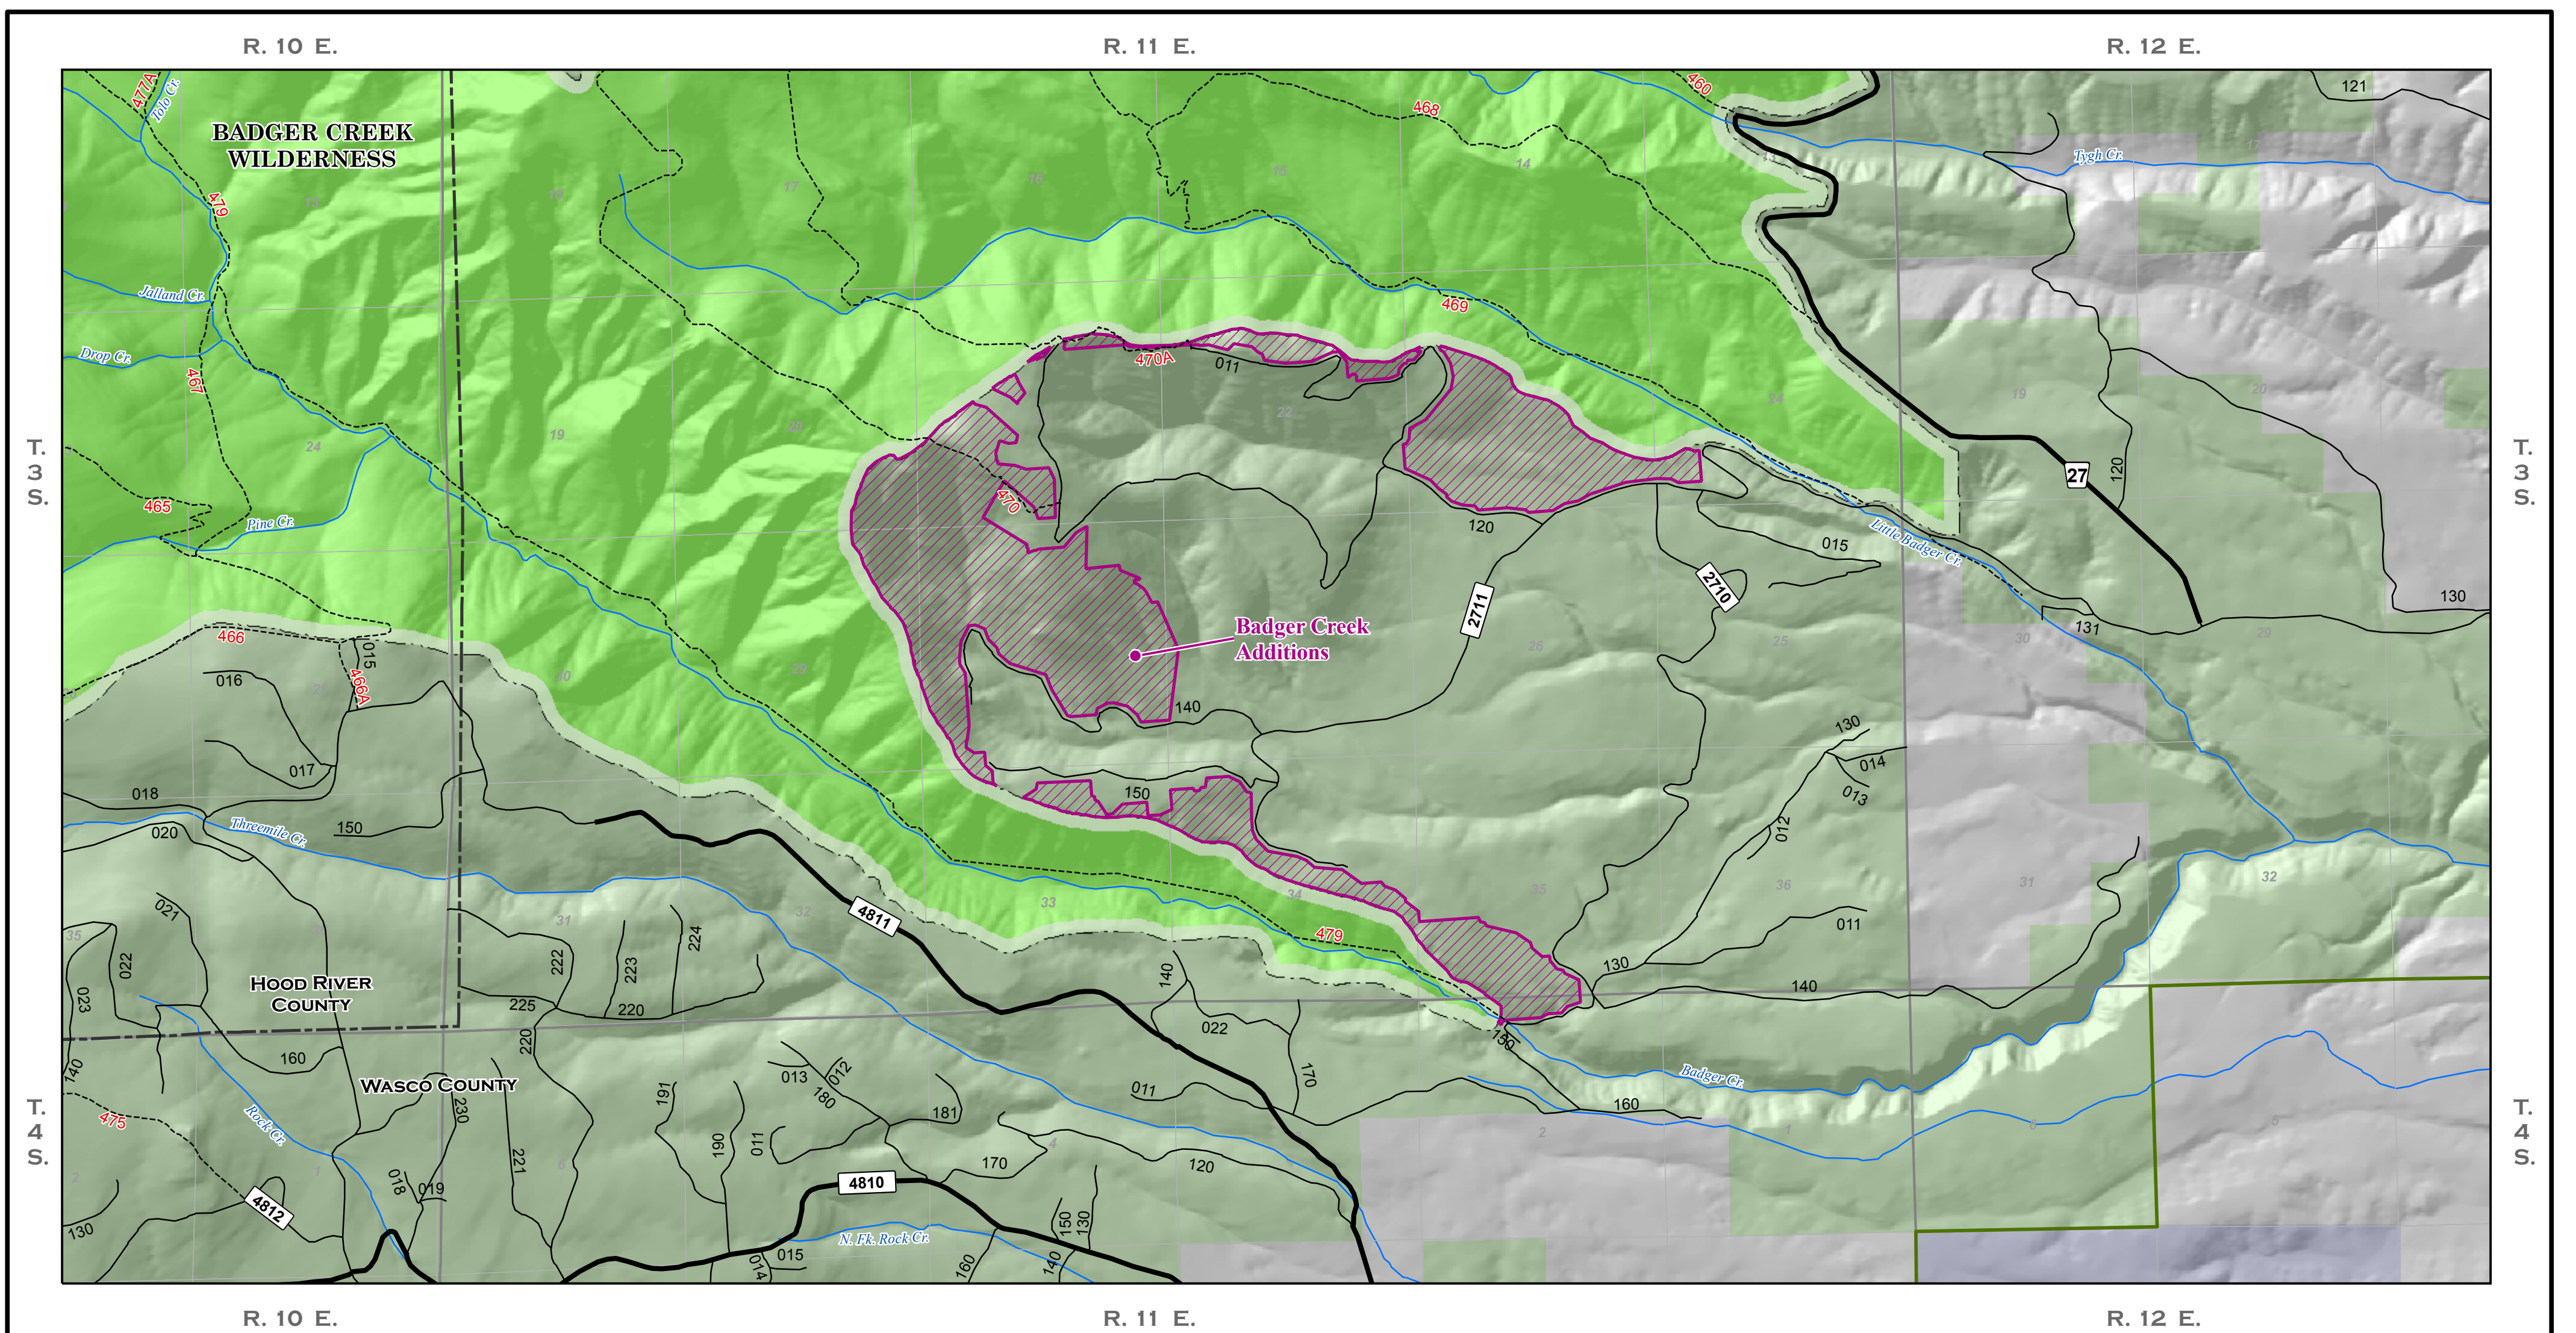

Badger Creek Wilderness - Badger Creek Additions

Prepared at the request of U. S. Senator Wyden - July 16, 2007

Additions

Badger Creek Additions

Existing US Forest Service

Wilderness

Creeks

Trails **Trails: 468**

FS Paved Roads

All Other FS Roads

Locals: 023 **Collectors:** 2710 **Arterials:** 27

OREGON

The reliability or suitability of this information for a particular purpose cannot be guaranteed. The data and product accuracy may vary due to compilation from various sources, including modeling and interpretation, and may not meet National Map Accuracy Standards. This information may be updated, corrected, or otherwise modified without notification.

Badger Creek Wilderness - Badger Creek Additions

Prepared at the request of U. S. Senator Wyden - July 16, 2007

Additions

Badger Creek Additions

Existing US Forest Service

Mt. Hood NF

Wilderness

Creeks