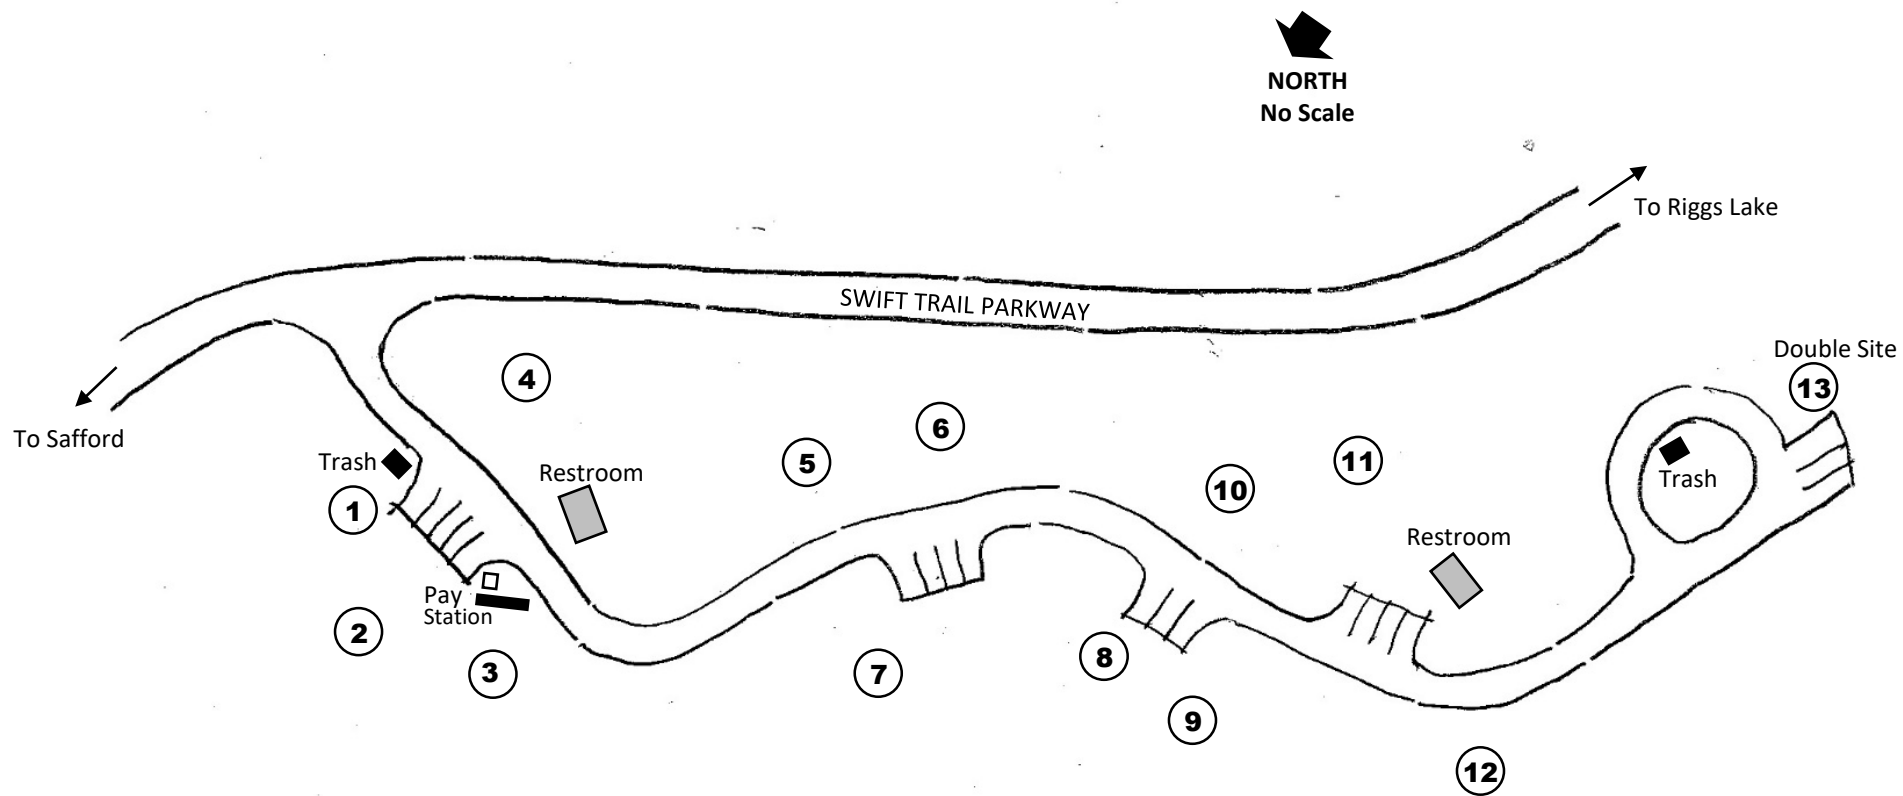

Noon Creek Campground

Coronado National Forest 2019

All sites include table and fire grill.

Double site includes 2 fire grills and 1 long table.