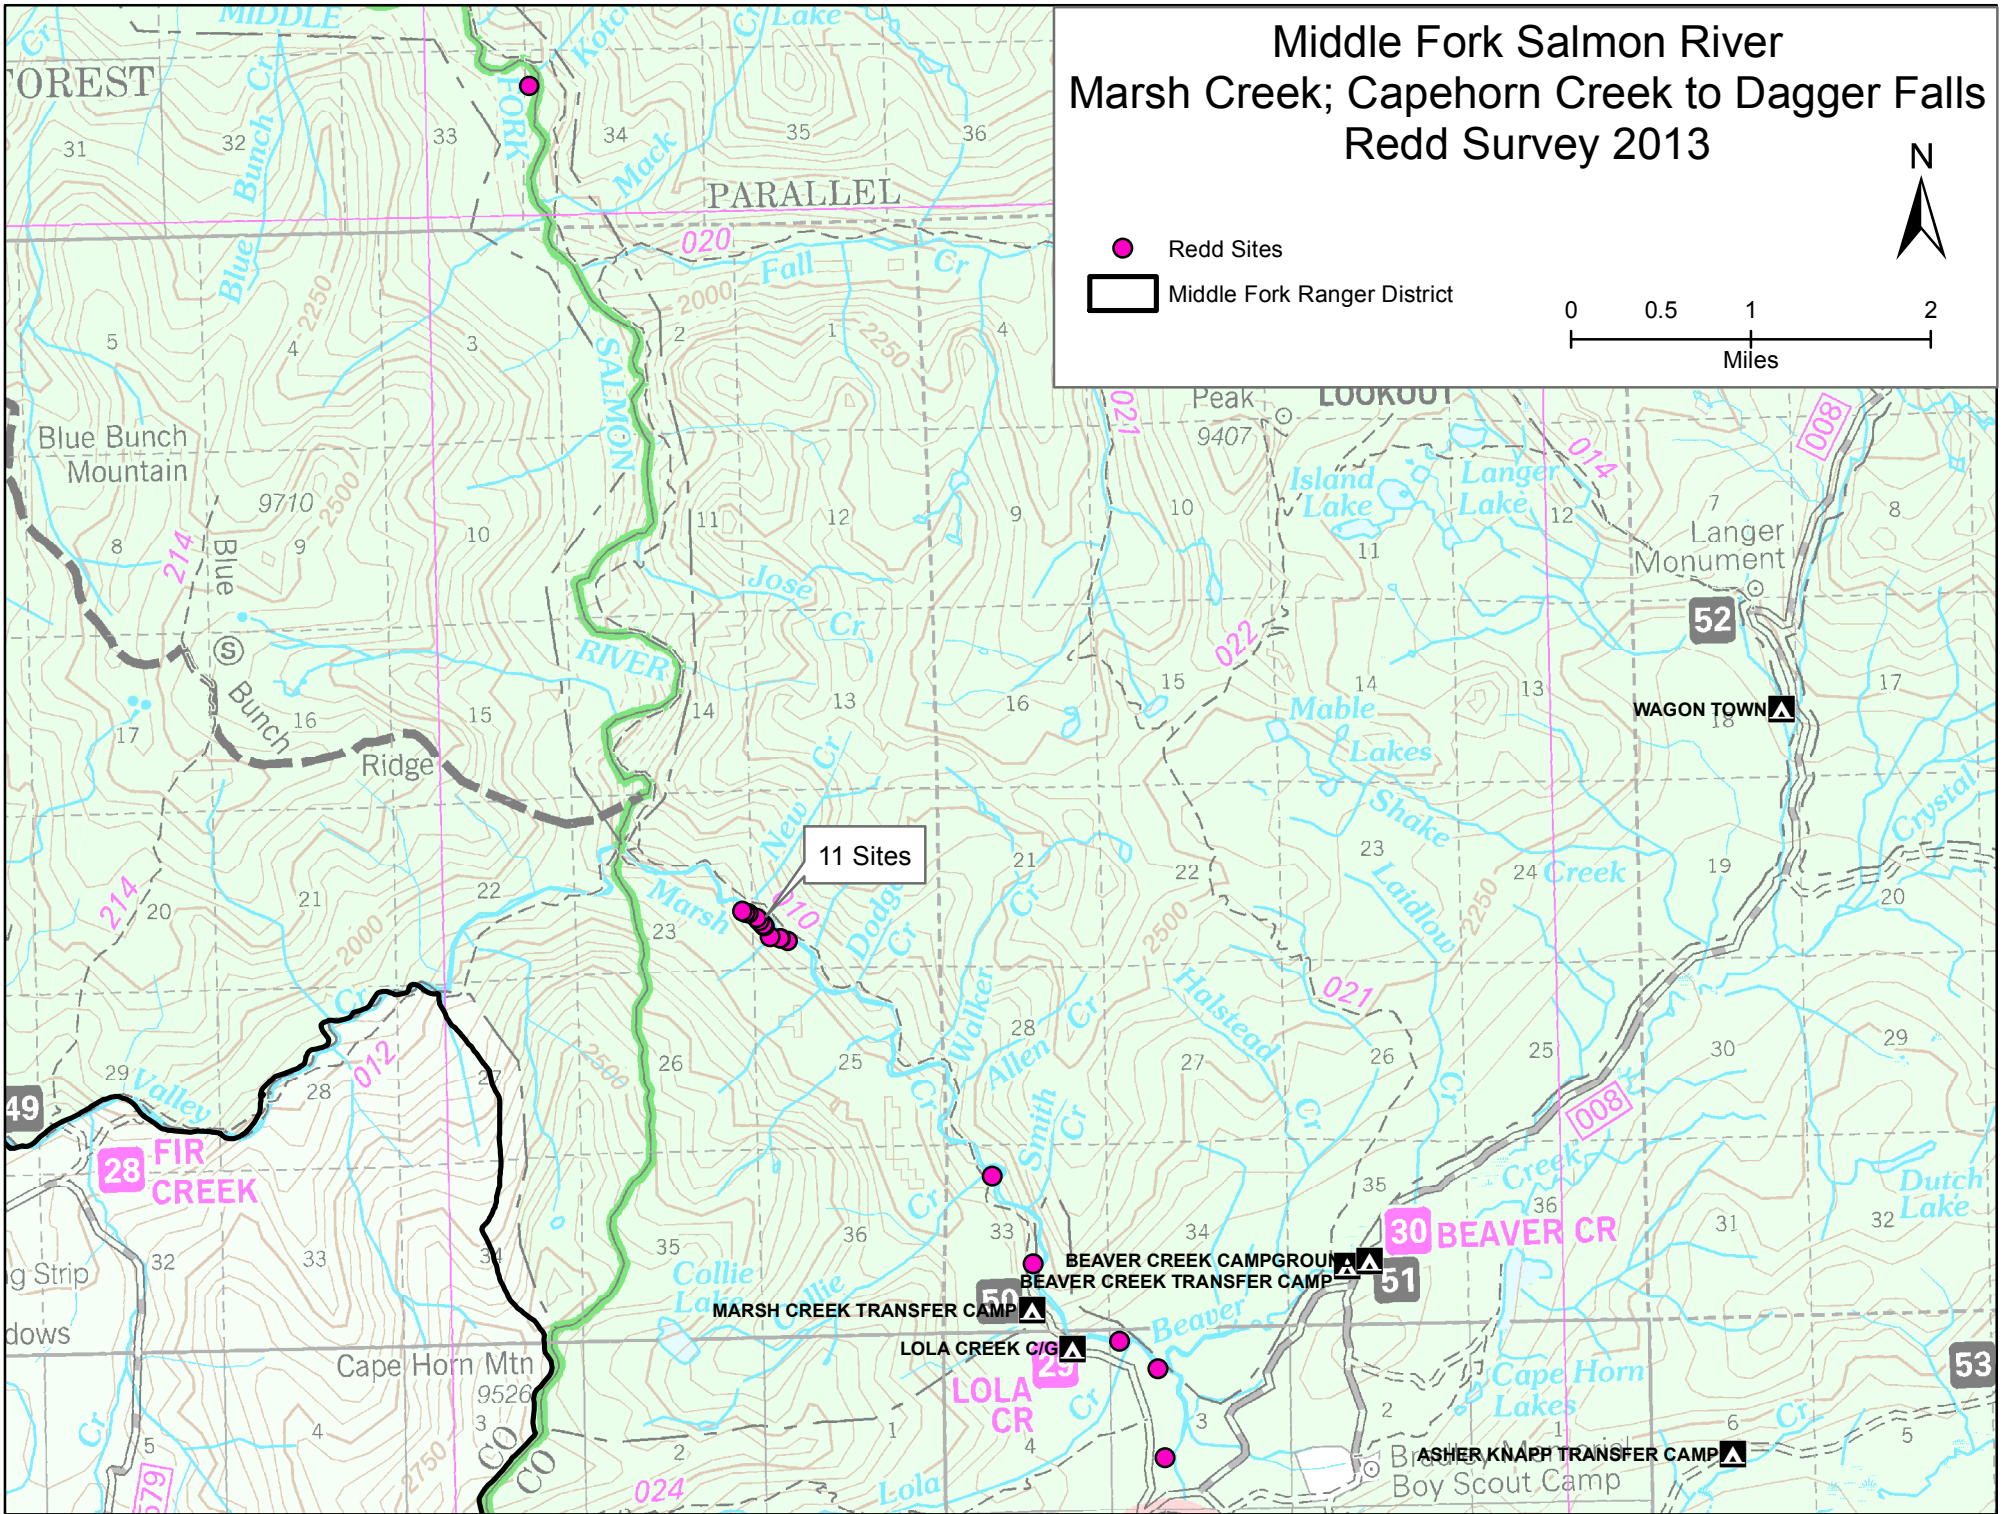

# Middle Fork Salmon River Marsh Creek; Capehorn Creek to Dagger Falls Redd Survey 2013

-  Redd Sites
-  Middle Fork Ranger District

11 Sites

28 FIR CREEK

30 BEAVER CR

MARSH CREEK TRANSFER CAMP

BEAVER CREEK CAMPGROUND  
BEAVER CREEK TRANSFER CAMP

LOLA CREEK C/G

LOLA CR

ASHER KNAPP TRANSFER CAMP

FOREST

PARALLEL

LOOKOUT

Langer Monument

52

WAGON TOWN

49

51

53

Cape Horn Mtn  
9526

g Strip

dows

Boy Scout Camp