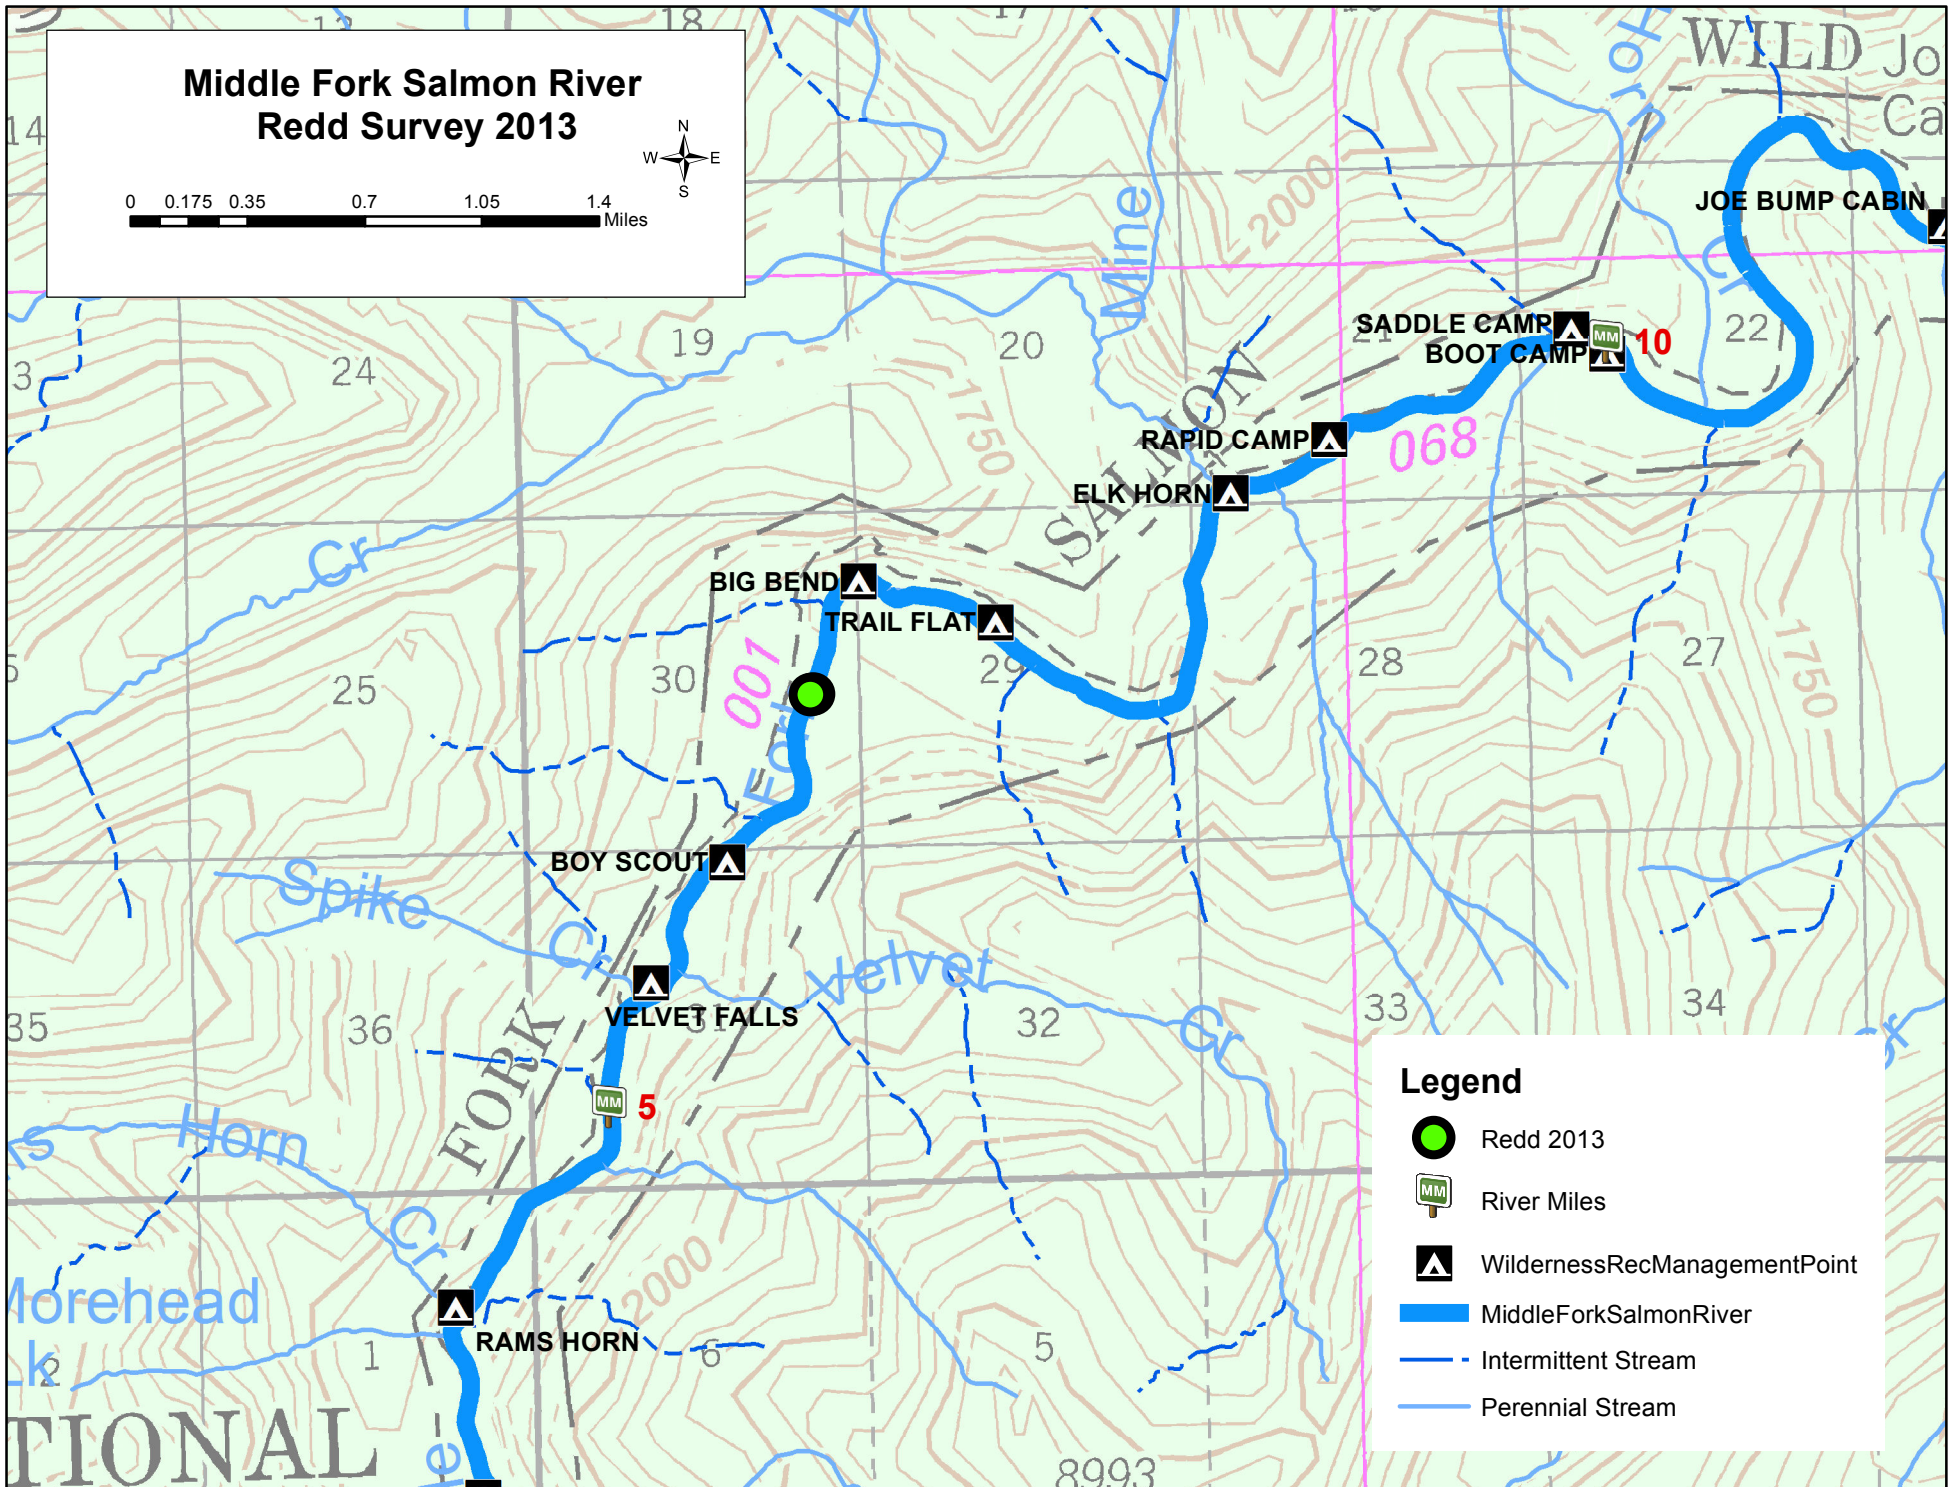

# Middle Fork Salmon River Redd Survey 2013

0 0.175 0.35 0.7 1.05 1.4 Miles

## Legend

- Redd 2013
- River Miles
- Wilderness Rec Management Point
- Middle Fork Salmon River
- Intermittent Stream
- Perennial Stream