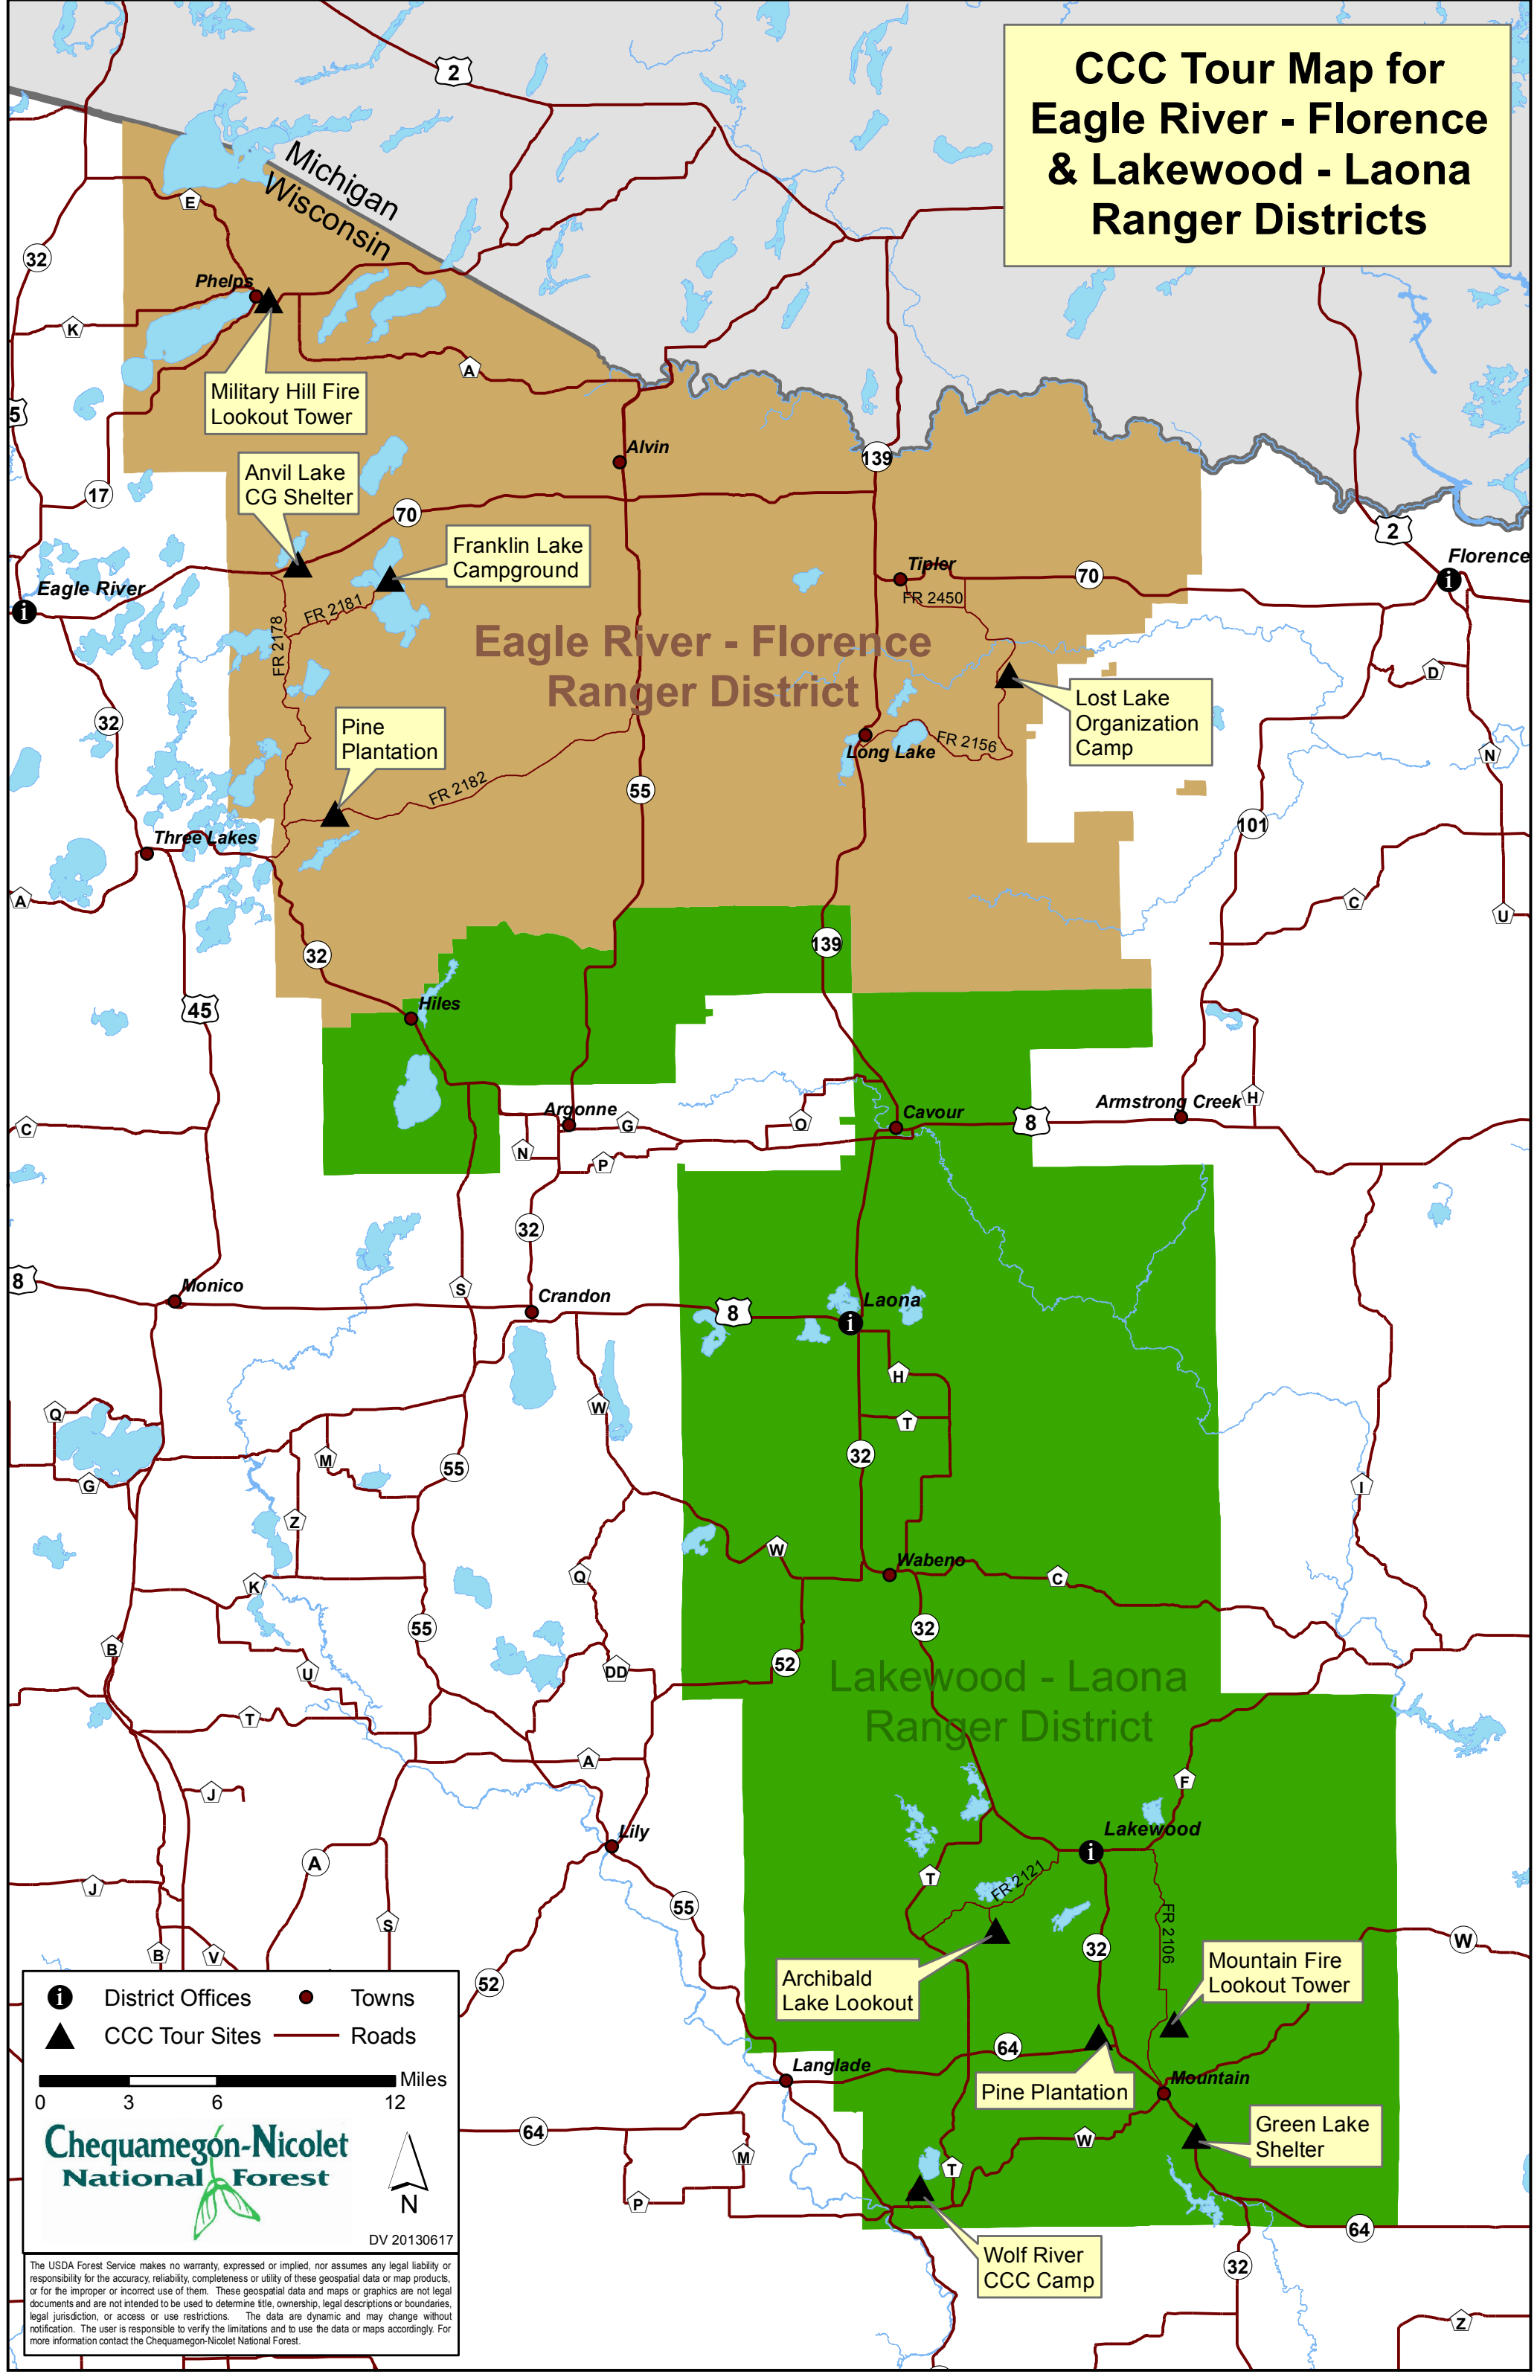

CCC Tour Map for Eagle River - Florence & Lakewood - Laona Ranger Districts

District Offices   Towns
 CCC Tour Sites   Roads

0   3   6   12 Miles

Chequamegon-Nicolet National Forest

DV 20130617