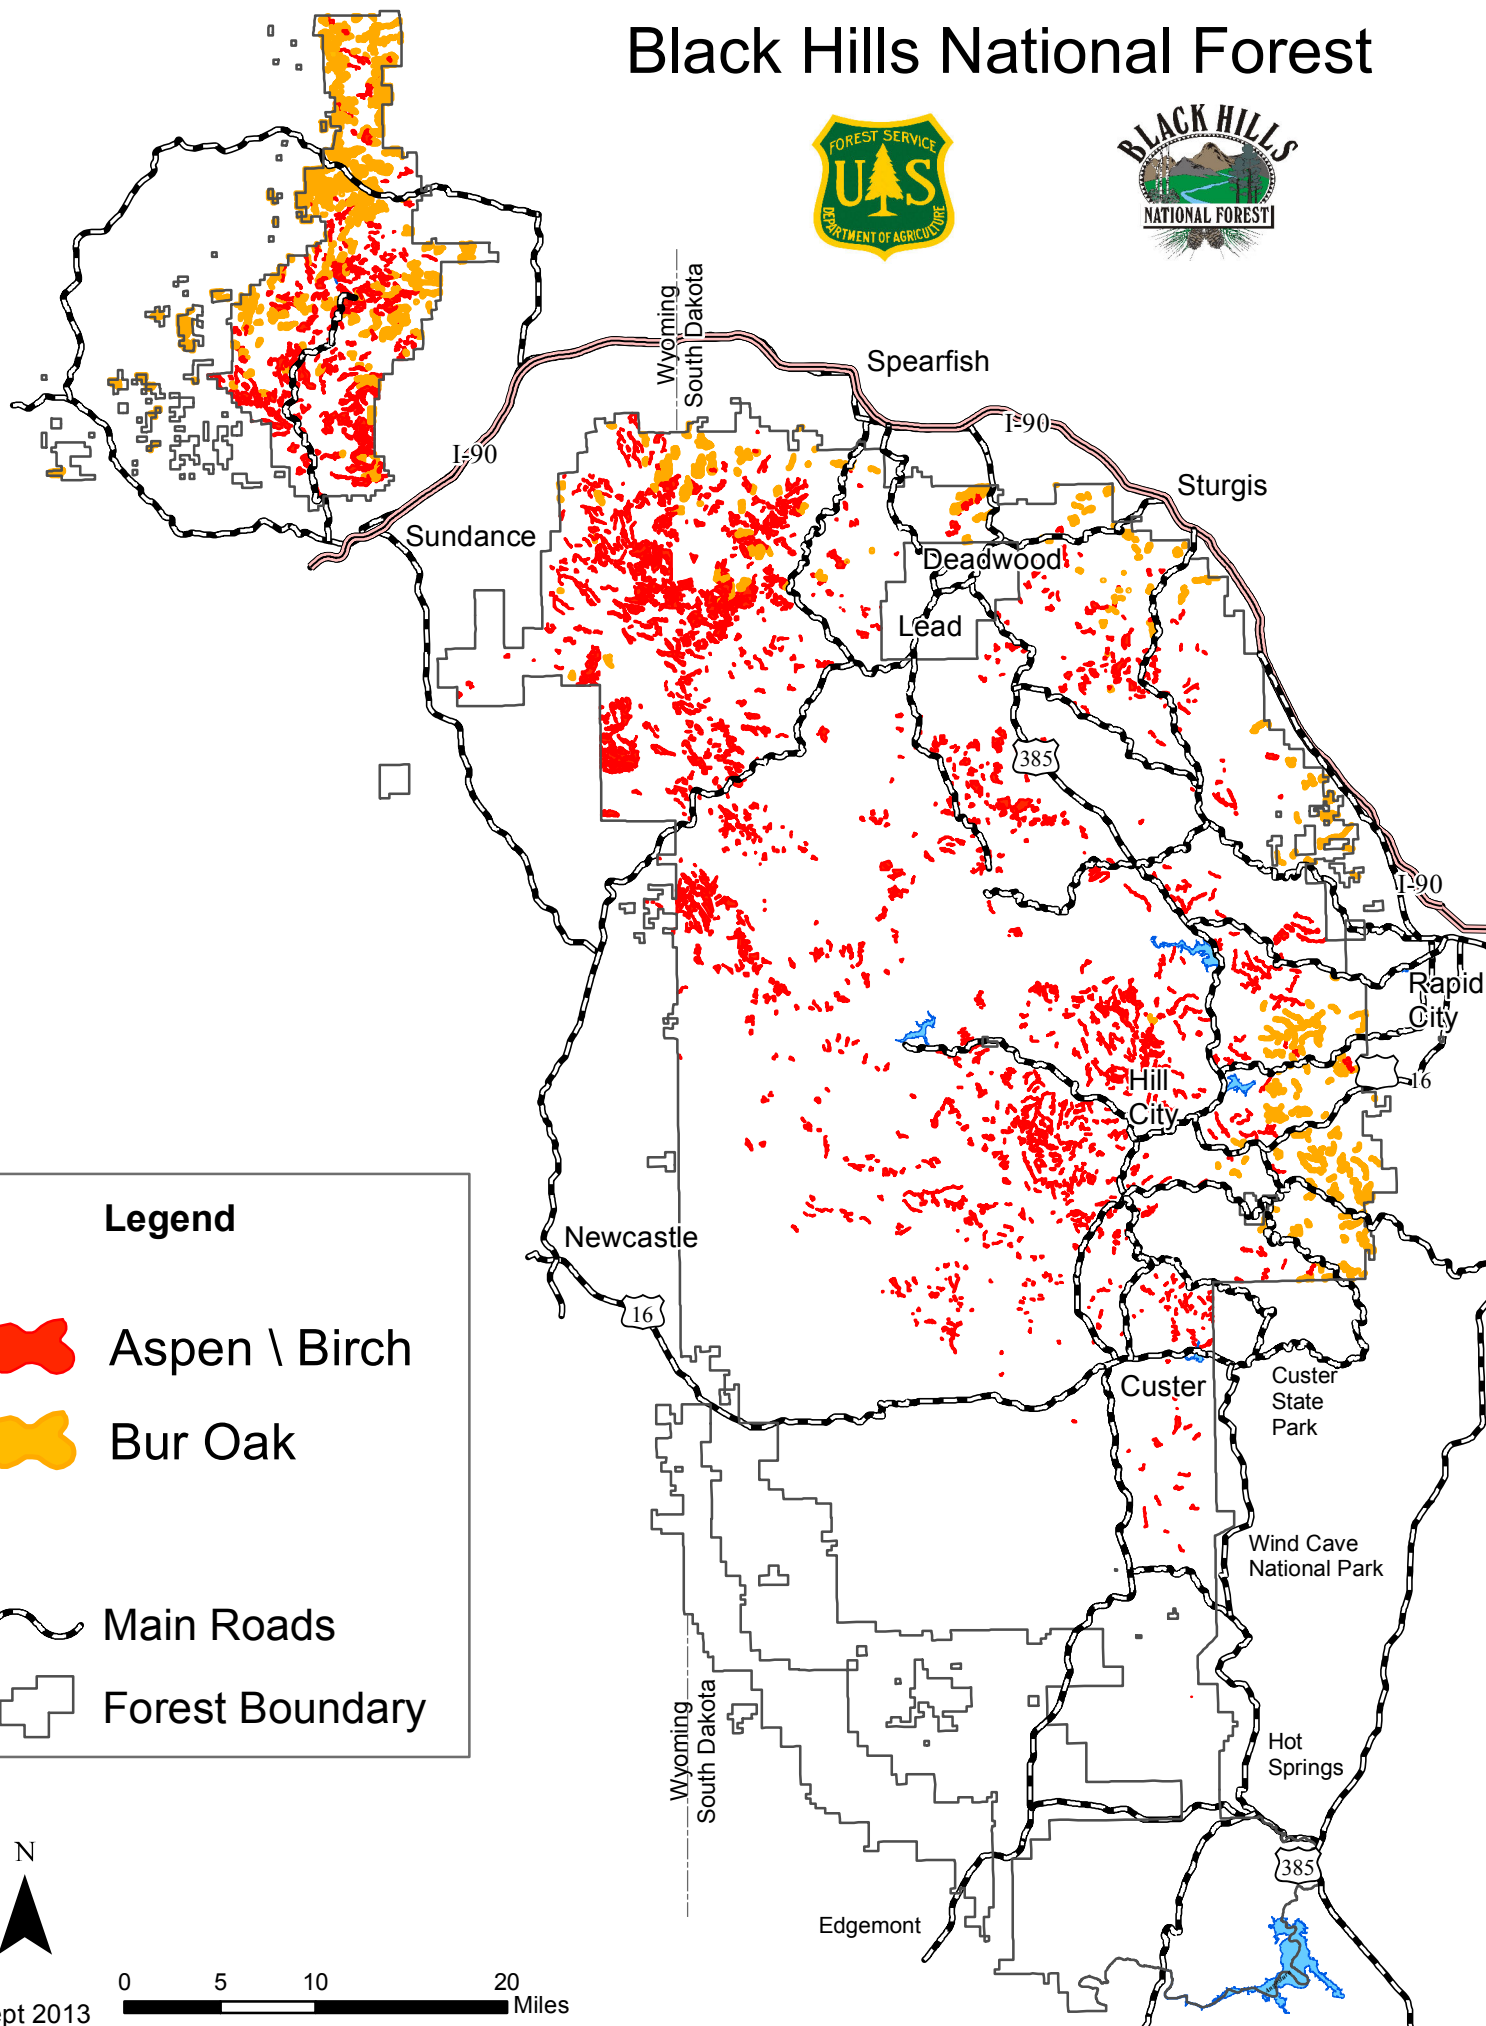

Black Hills National Forest

Legend

Aspen \ Birch

Bur Oak

Main Roads

Forest Boundary

N

0 5 10 20 Miles