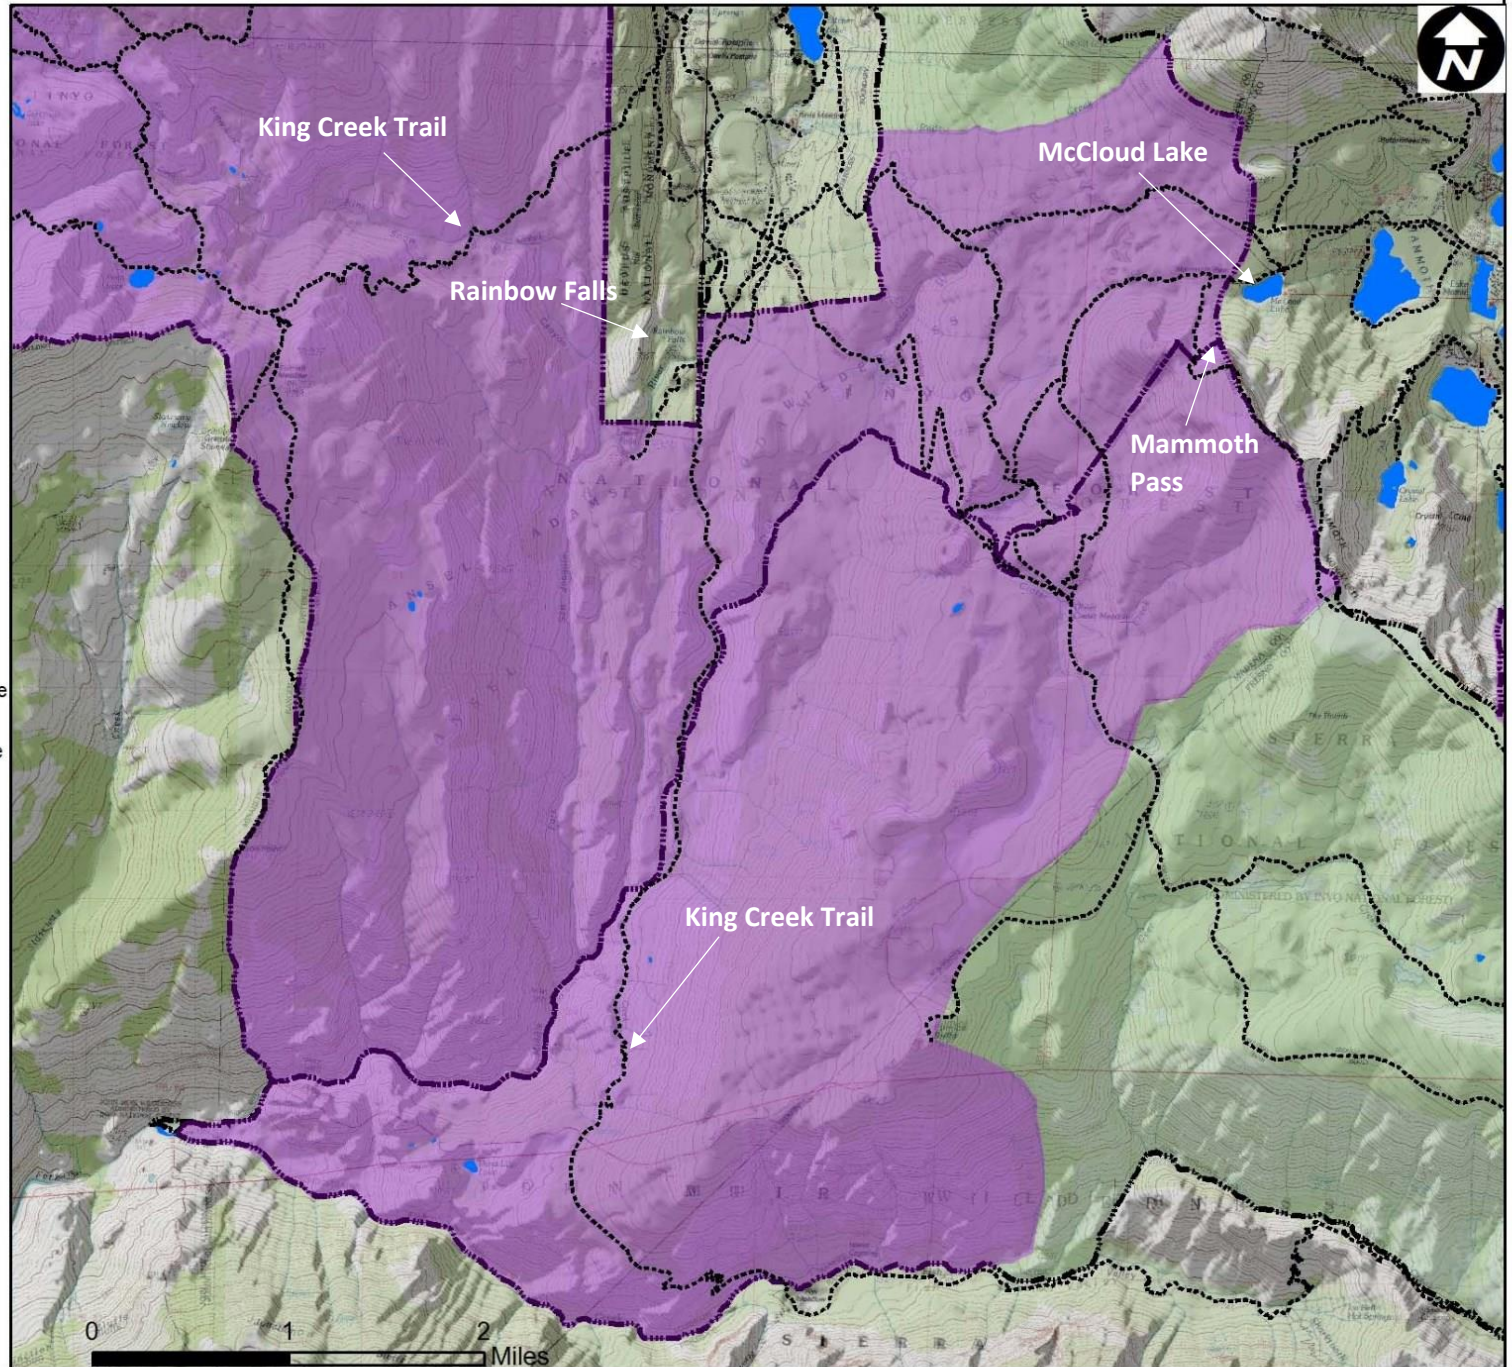

Exhibit F: Fish Creek Food & Refuse Storage Restriction Area

Forest Order 05-04-54-17 - 2 Inyo National Forest Food & Refuse Storage Restrictions

Legend

-  Inyo NF Wilderness
-  Forest System Trail
-  Containers designed to prevent access by bears are required