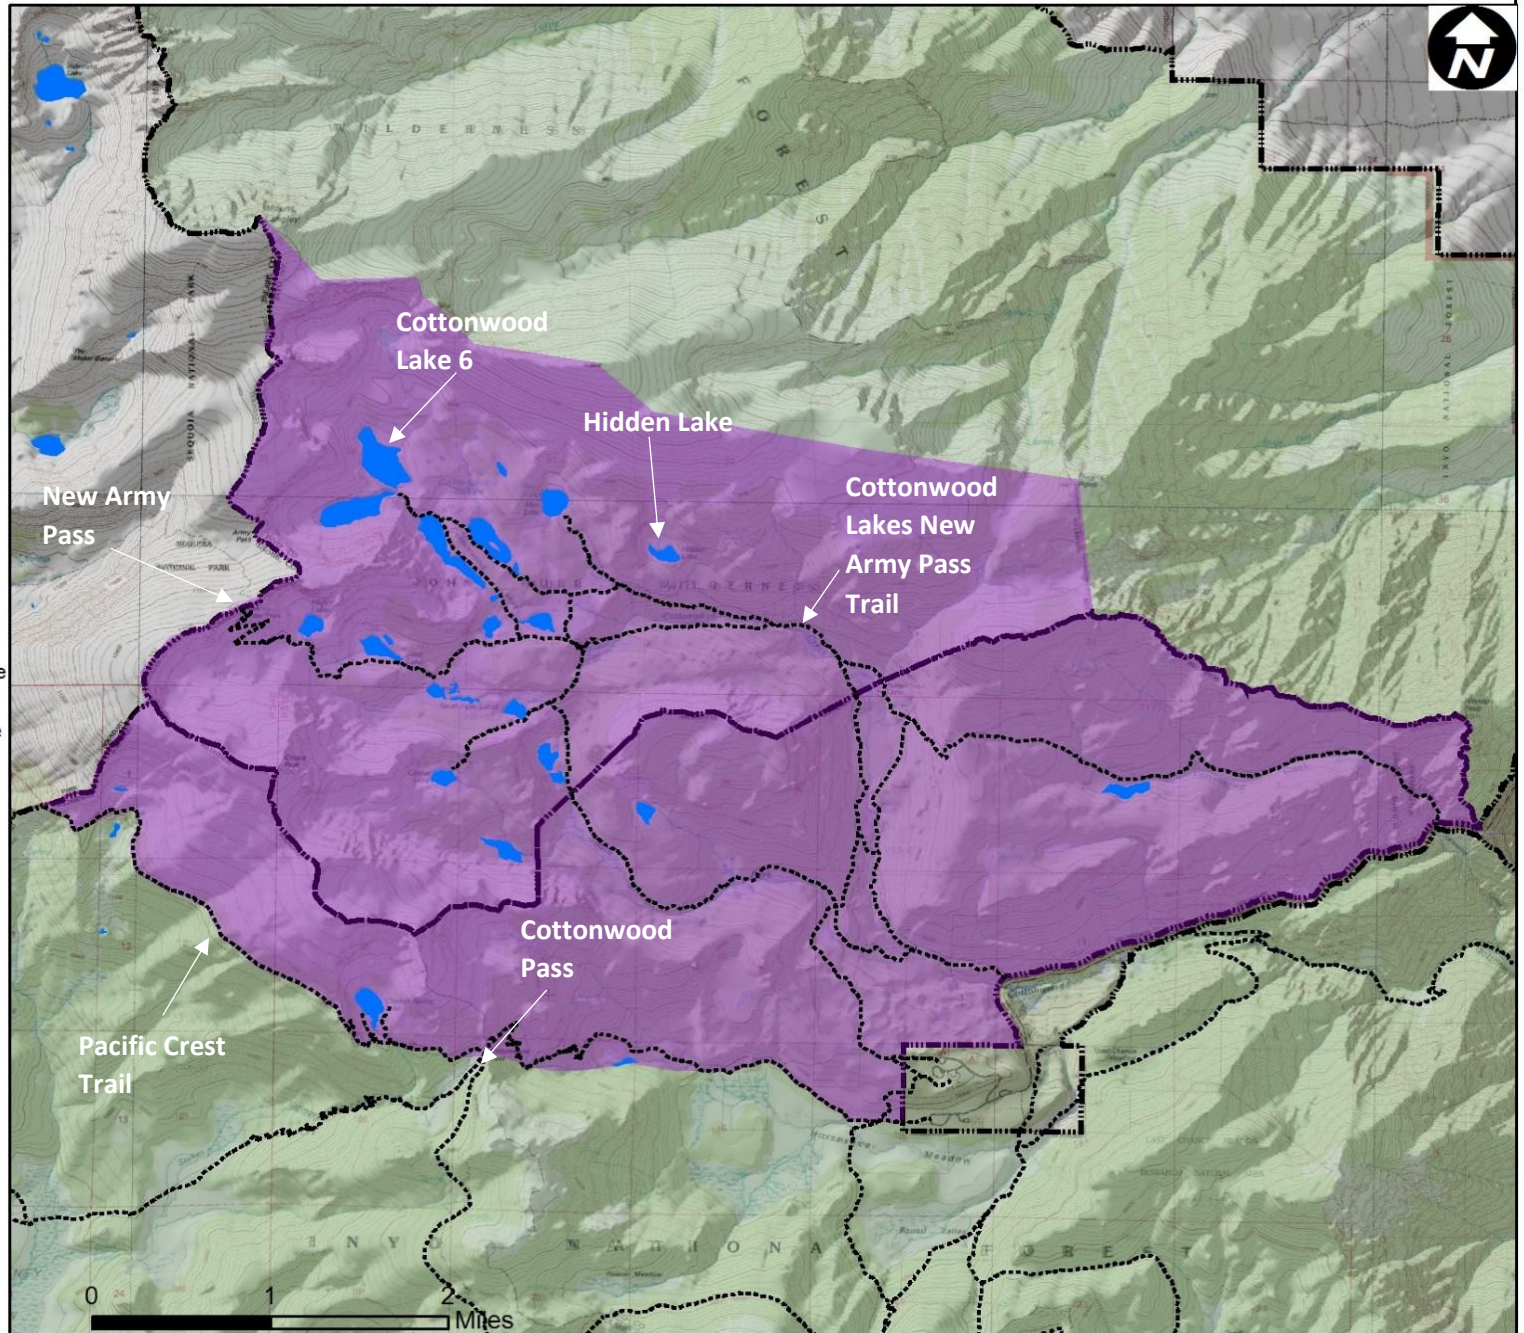

# Exhibit D: Cottonwood Lakes - Ctwd. Pass Food & Refuse Storage Restriction Area

**Forest Order  
05-04-54-17 - 2  
Inyo National Forest  
Food & Refuse  
Storage Restrictions**

## Legend

-  Inyo NF Wilderness
-  Forest System Trail
-  Containers designed to prevent access by bears are required