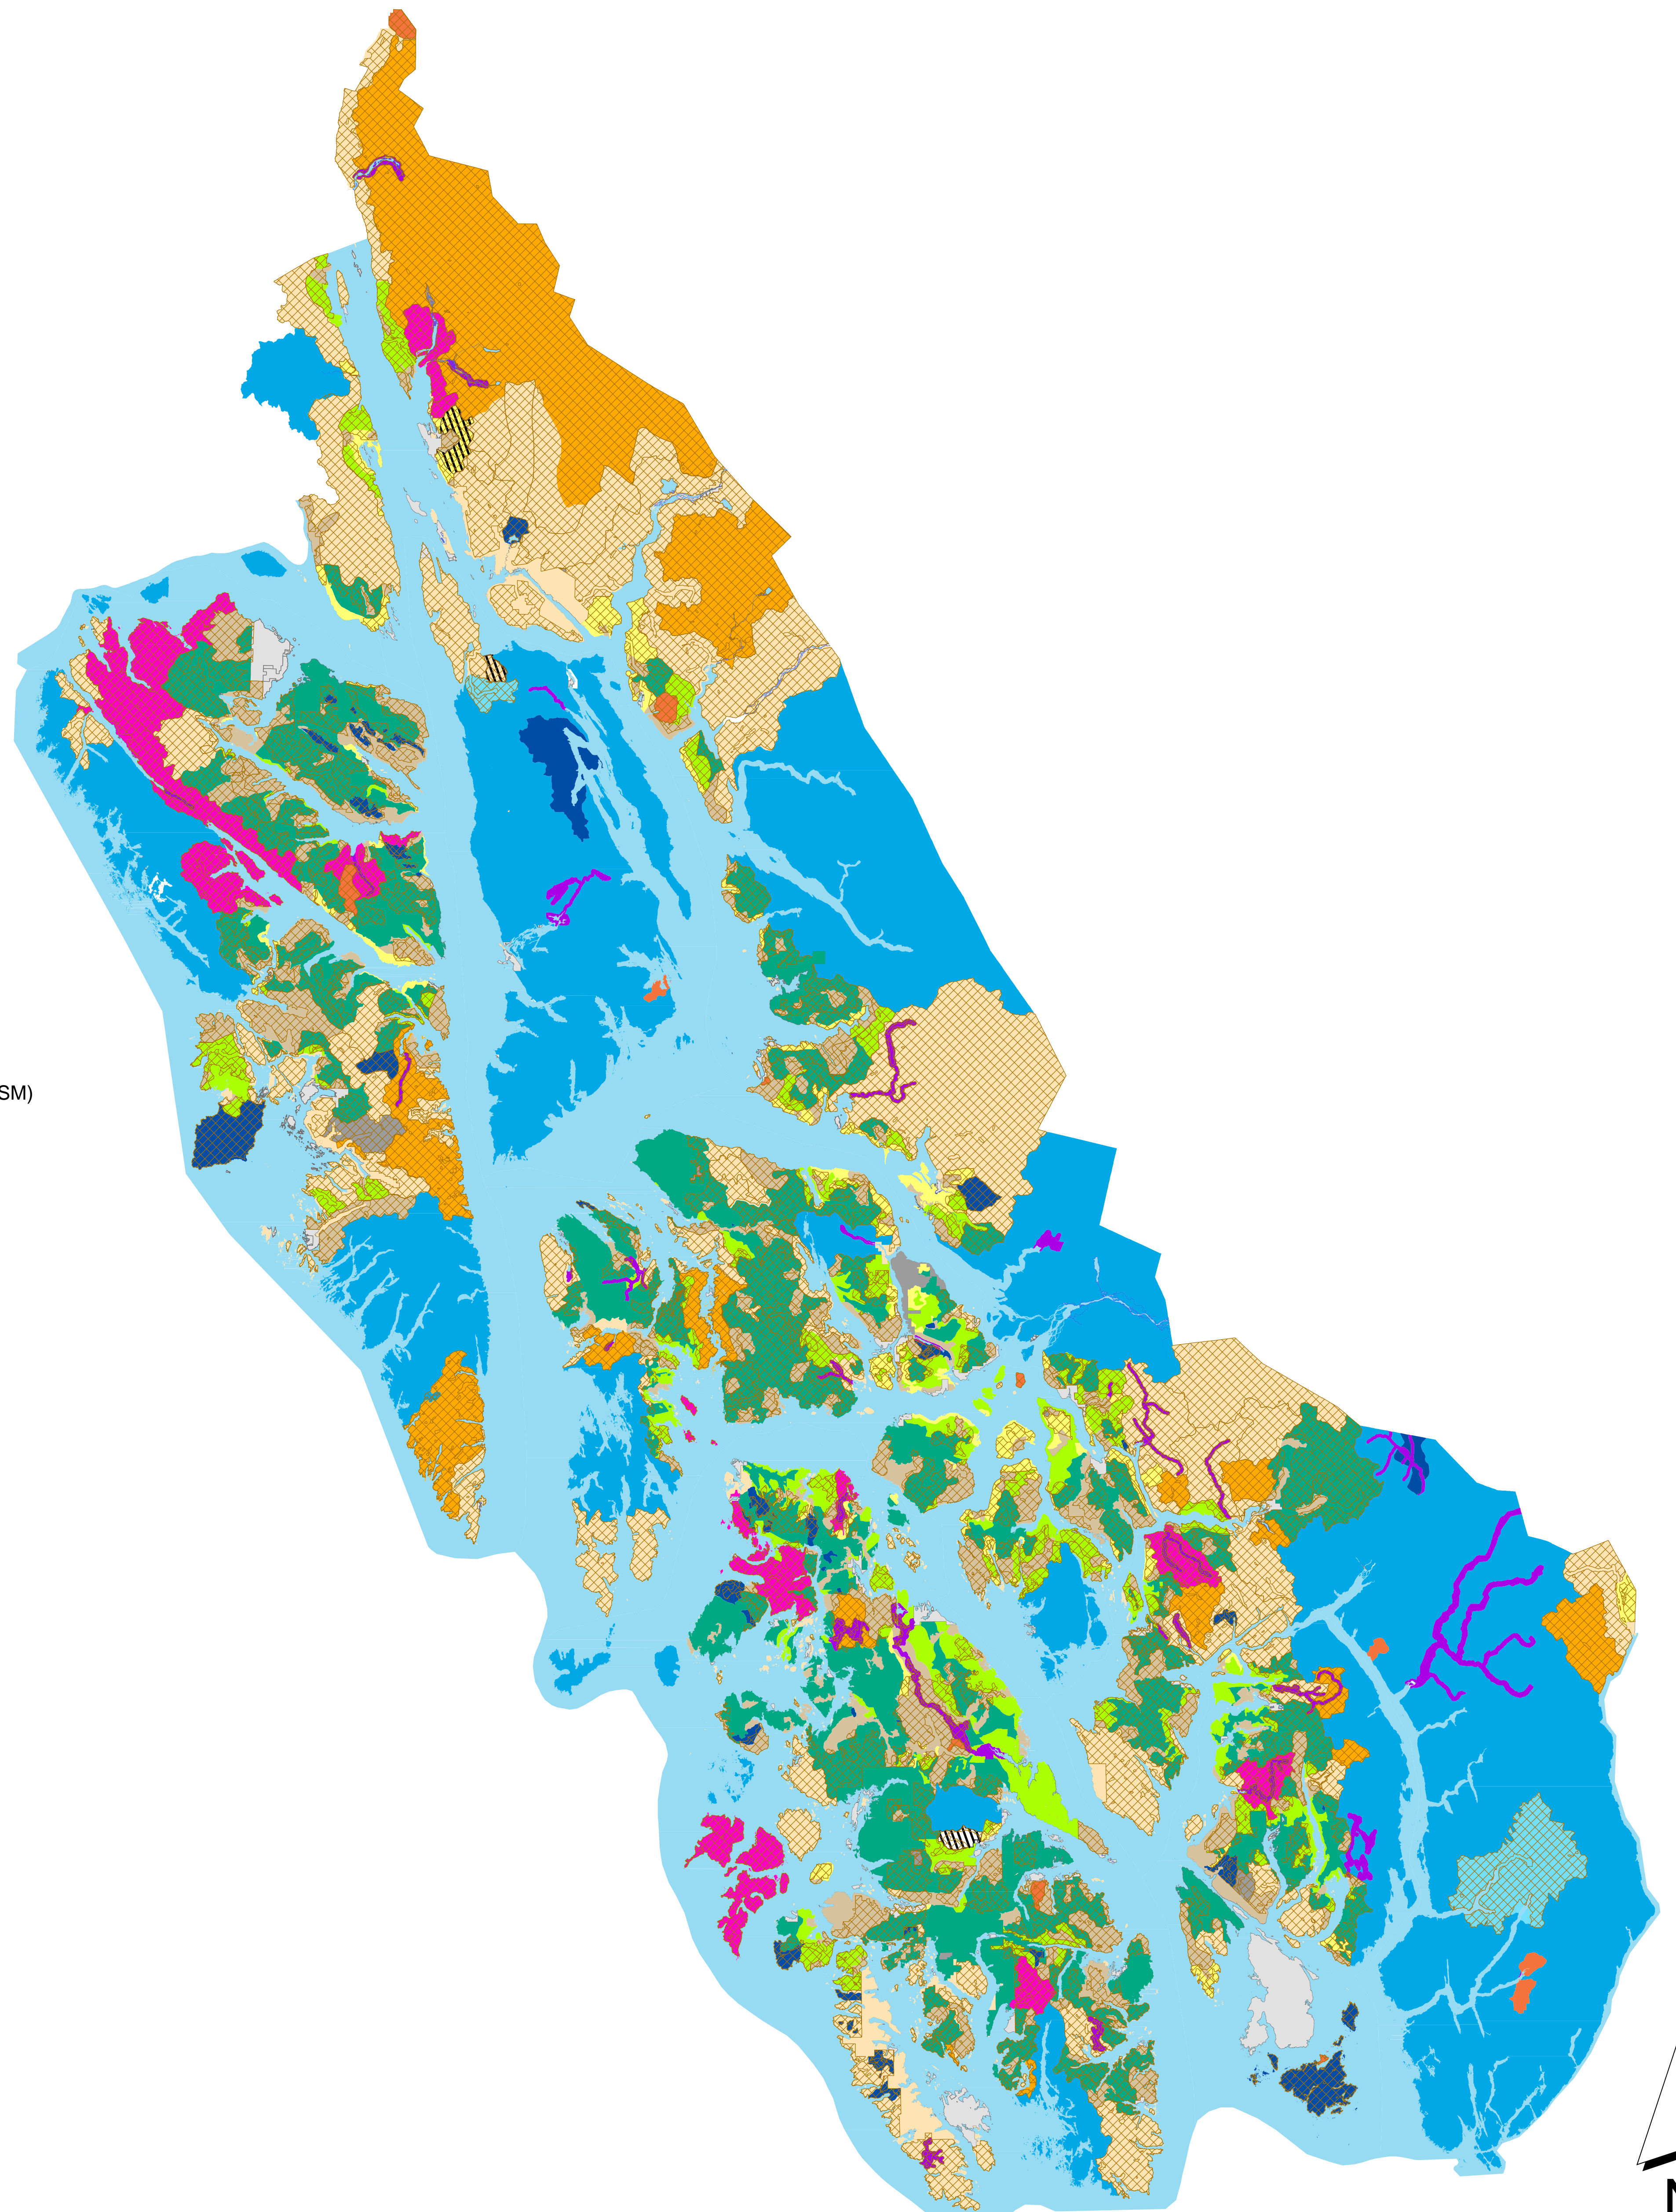

## Legend

 Roadless Rule 2001

 Recreation River

 Special Interest Area

 Semi-Remote Recreation

 Scenic River

 Scenic Viewshed

 Timber Production

 Wilderness Monument

 Wilderness Monument Research Natural Area

 Wilderness Monument Special Area

 Wilderness Monument Wild River

 Wild River

 Wilderness

 Wilderness Special Area

 Wilderness Wild River

### Landstatus

 Saltwater

 Alienated Lands

 Fresh Water