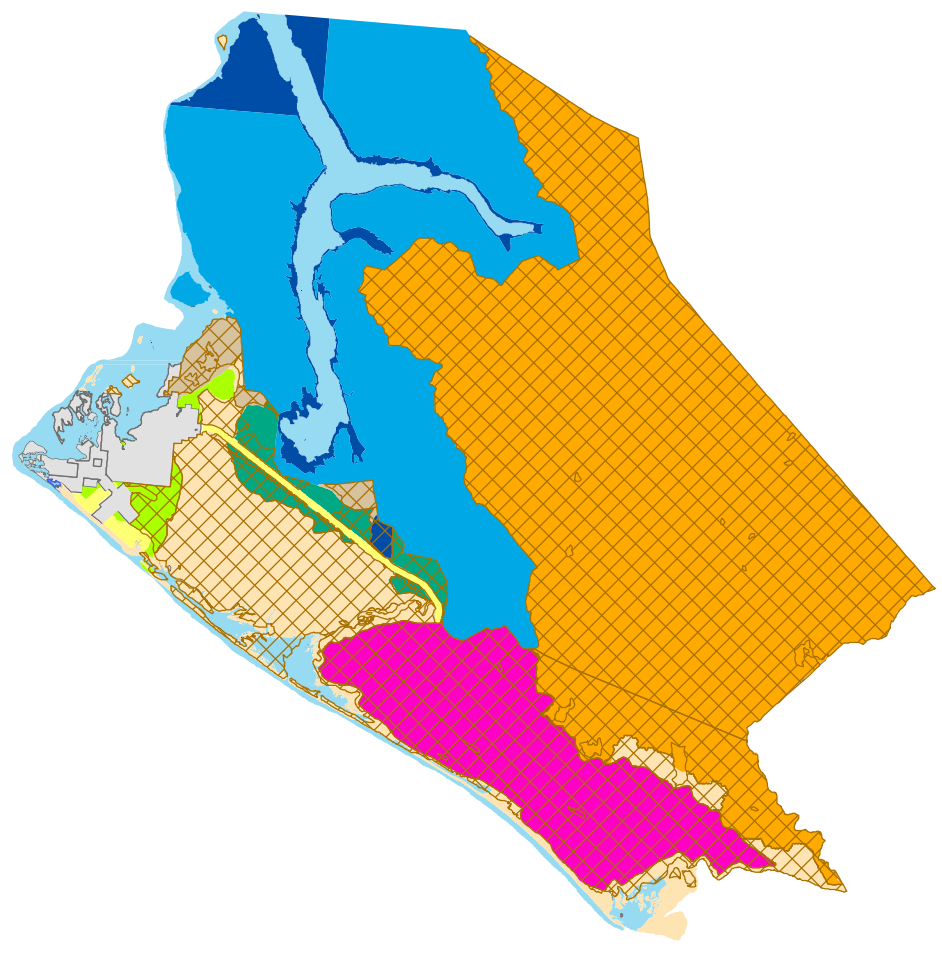

# Tongass National Forest Land Use Designation

## Legend

 Roadless Rule 2001

 Wilderness Monument Special Area

 Wilderness Monument Wild River

 Wild River

 Wilderness

 Wilderness Special Area

 Wilderness Wild River

### Landstatus

 Saltwater

 Alienated Lands

 Fresh Water