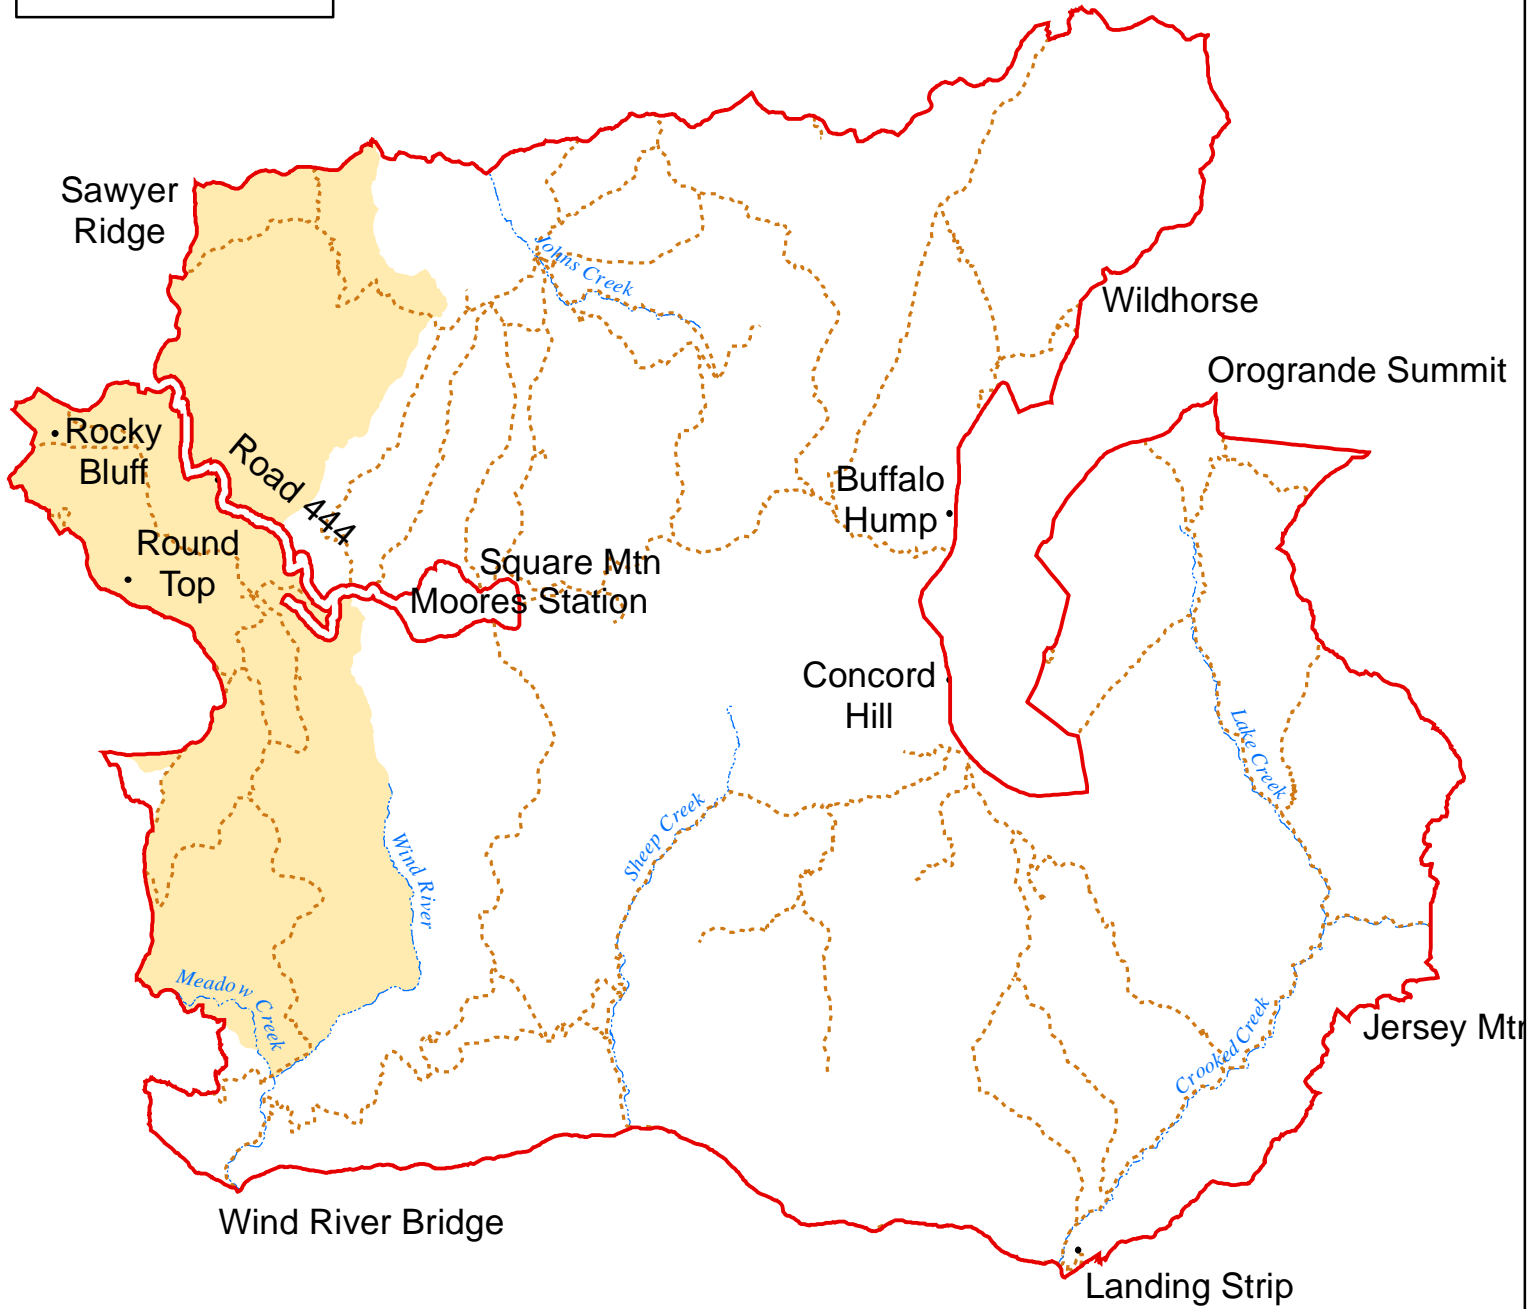

# Gospel Hump Wilderness Geographic Area Suitable Grazing Lands

## Legend

- Major Streams
- Trails
- Suitable Grazing Lands

8/31/06 1:200,000

Map 2.7.3a