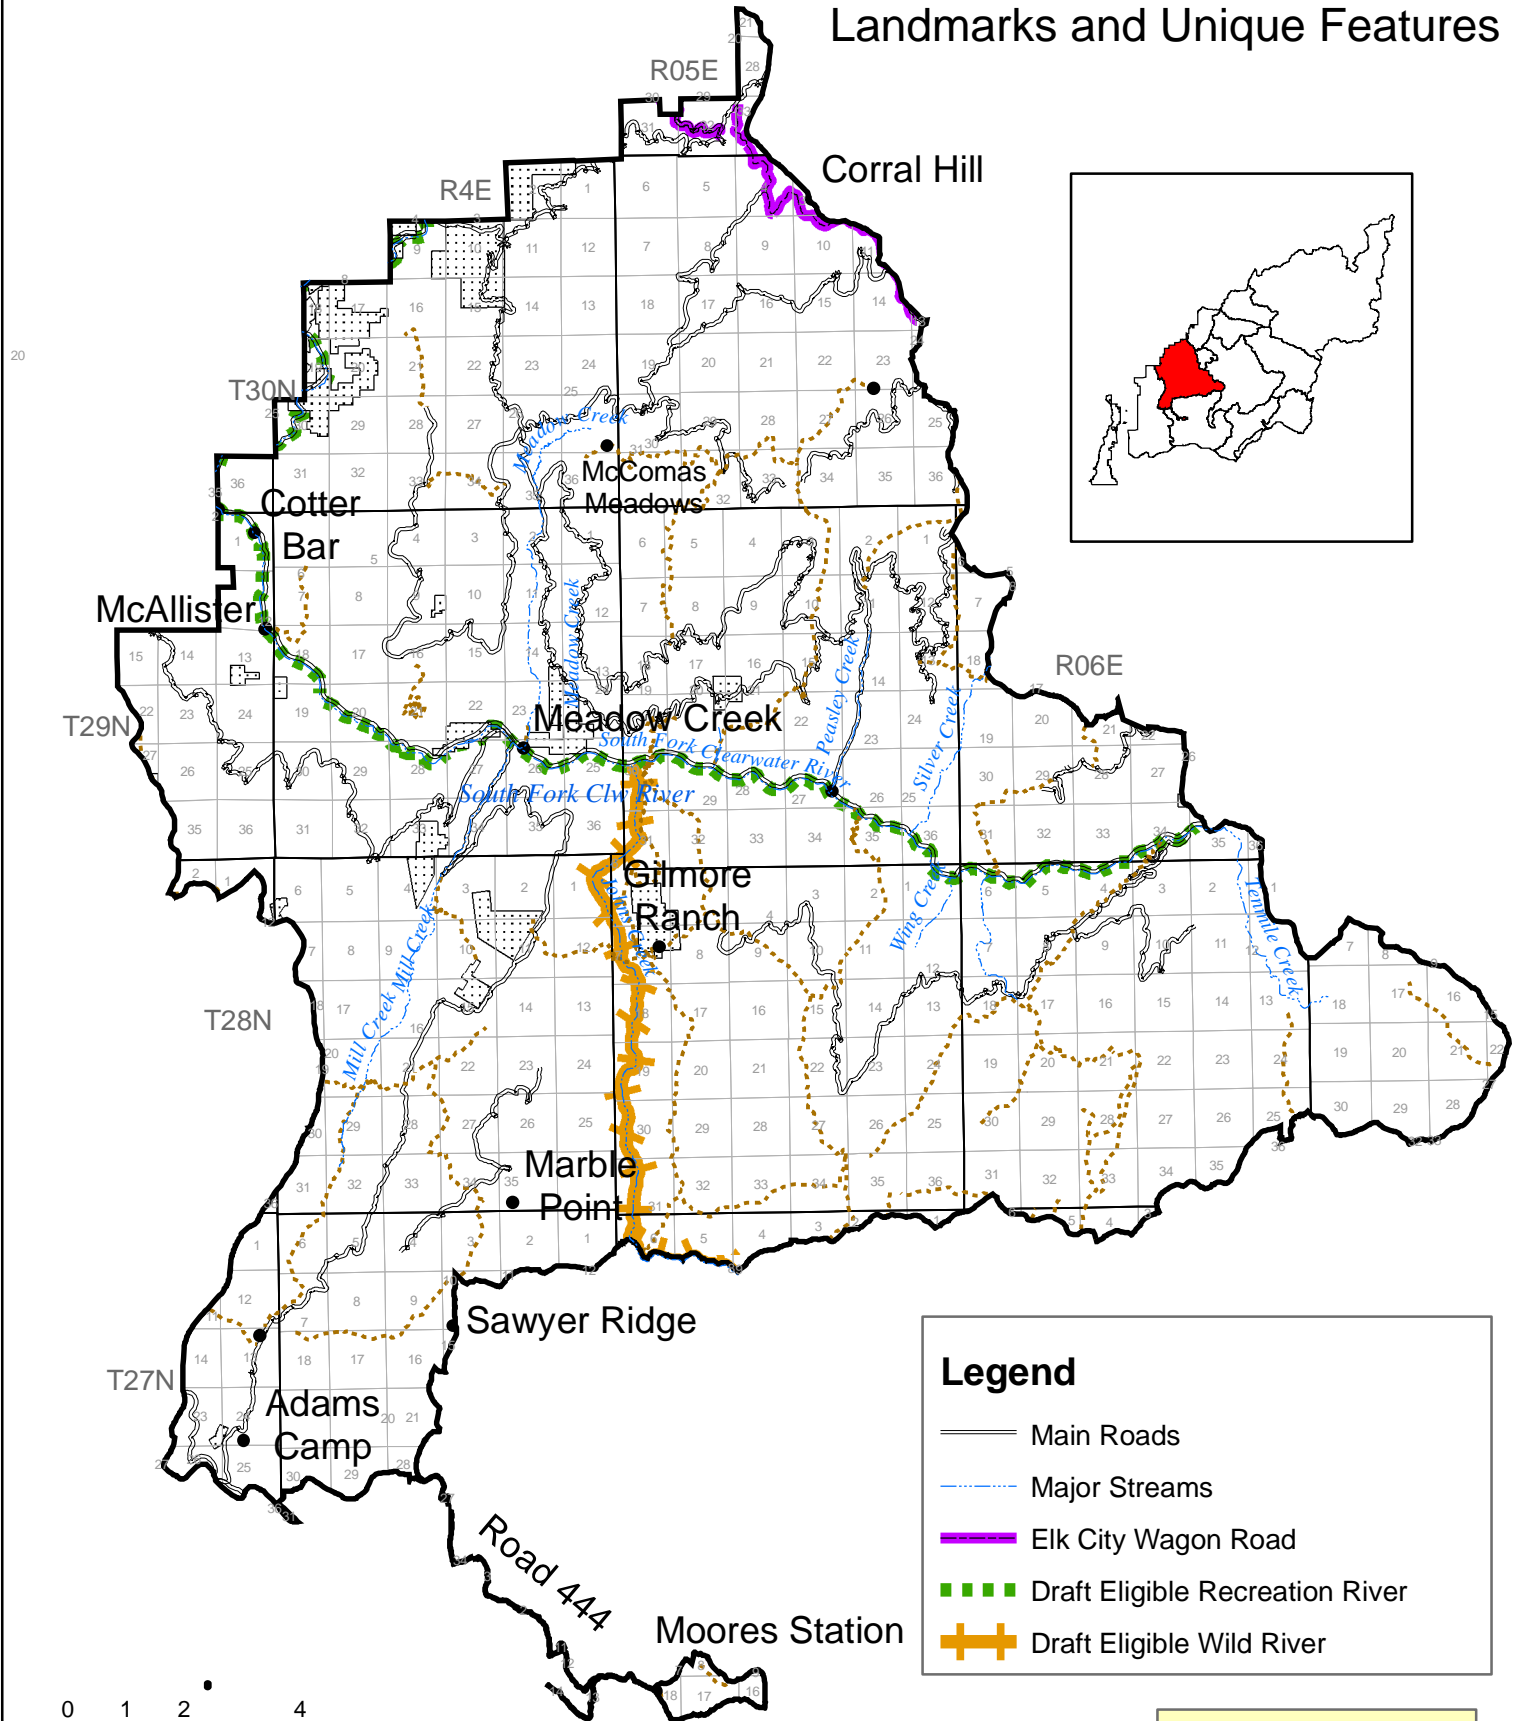

# South Fork Clearwater Geographic Area Landmarks and Unique Features

**Legend**

- Main Roads
- Major Streams
- Elk City Wagon Road
- Draft Eligible Recreation River
- Draft Eligible Wild River

1:209,000 8/31/06

Map 2.7.13