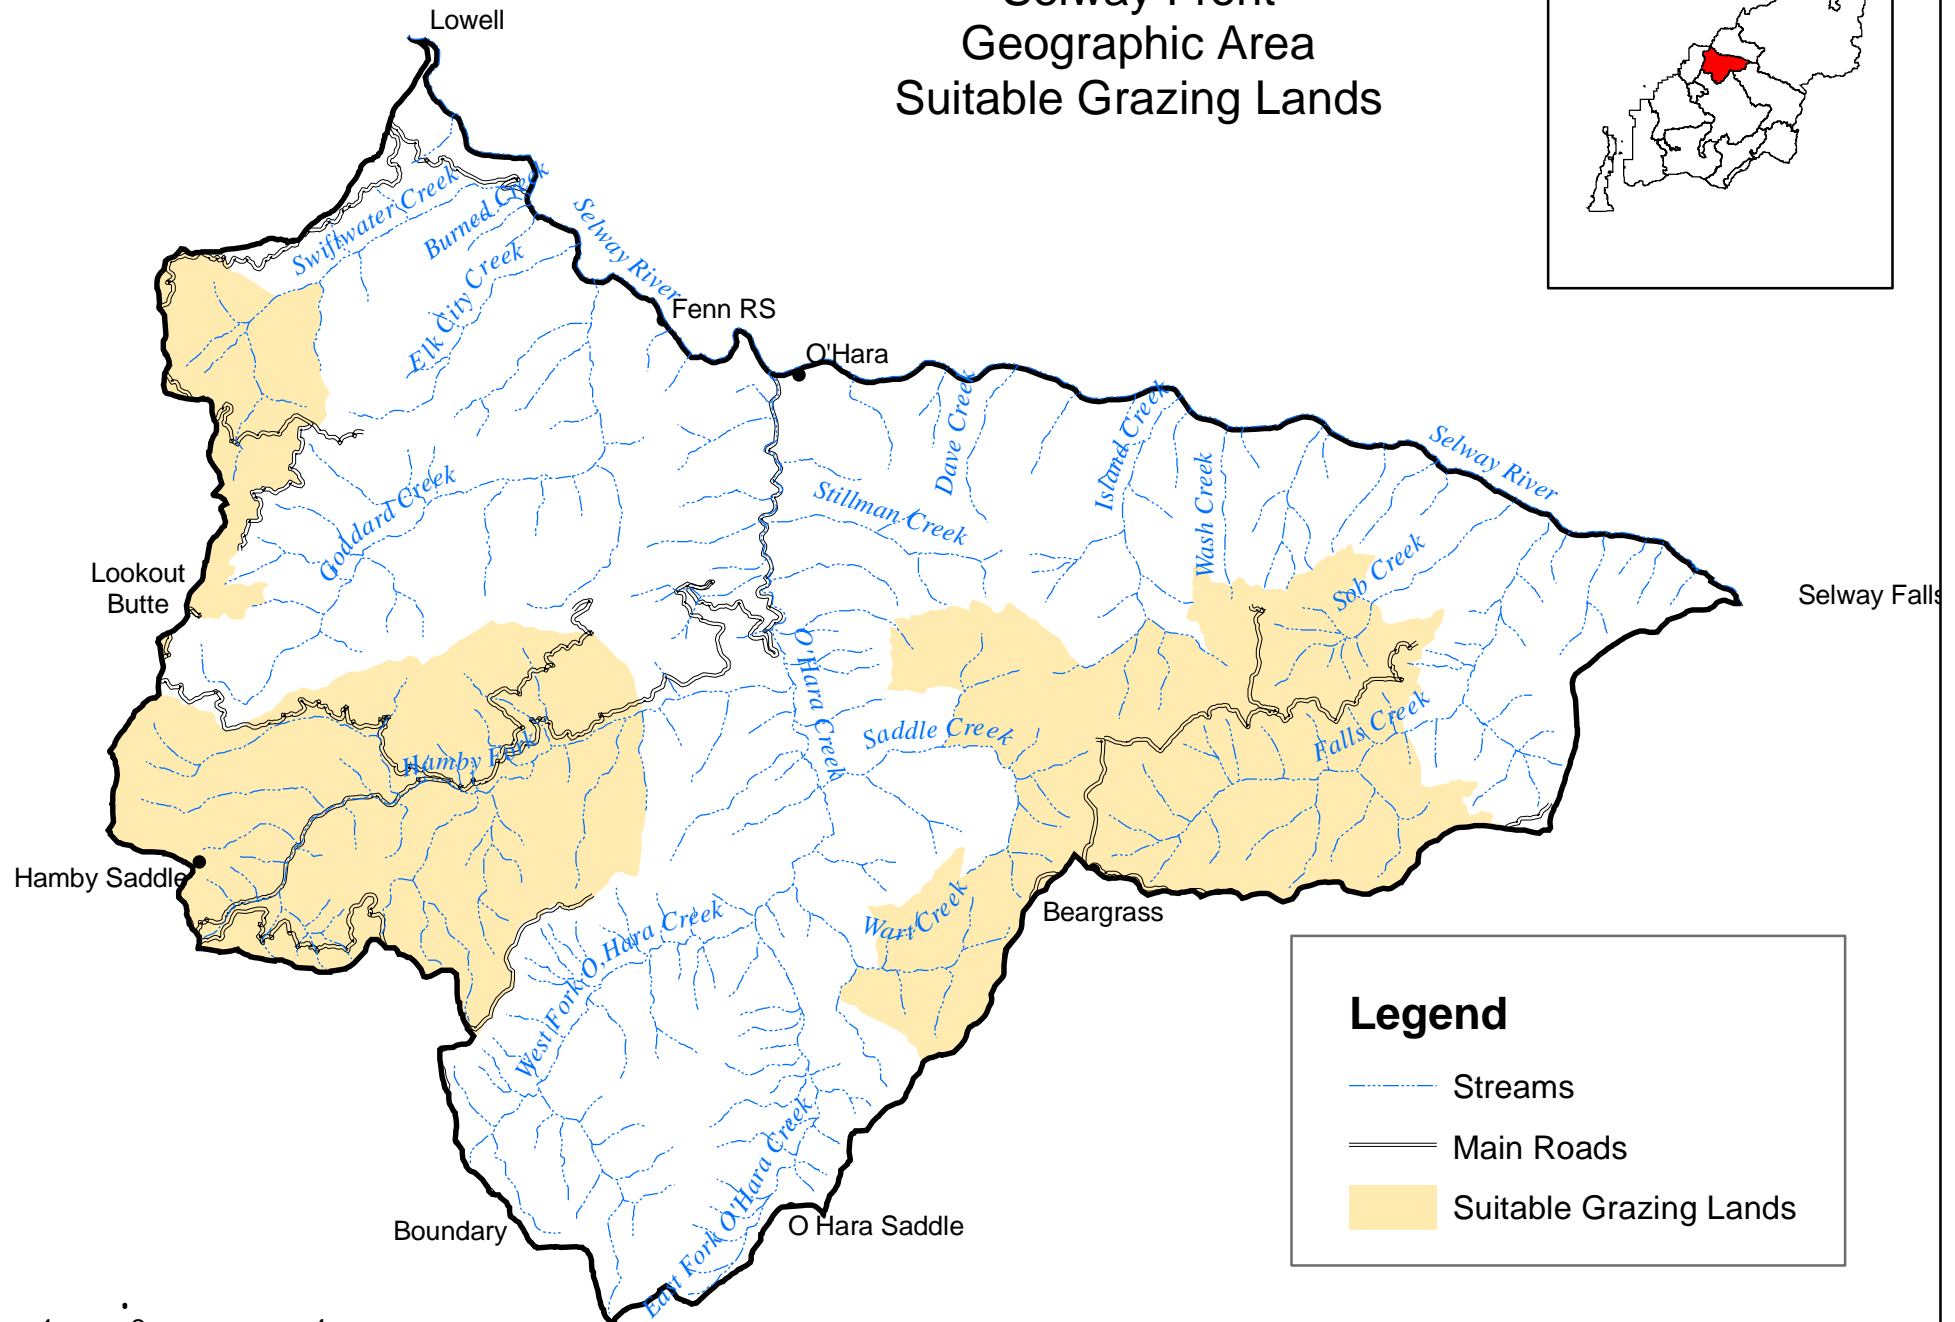

Selway Front Geographic Area Suitable Grazing Lands

Legend

-  Streams
-  Main Roads
-  Suitable Grazing Lands

0 1 2 4 Miles

1:134,000

8/31/06

Map 2.7.12b