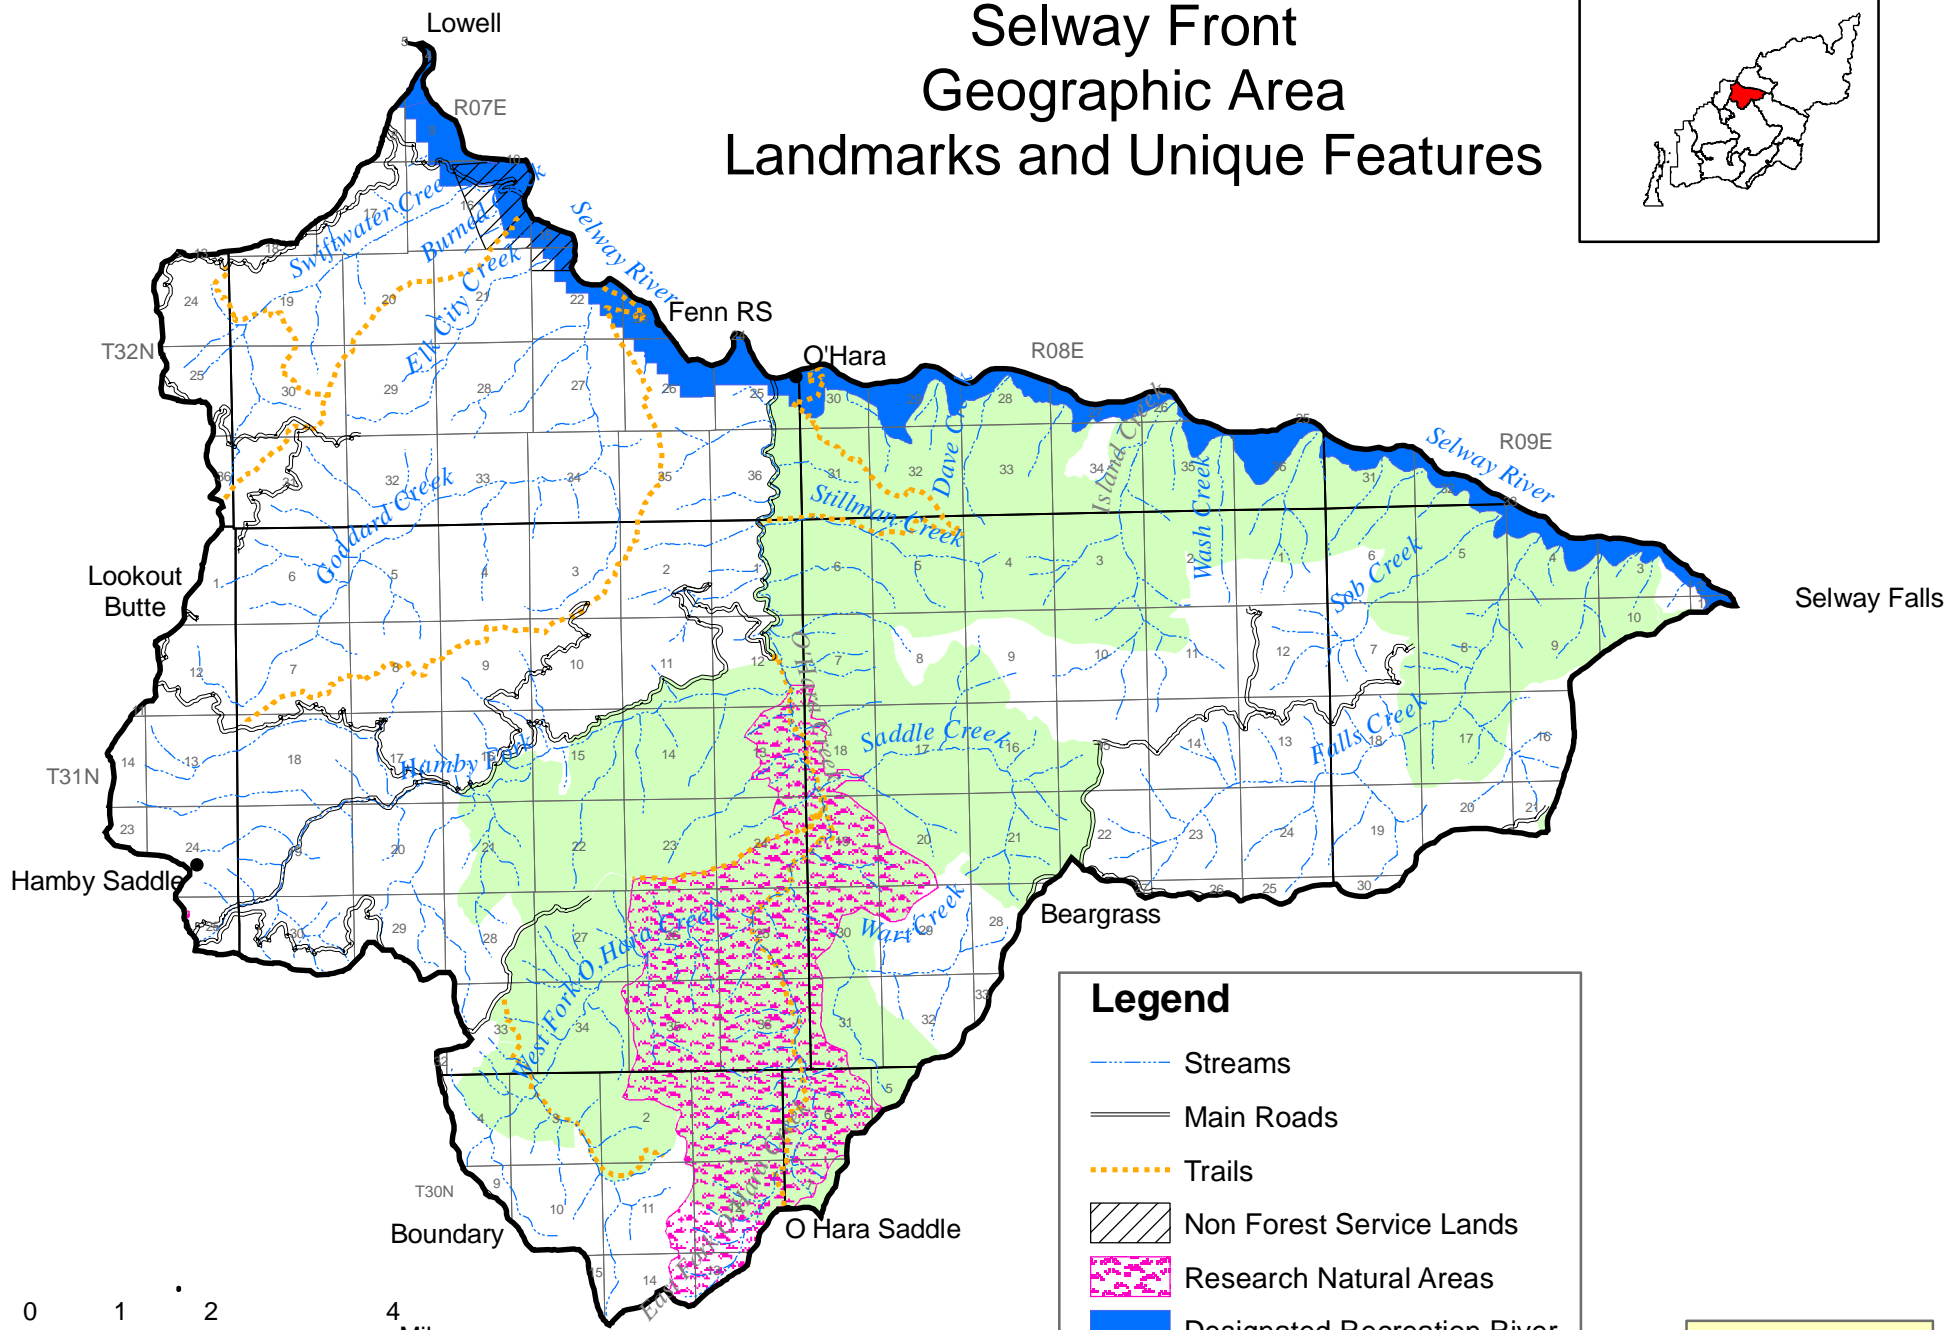

Selway Front Geographic Area

Landmarks and Unique Features

1:134,000 8/31/06

Legend

-  Streams
-  Main Roads
-  Trails
-  Non Forest Service Lands
-  Research Natural Areas
-  Designated Recreation River
-  Roadless Areas 2005

Map 2.7.12