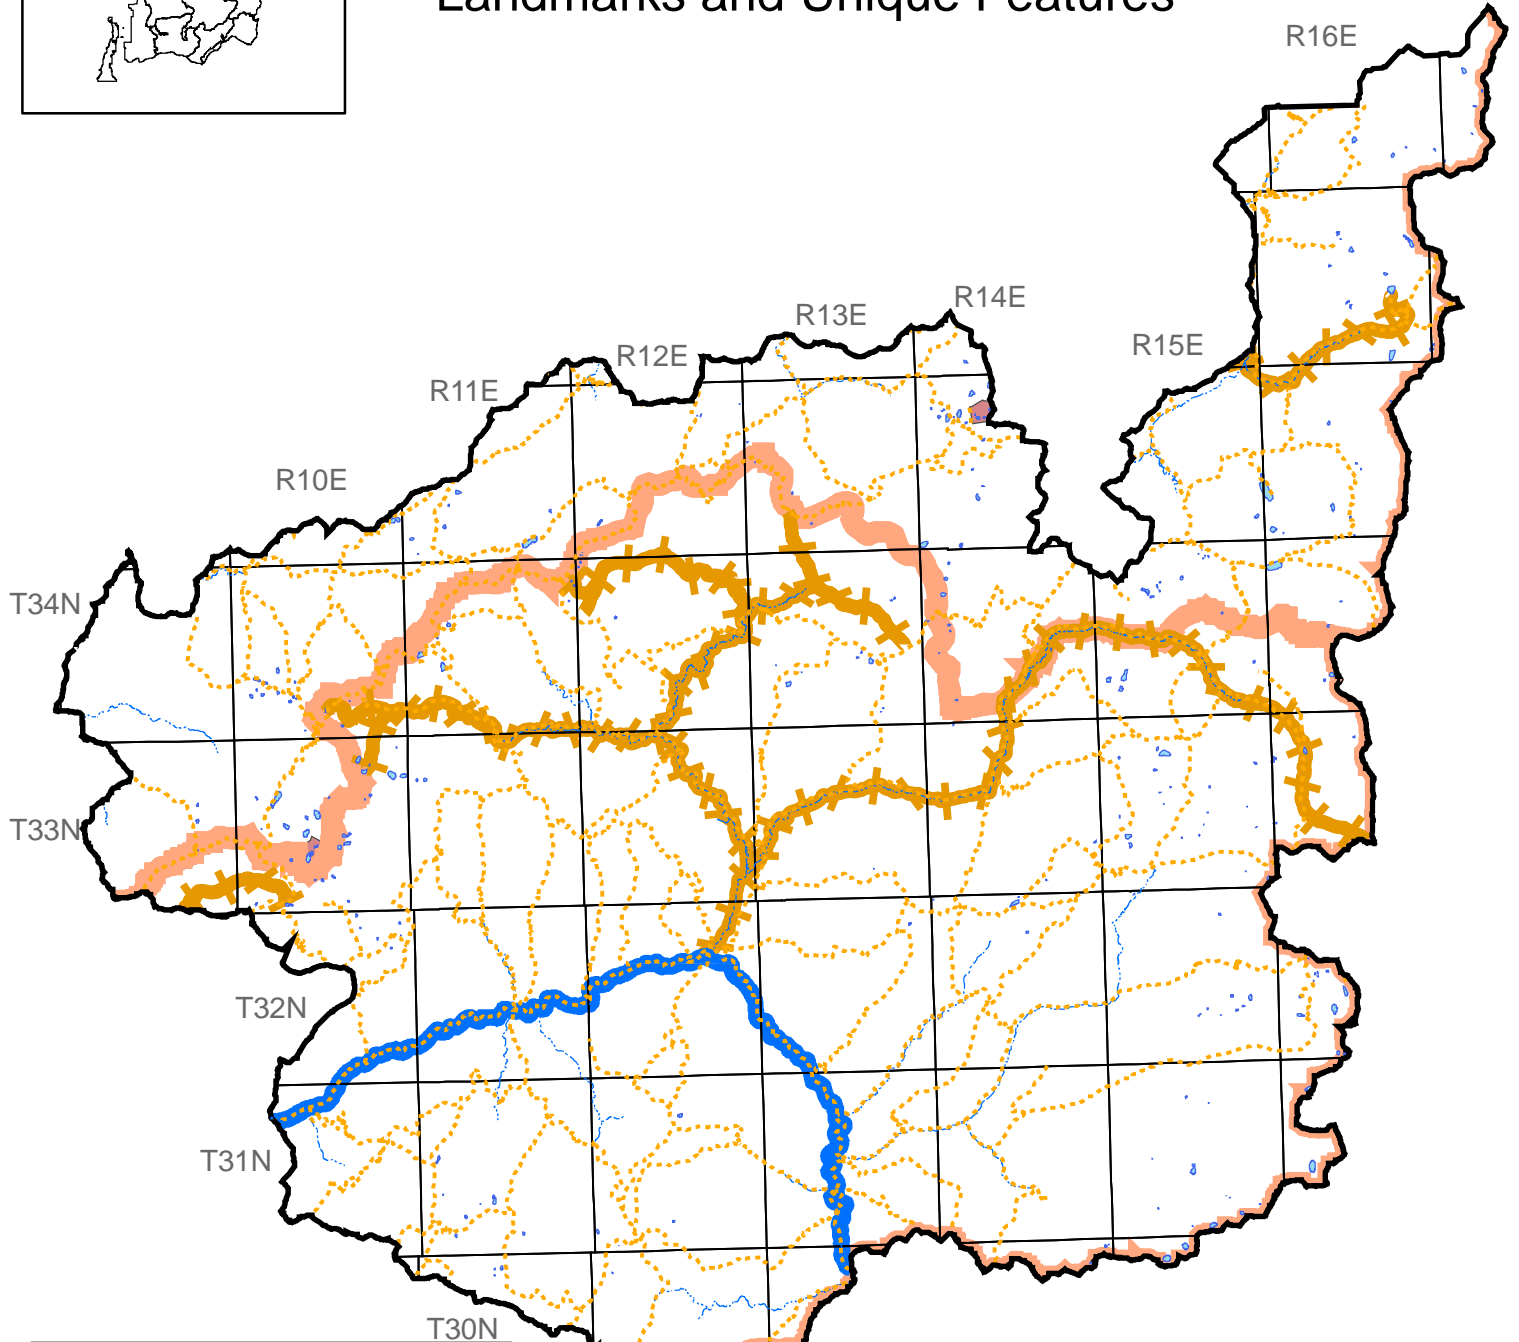

# Selway Bitterroot Wilderness Geographic Area Landmarks and Unique Features

**Legend**

- Major Streams
- Trails
- Research Natural Areas
- Designated Wild River
- Draft Eligible Wild River
- National Forest Boundary

Map 2.7.11