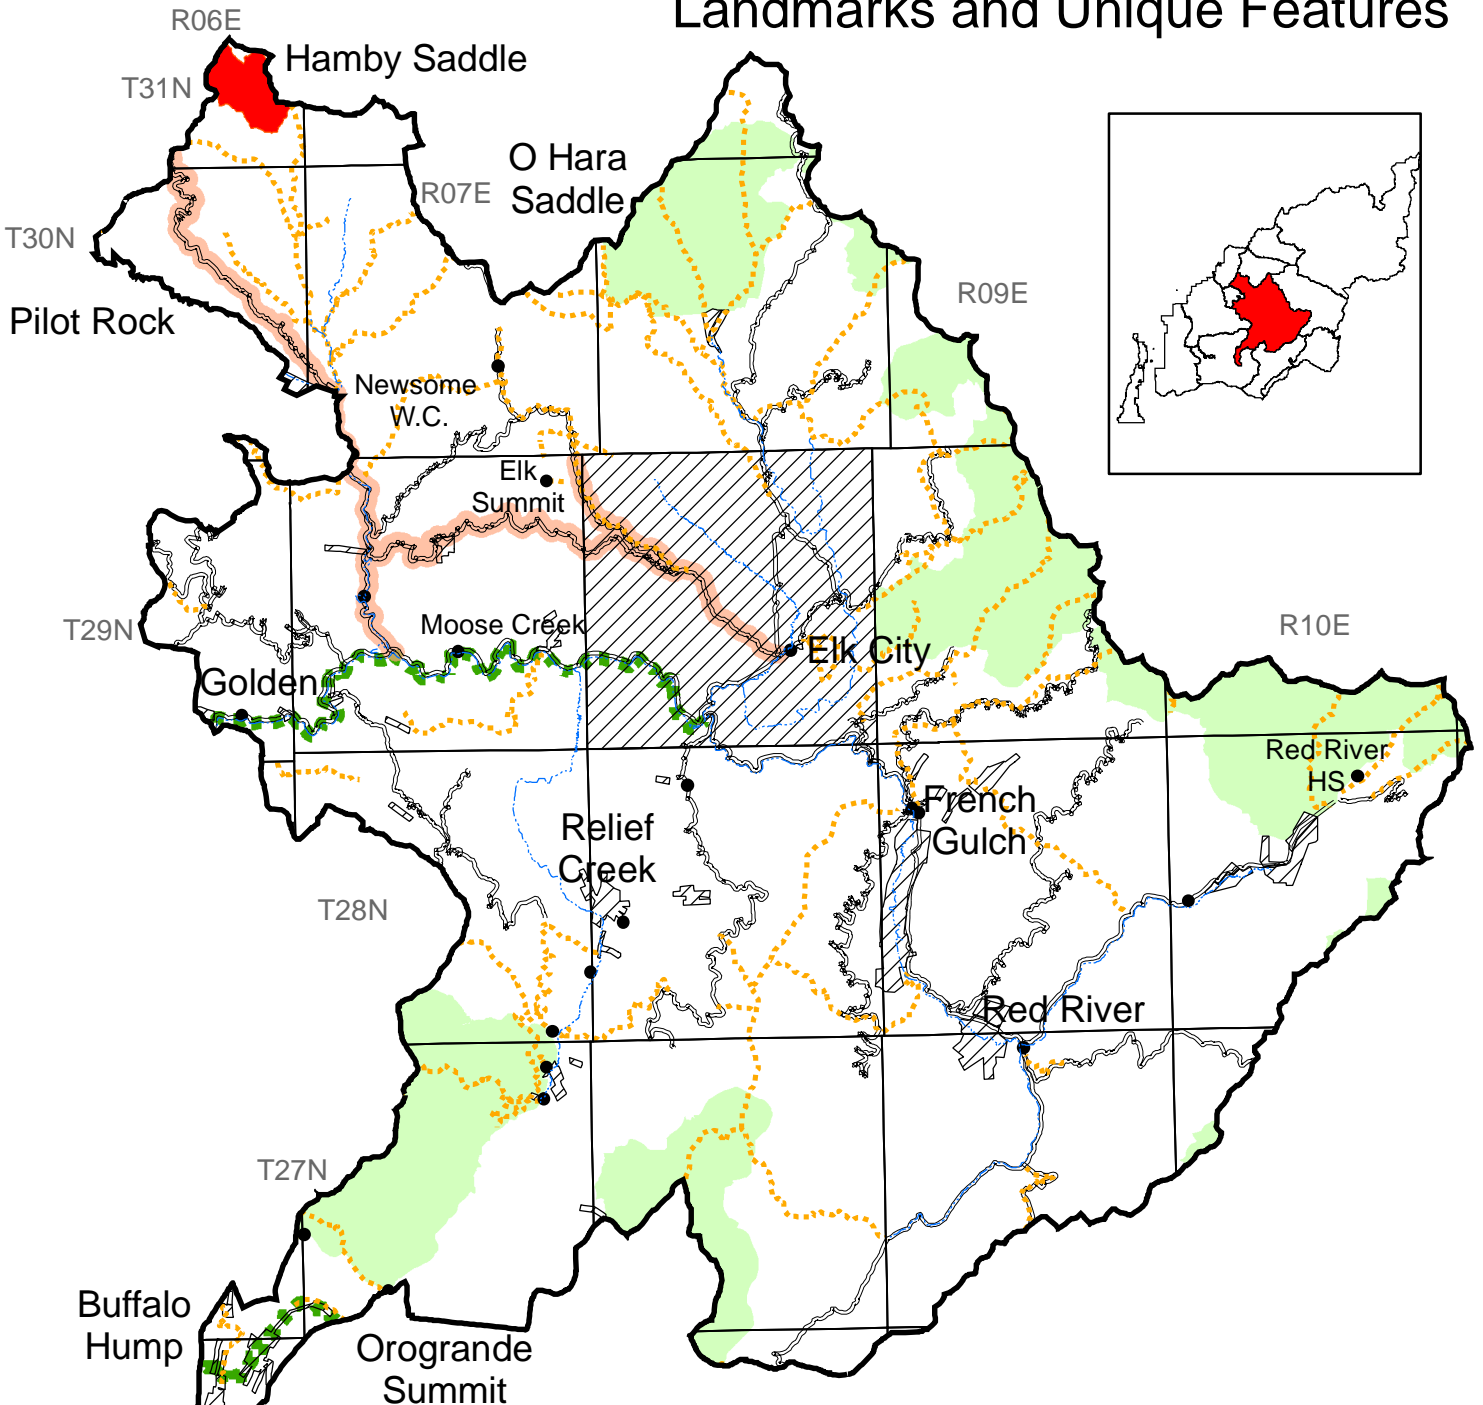

Red River Geographic Area Landmarks and Unique Features

Legend

- Main Roads
- Elk City Wagon Road
- Major Streams
- Trails
- Draft Eligible Recreation River
- Non Forest Service Lands
- Research Natural Areas
- Roadless Areas 2005

Map 2.7.10

0 1.25 2.5 5 Miles
1:250,000 8/31/06