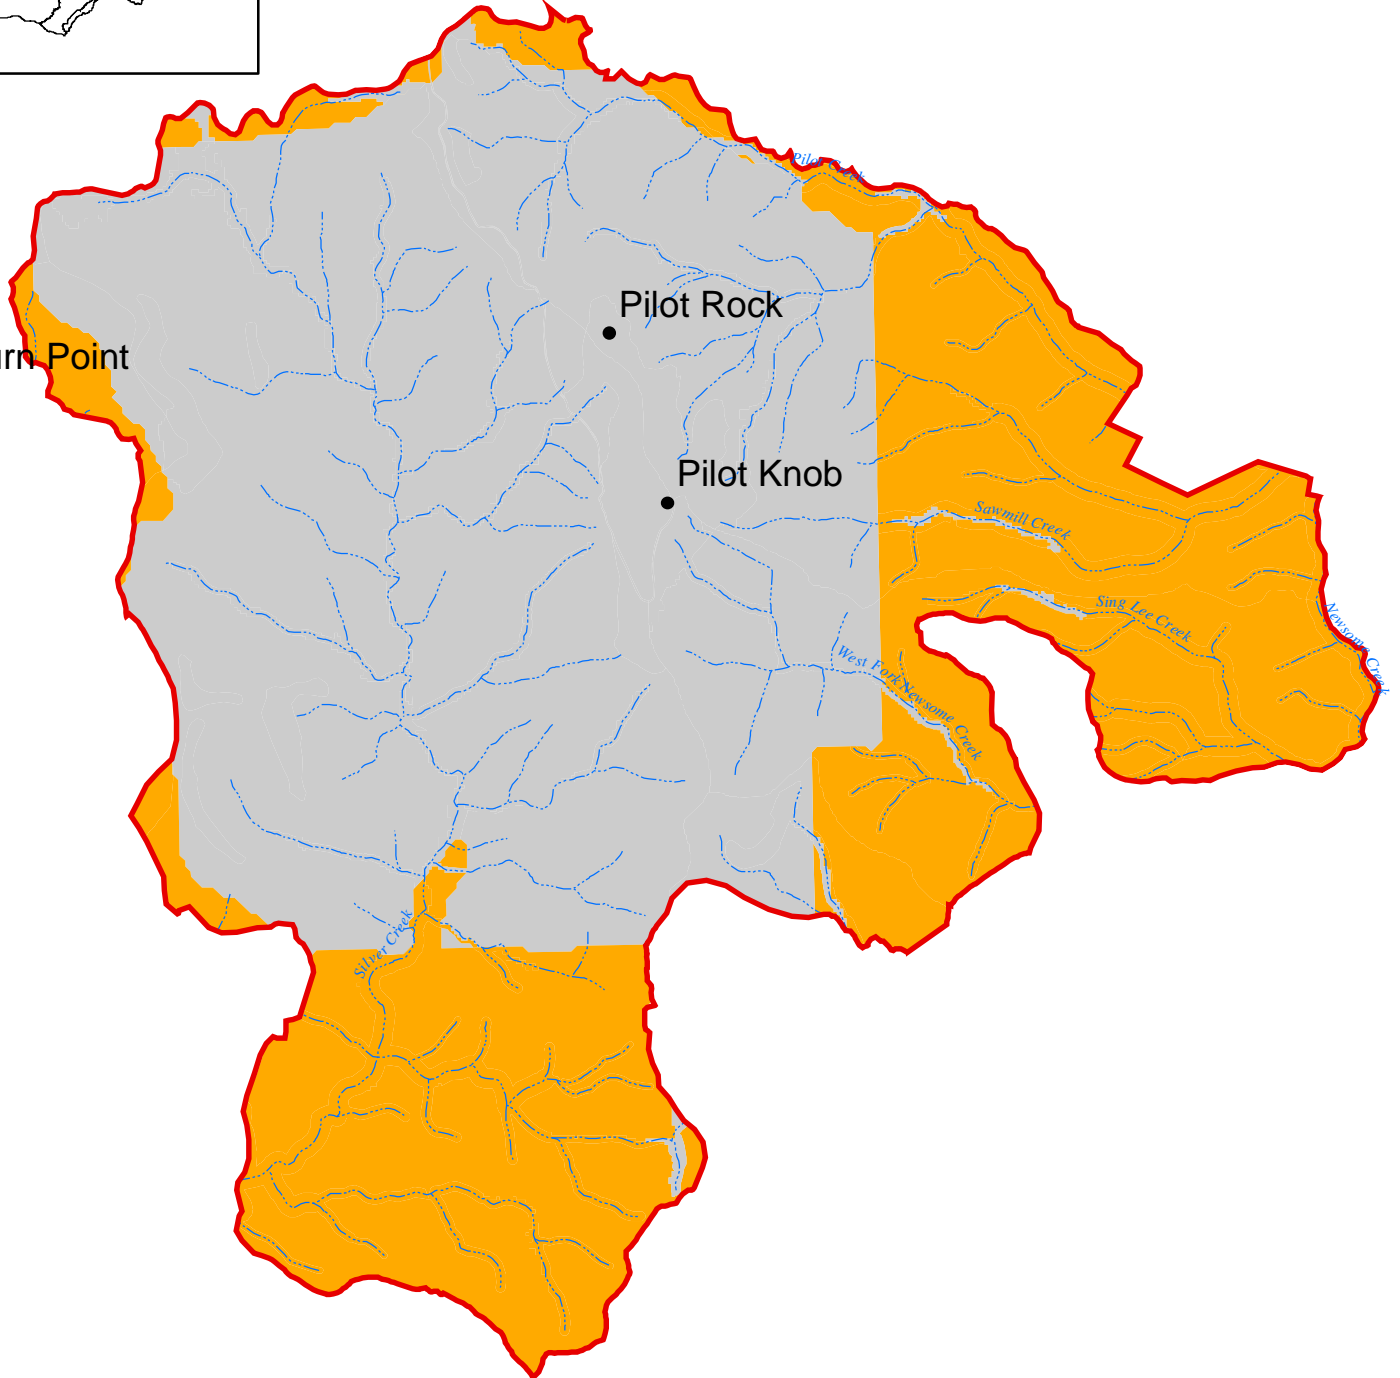

Pilot Knob Geographic Area Timber Suitability

Mountain House

Big Burn Point

Pilot Rock

Pilot Knob

Legend

 Streams

Timber Suitability

 Generally Not Suitable for Timber Production

 Generally Suitable for Harvest, Not for Production

Harvest is an appropriate tool to achieve desired conditions

0 0.3 0.6 1.2
Miles

1:70,000 1/13/07

Map 2.7.9a