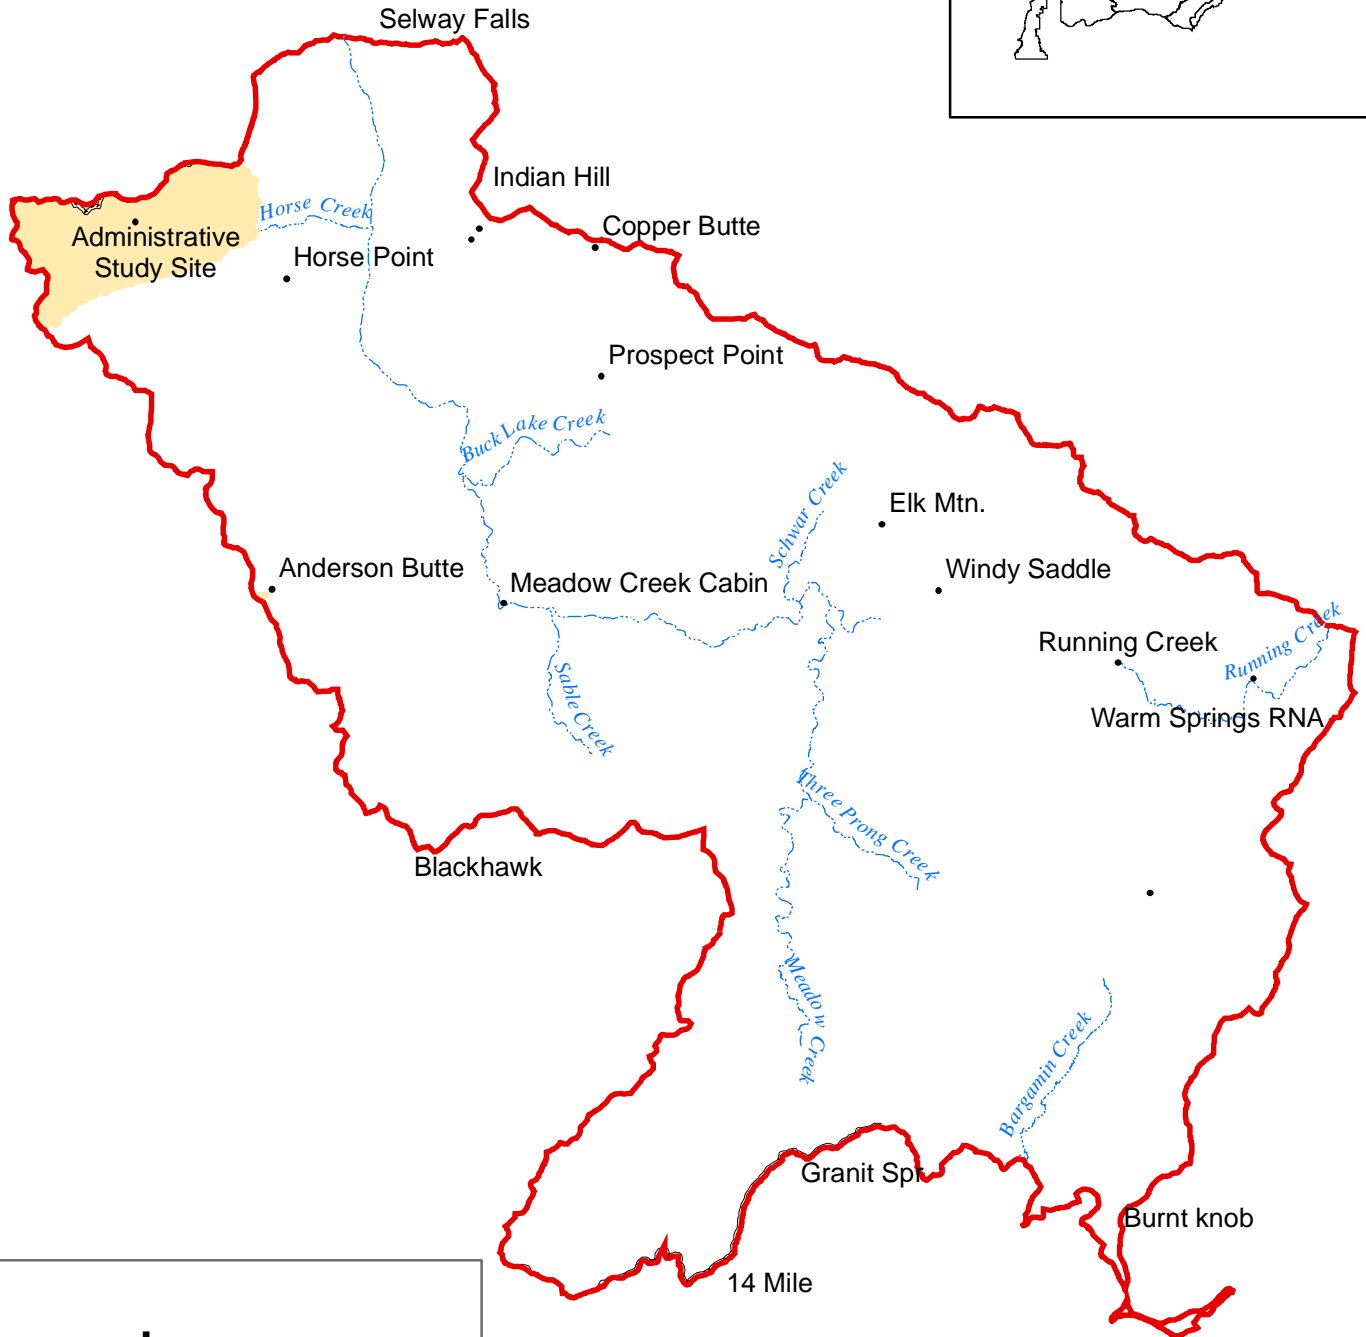

Meadow Creek Geographic Area Suitable Grazing Lands

Legend

- Major Streams
- Main Roads
- Suitable Grazing Lands

Map 2.7.7b