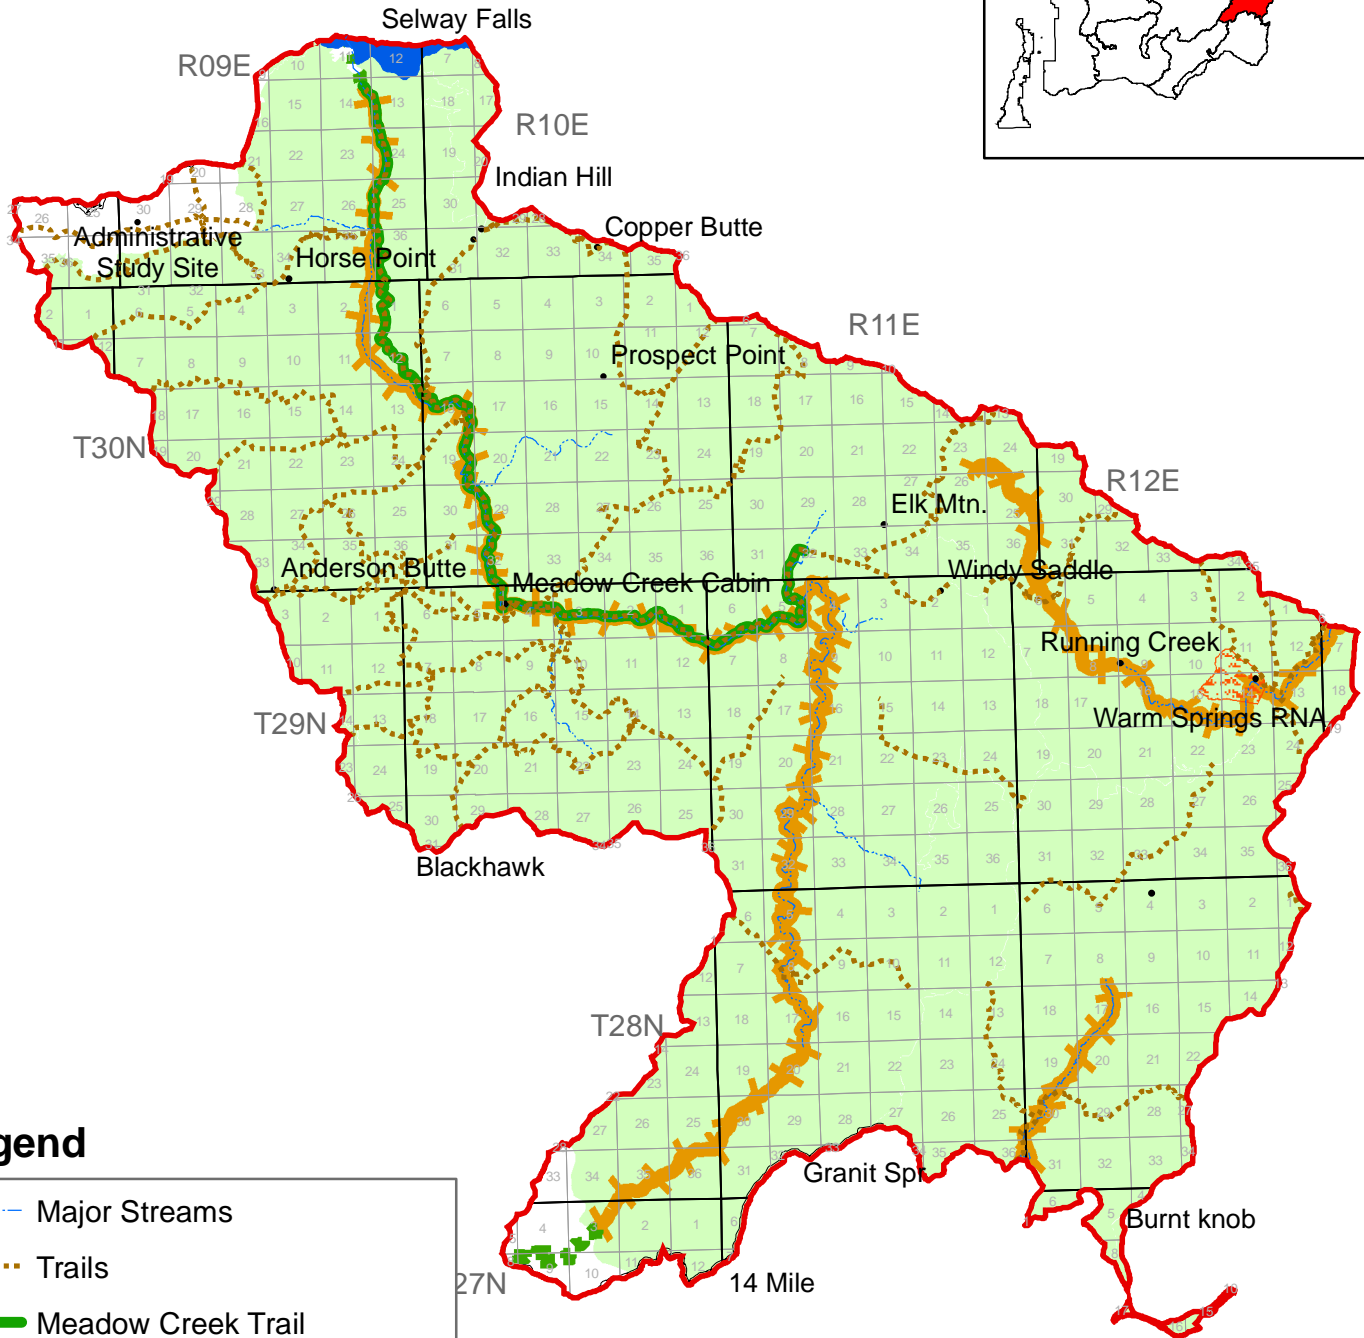

Meadow Creek Geographic Area Landmarks and Unique Features

Legend

-  Major Streams
-  Trails
-  Meadow Creek Trail
-  Main Roads
-  Research Natural Areas
-  Designated Recreation River
-  Roadless Areas 2005
-  Draft Eligible Recreation River
-  Draft Eligible Wild River

Map 2.7.7