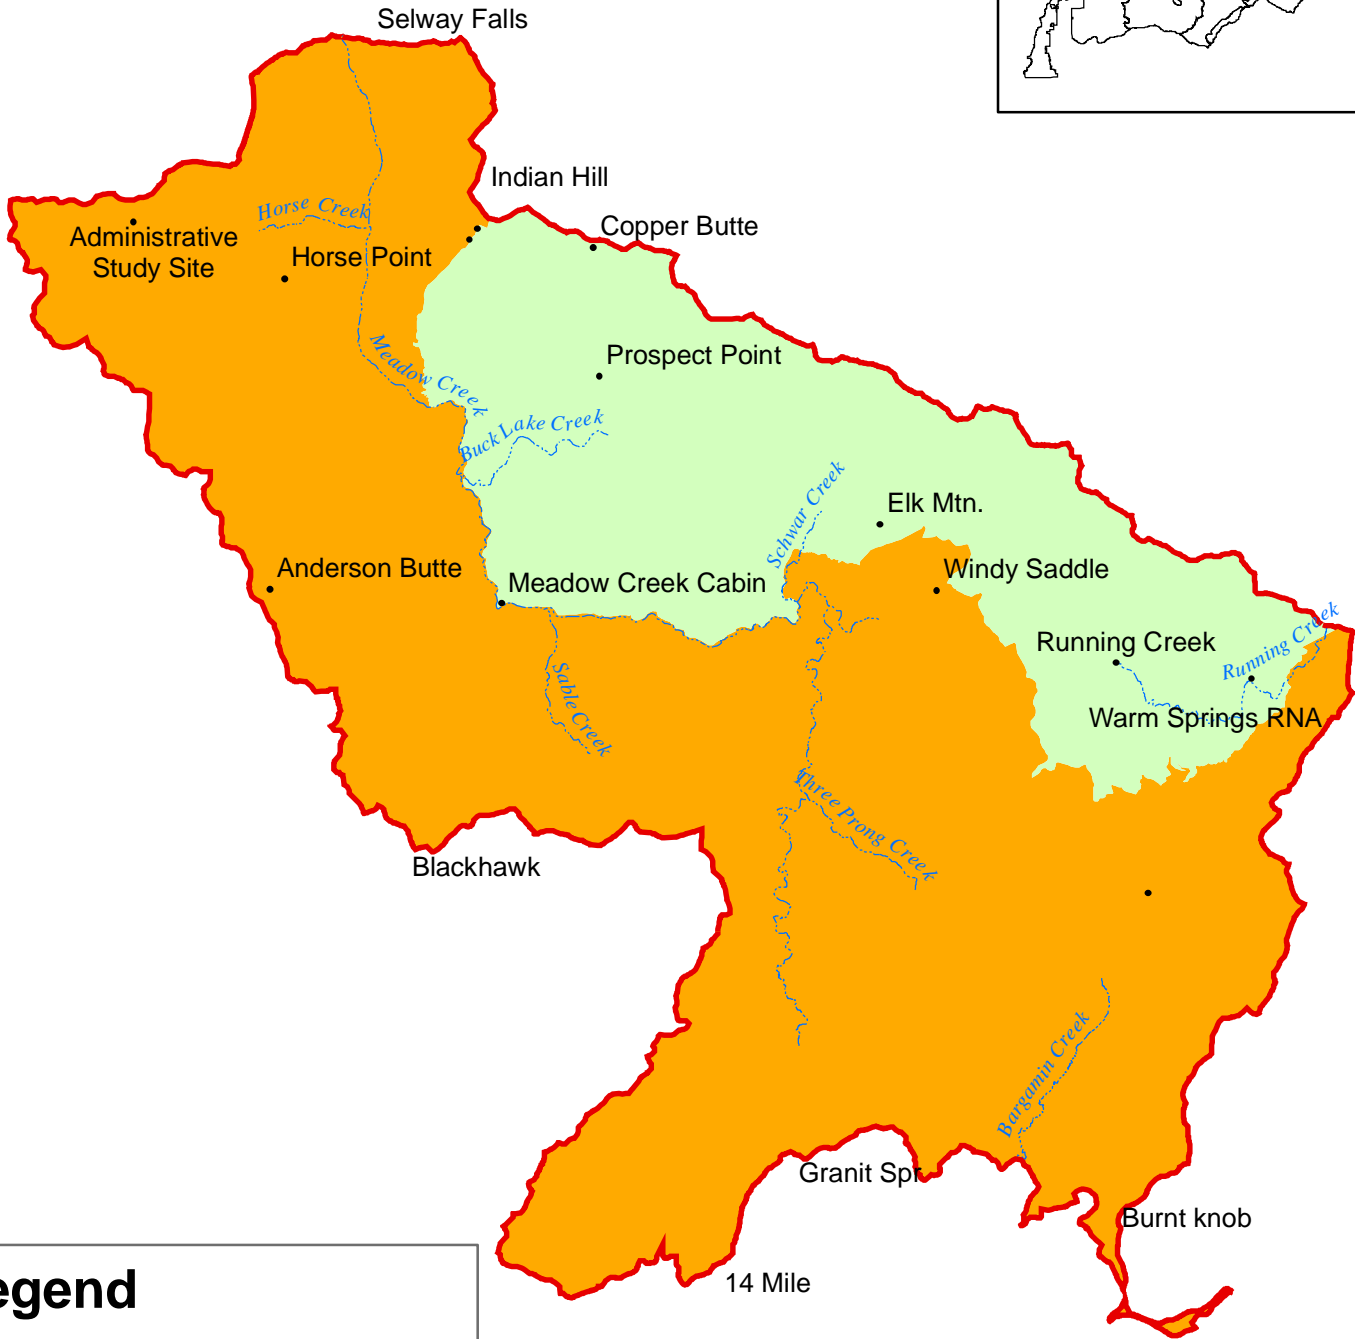

Meadow Creek Geographic Area Motorized and Non-motorized Recreation Uses

Legend

Major Streams

Access Strategy

- Multiple Opportunities
- Non Motorized Uses

Map 2.7.7c