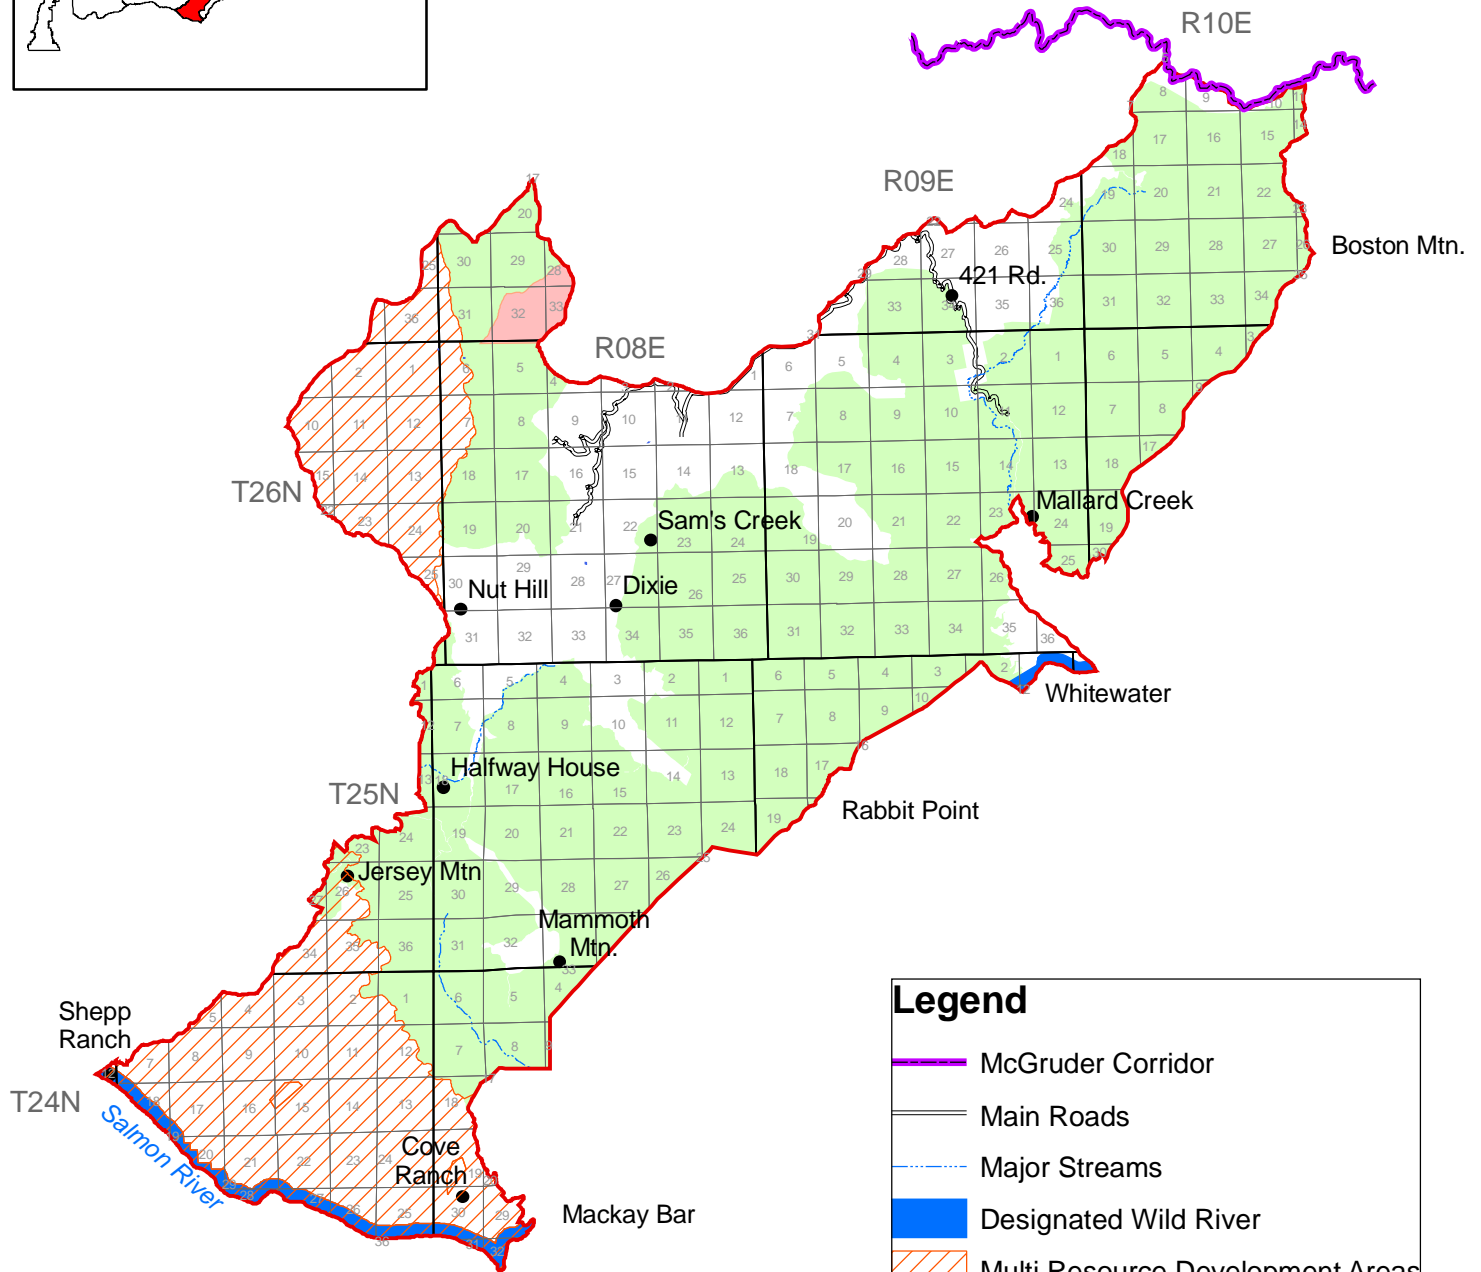

# Mallard-Jersey Geographic Area Landmarks and Unique Features

**Legend**

- McGruder Corridor
- Main Roads
- Major Streams
- Designated Wild River
- Multi Resource Development Areas
- Roadless Areas 2005
- Research Natural Areas

0 2 4 8 Miles

8/31/06

1:226,000

Map 2.7.6