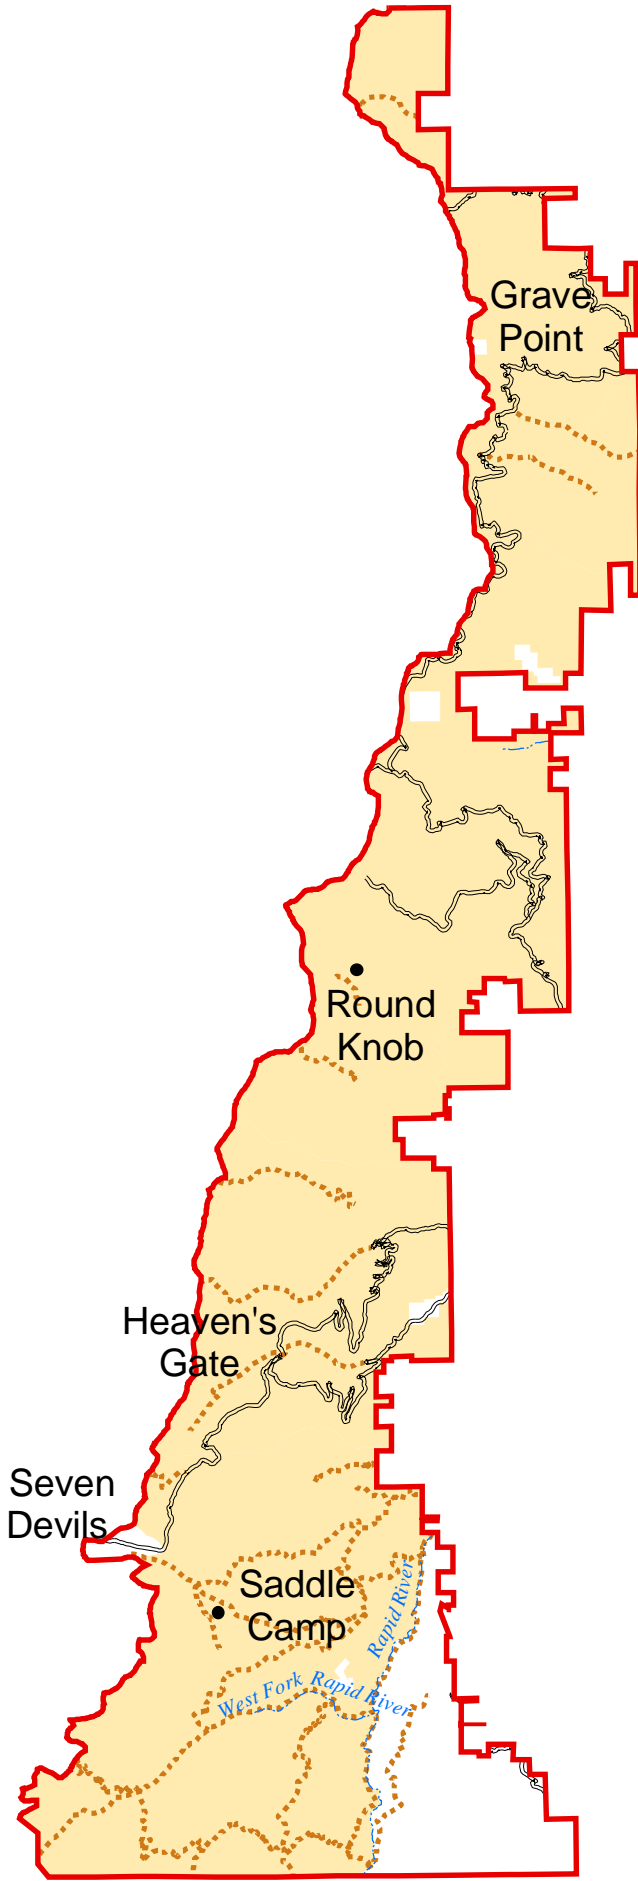

Lower Salmon West Geographic Area Suitable Grazing Lands

Legend

- Main Roads
- Major Streams
- Trails
- Suitable Grazing Lands

0 1 2 4
Miles
1:200,000 8/31/06

Map 2.7.5b