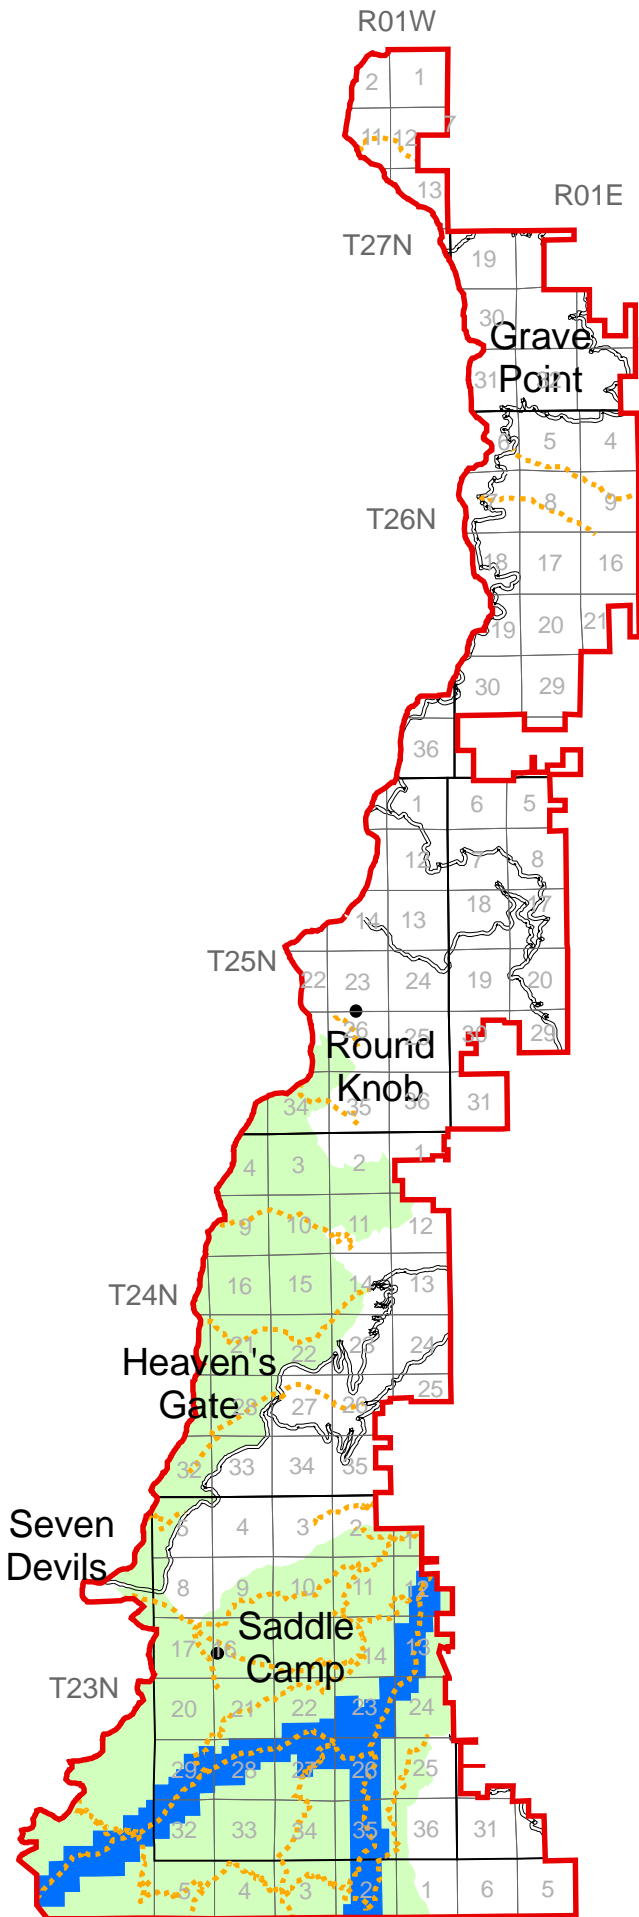

Lower Salmon West Geographic Area Landmarks and Unique Features

Legend

- ⋯ Trails
- Main Roads
- Major Streams
- Roadless Areas 2005
- Designated Wild River

1:200,000 8/31/06

Map 2.7.5