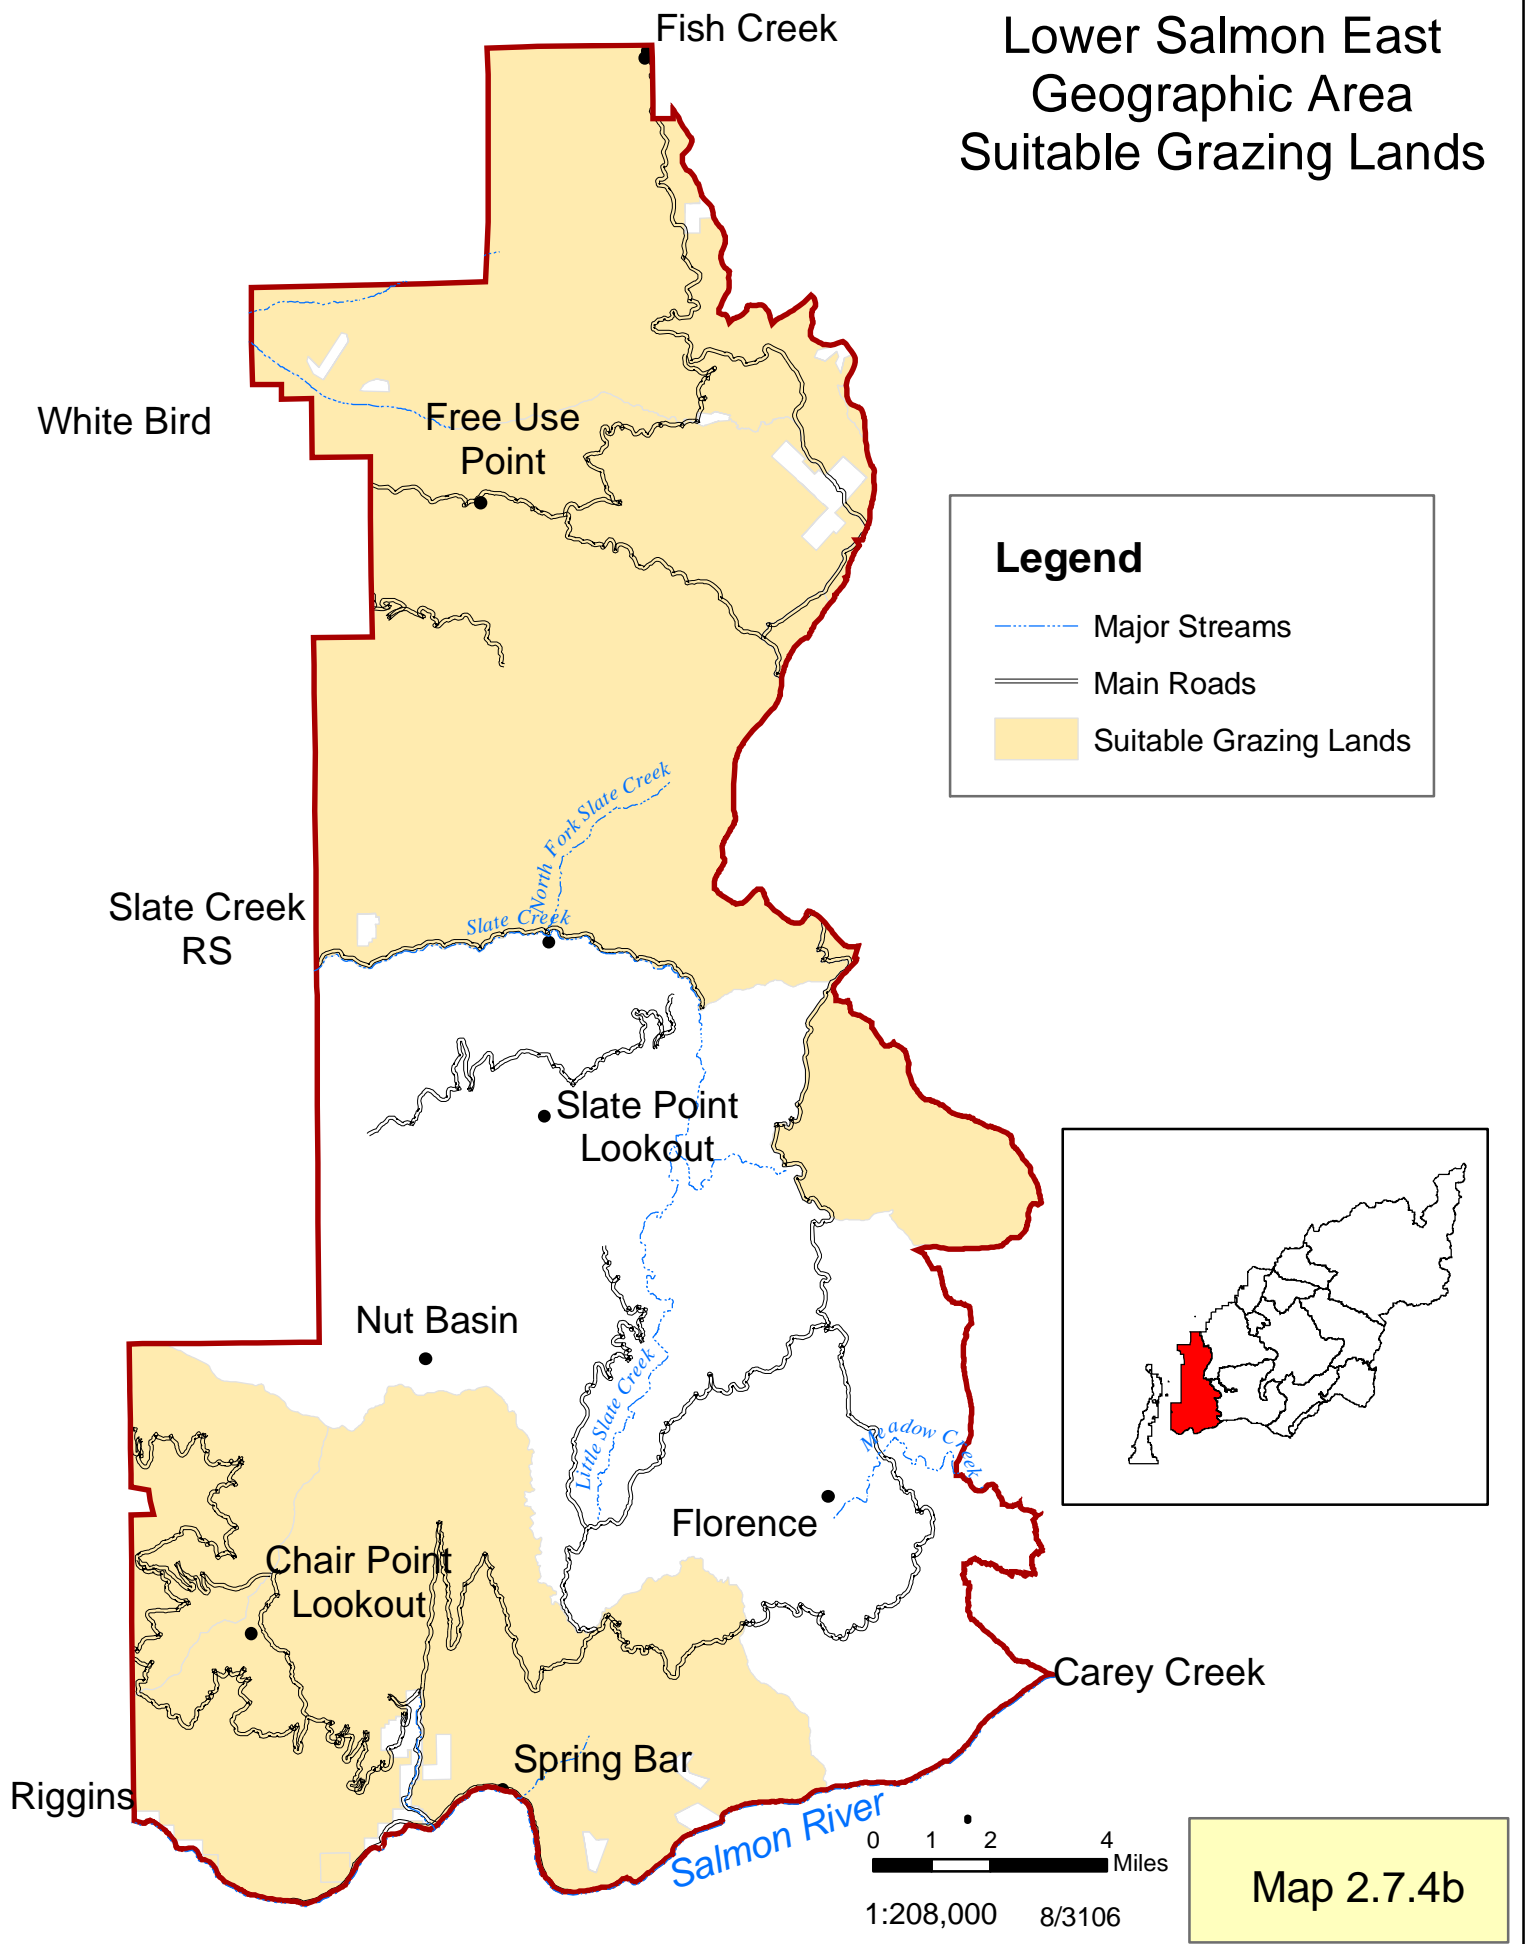

Lower Salmon East Geographic Area Suitable Grazing Lands

White Bird

Fish Creek

Free Use Point

Slate Creek RS

Slate Point Lookout

Nut Basin

Chair Point Lookout

Florence

Spring Bar

Carey Creek

Riggins

Salmon River