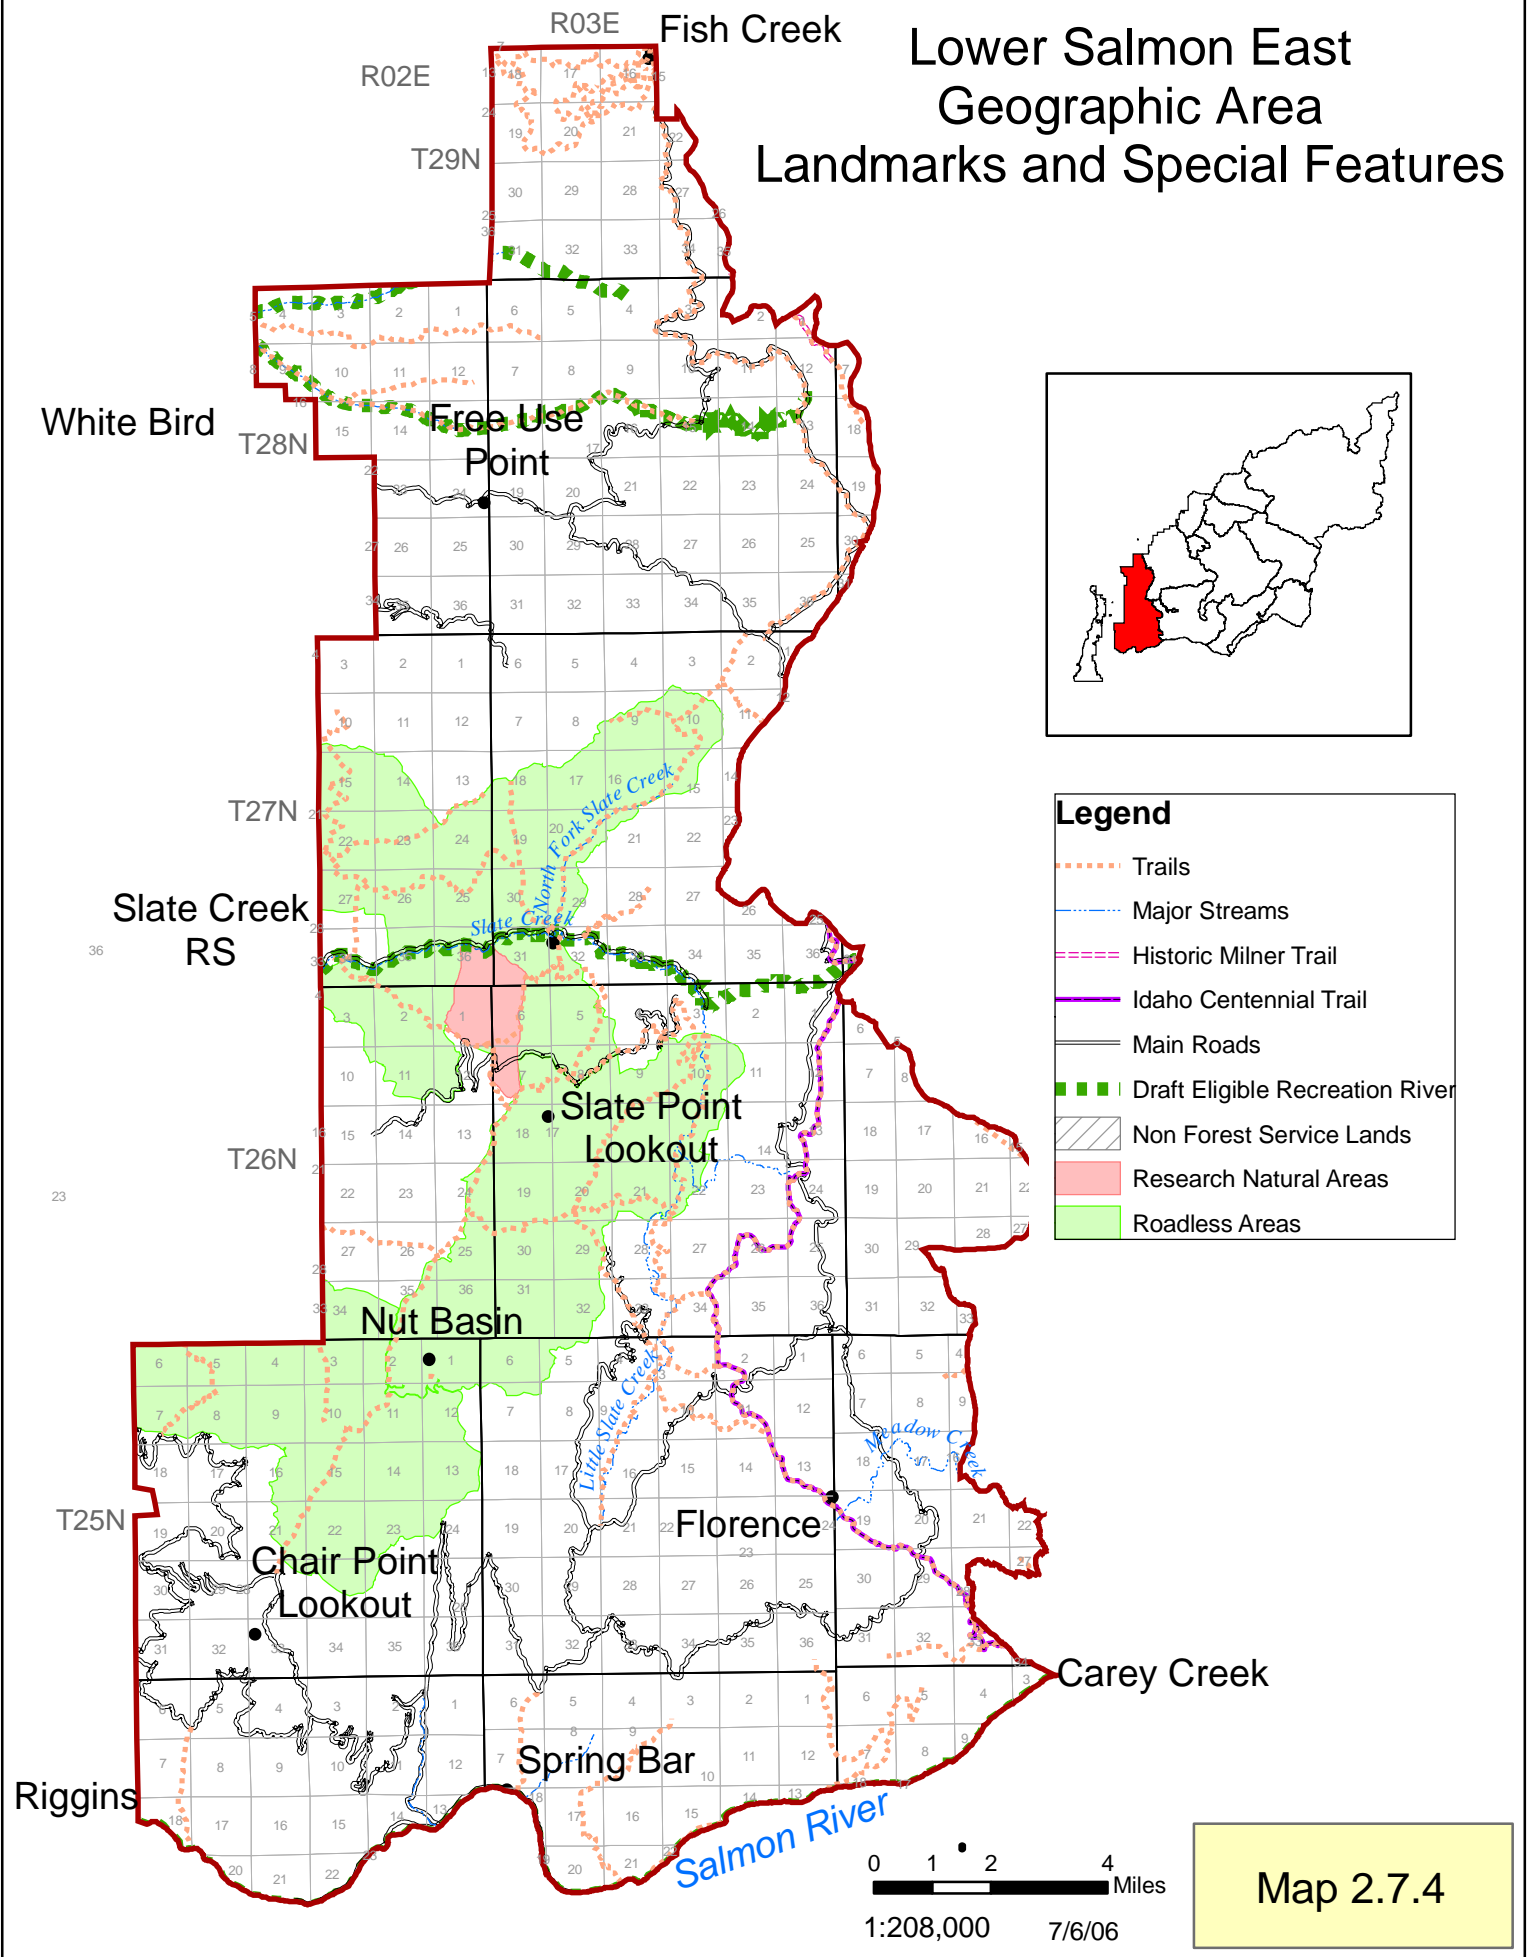

Lower Salmon East Geographic Area Landmarks and Special Features

Legend

- ⋯ Trails
- ⋯ Major Streams
- Historic Milner Trail
- Idaho Centennial Trail
- Main Roads
- Draft Eligible Recreation River
- Non Forest Service Lands
- Research Natural Areas
- Roadless Areas

0 1 2 4 Miles
1:208,000 7/6/06

Map 2.7.4