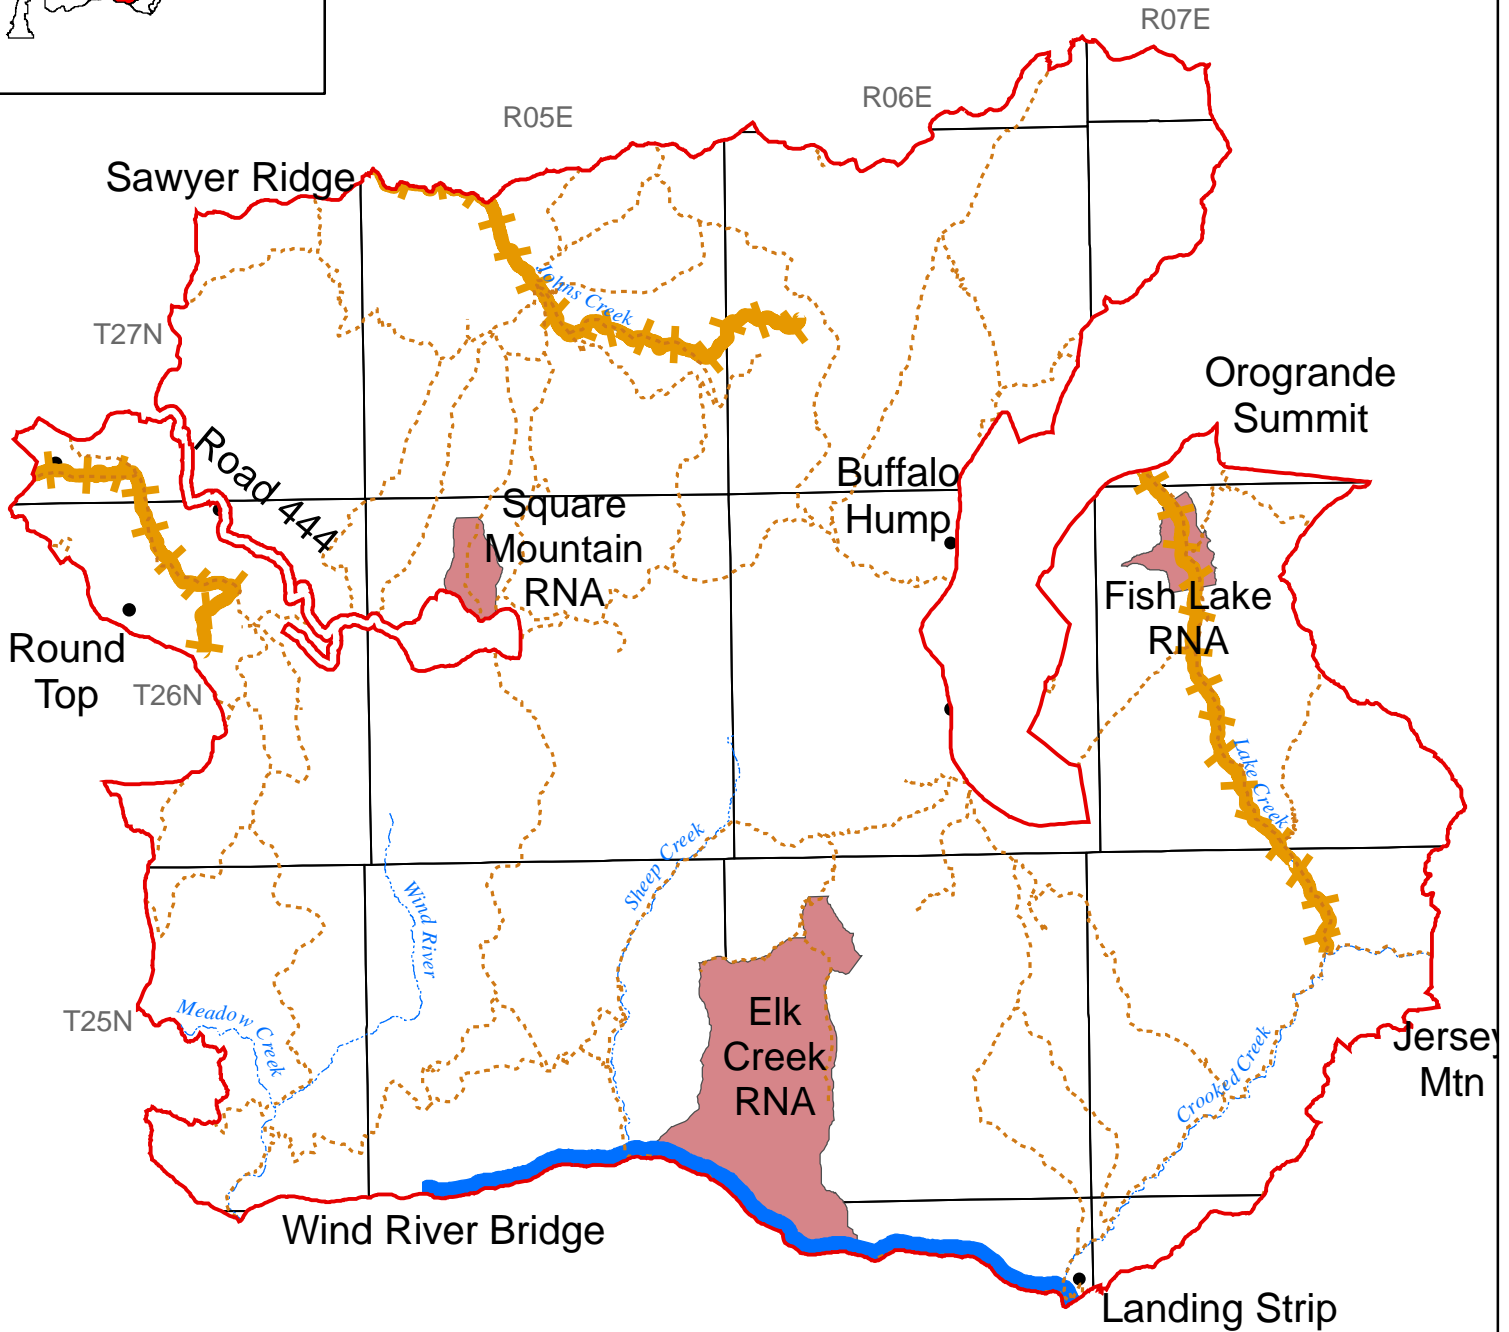

Gospel Hump Wilderness Geographic Area Landmarks and Unique Features

Legend

-  Major Streams
-  Trails
-  Research Natural Areas
-  Designated Wild River
-  Draft Eligible Wild River

8/31/06 1:200,000

Map 2.7.3