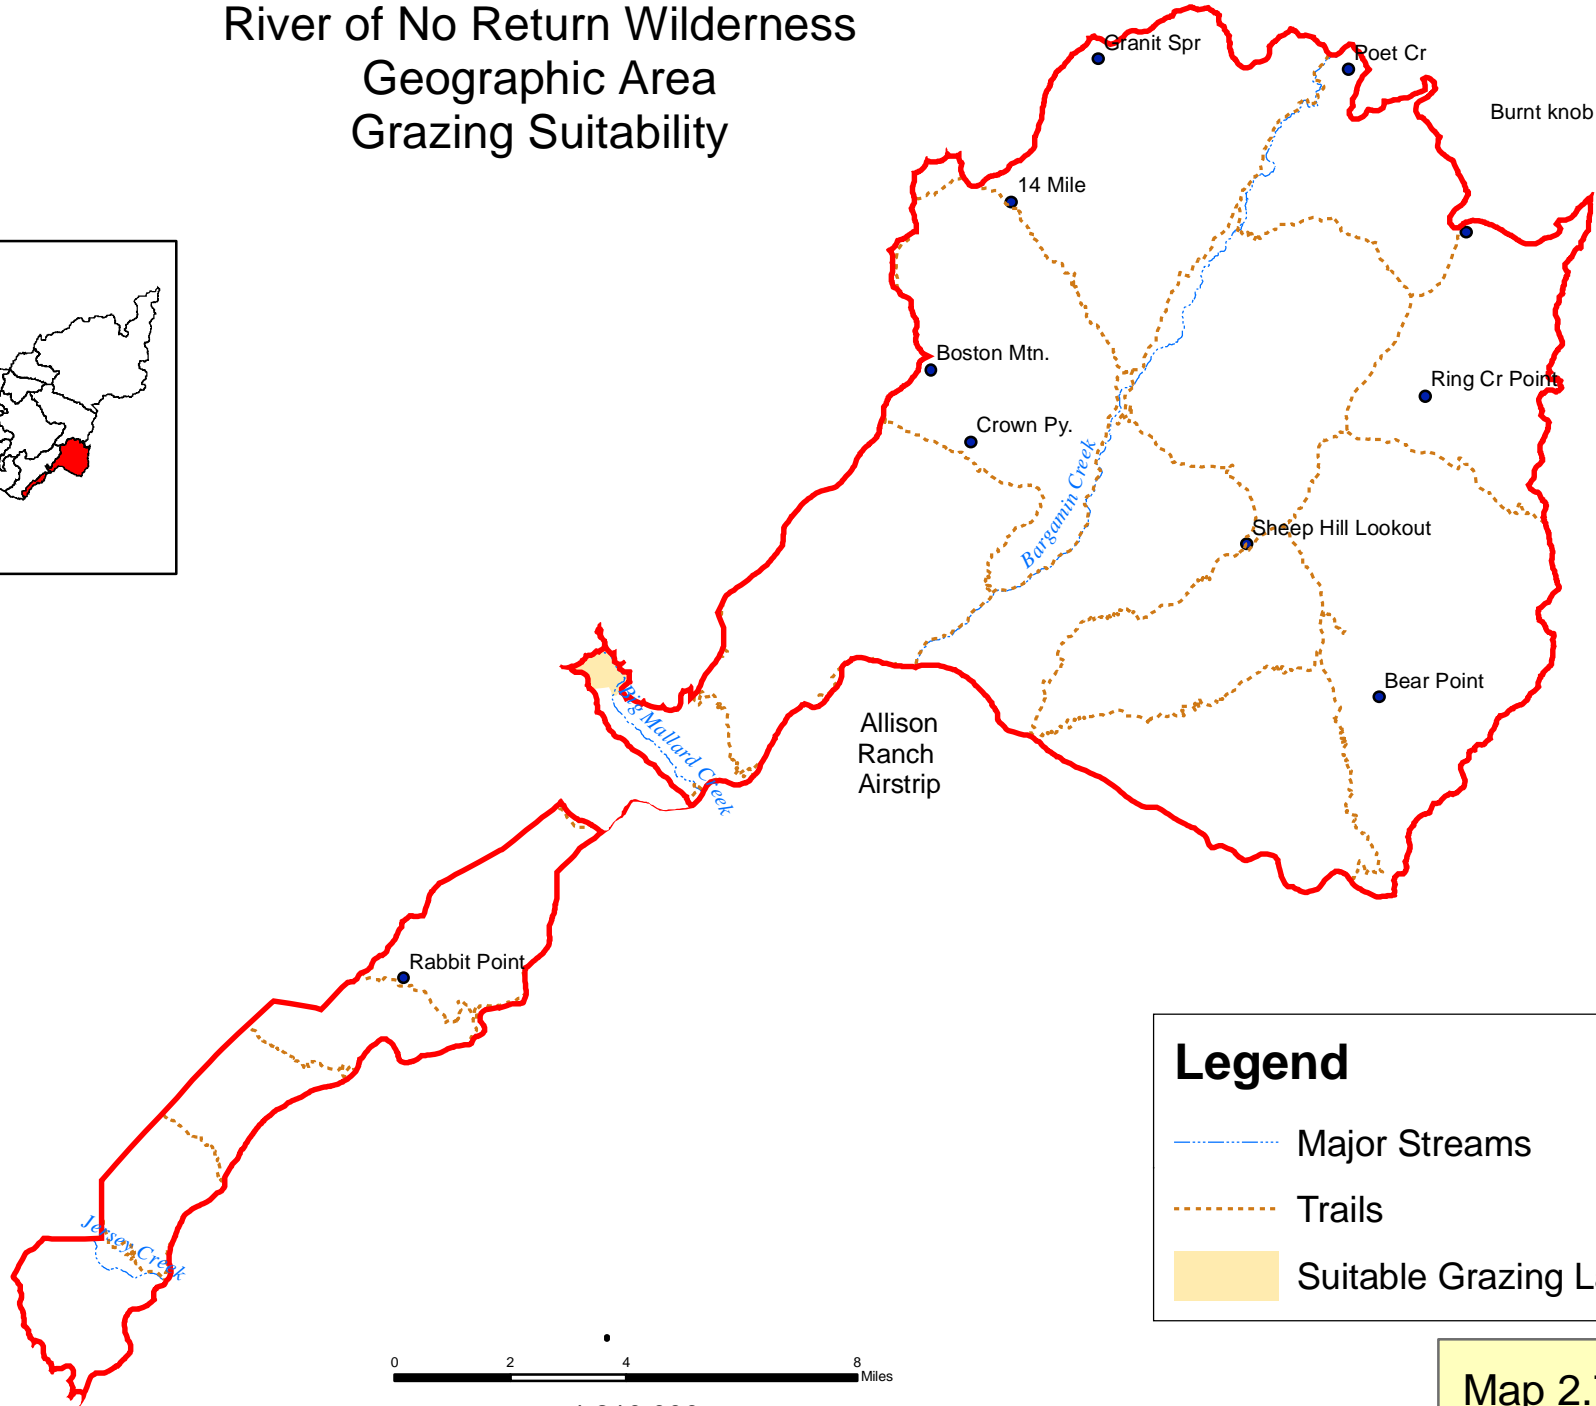

Frank Church River of No Return Wilderness Geographic Area Grazing Suitability

Legend

- Major Streams
- Trails
- Suitable Grazing Lands

8/31/06

0 2 4 8 Miles

1:210,000

Map 2.7.2a