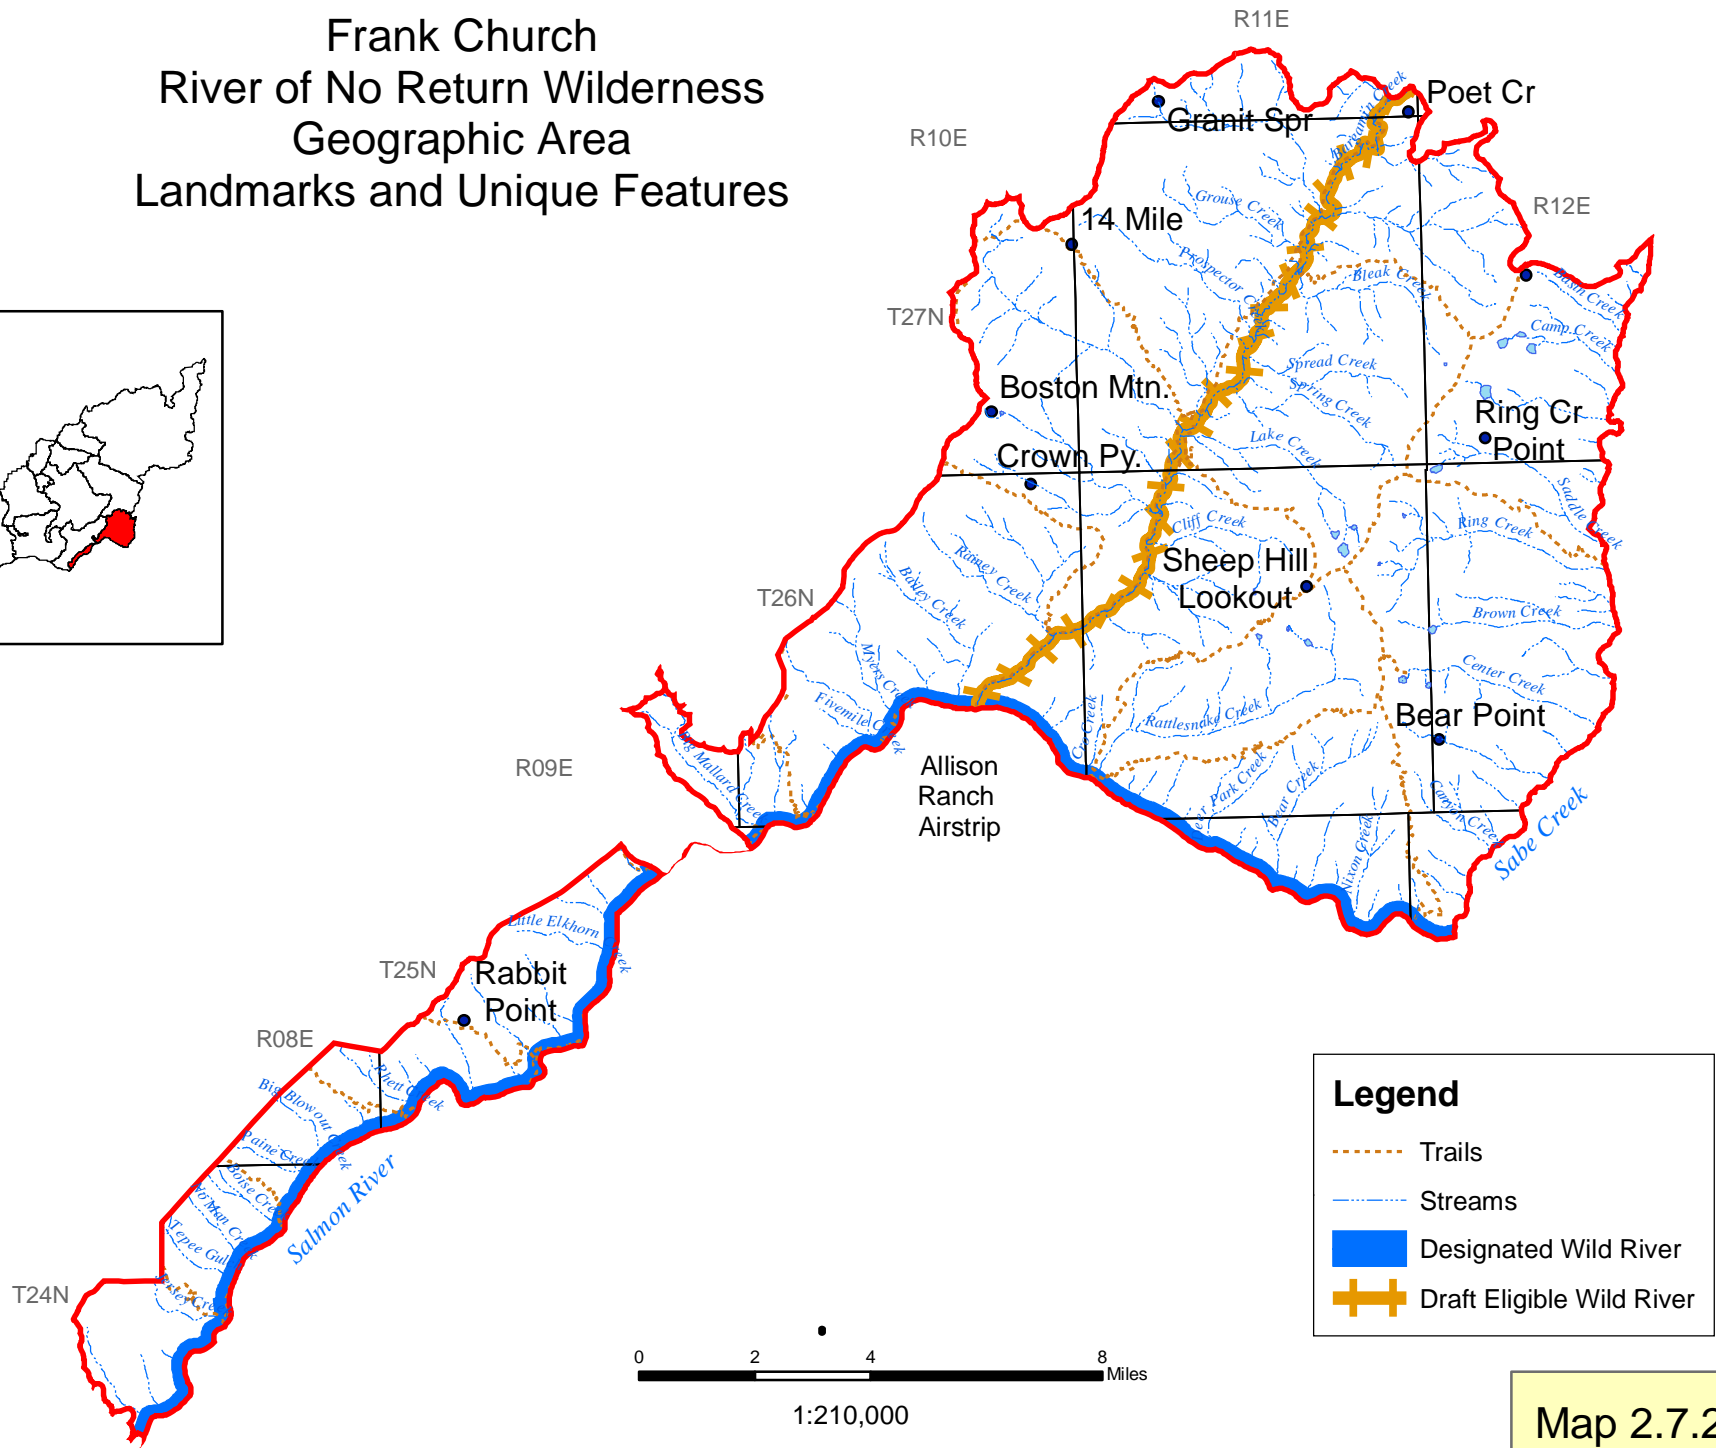

# Frank Church River of No Return Wilderness Geographic Area Landmarks and Unique Features

8/31/06

Map 2.7.2