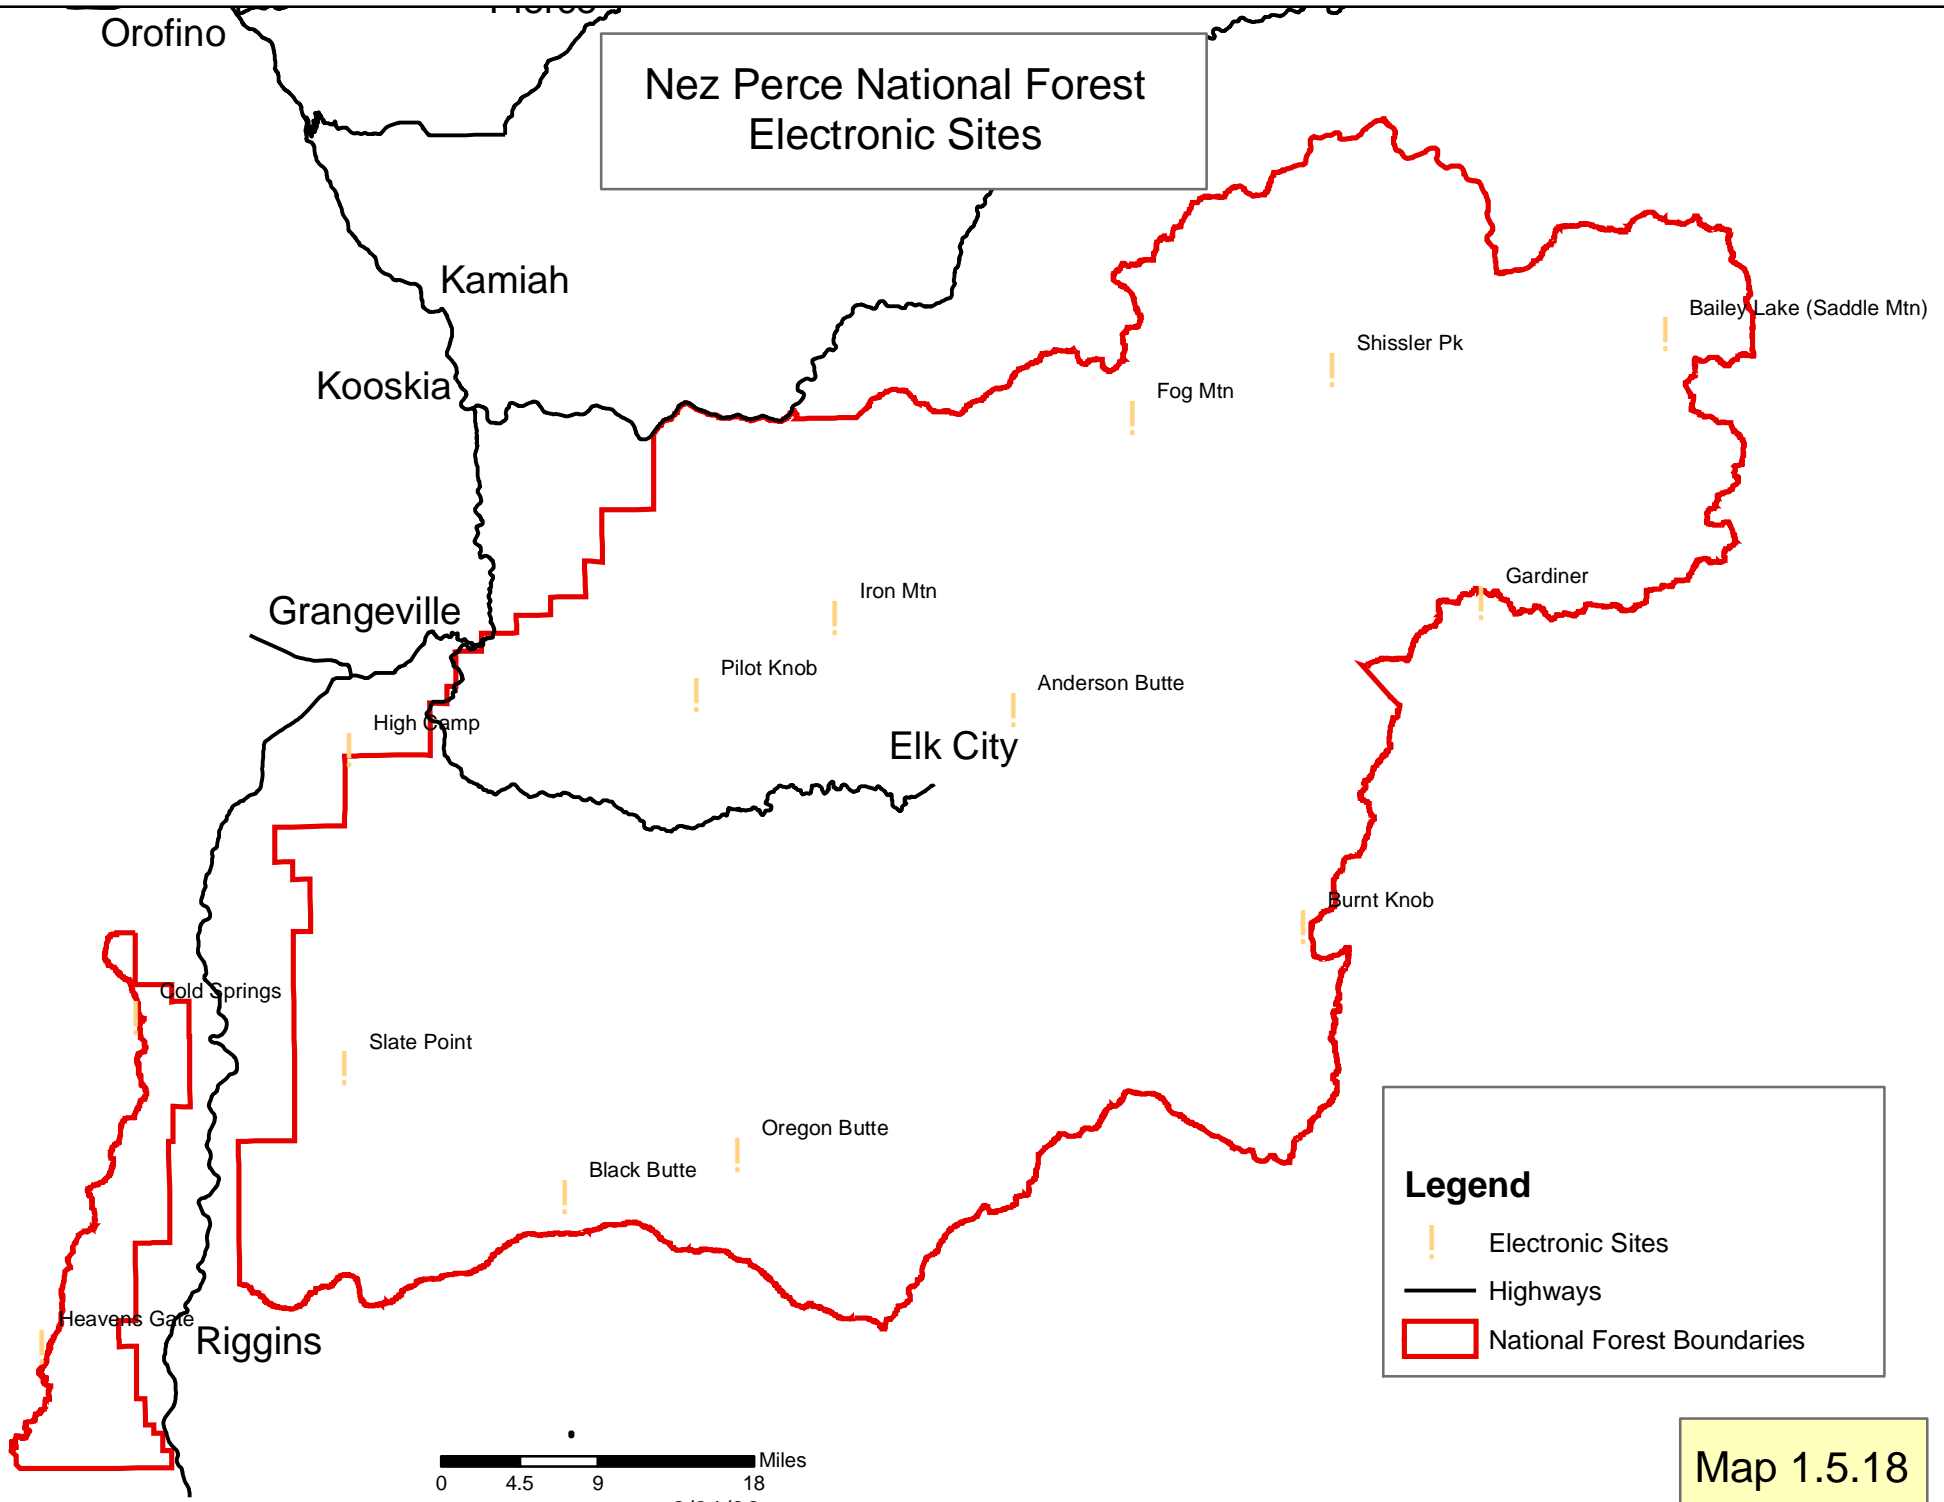

Nez Perce National Forest Electronic Sites

Legend

- ! Electronic Sites
- Highways
- ▭ National Forest Boundaries

0 4.5 9 18 Miles
1:700,000 8/31/06

Map 1.5.18