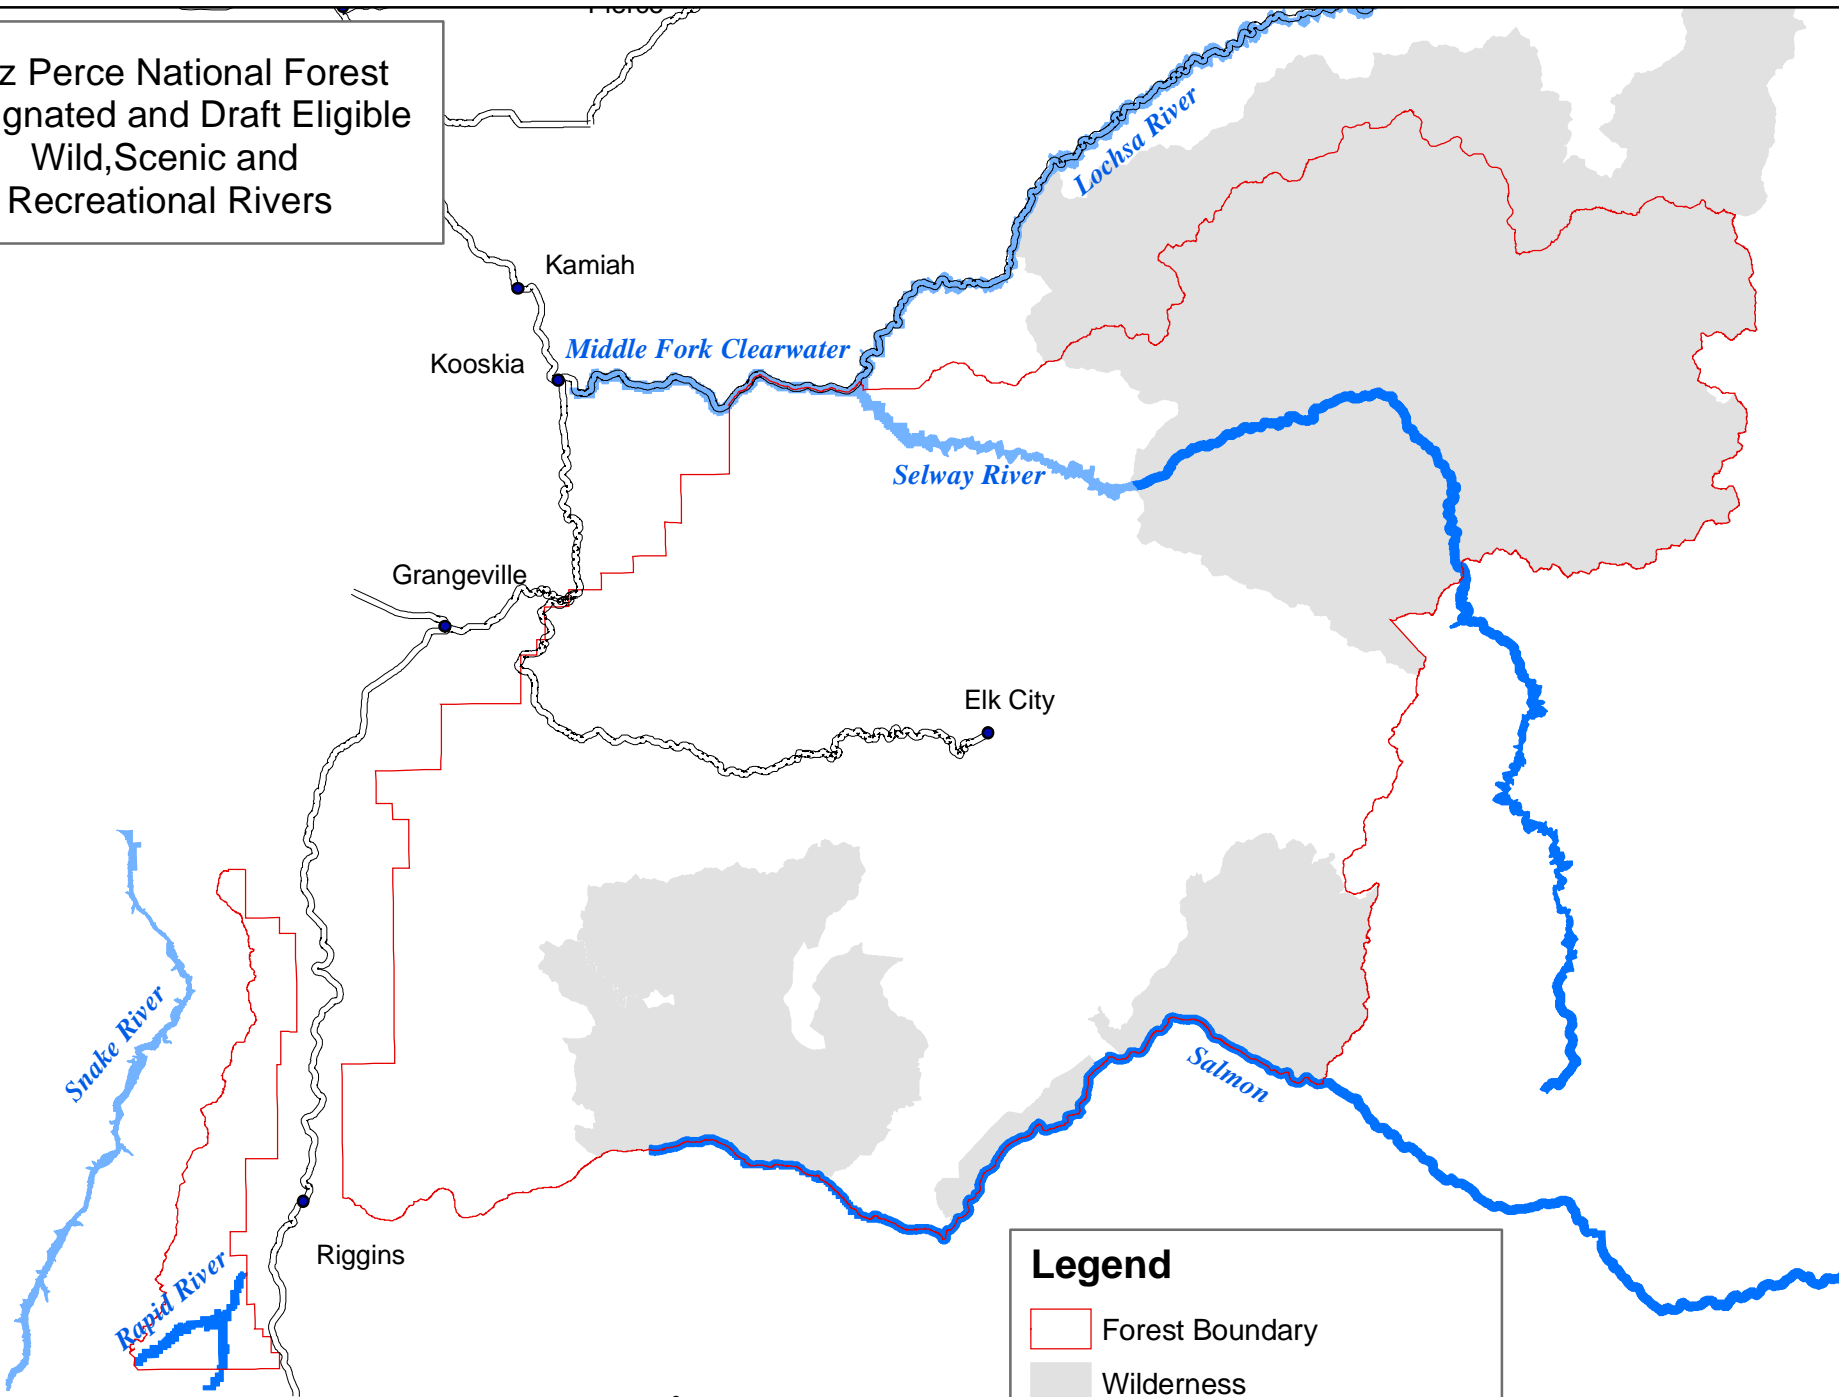

Nez Perce National Forest
Designated and Draft Eligible
Wild, Scenic and
Recreational Rivers

Legend

- Forest Boundary
- Wilderness
- Designated Recreation River
- Designated Wild River

1/31/06

Map 1.4.2