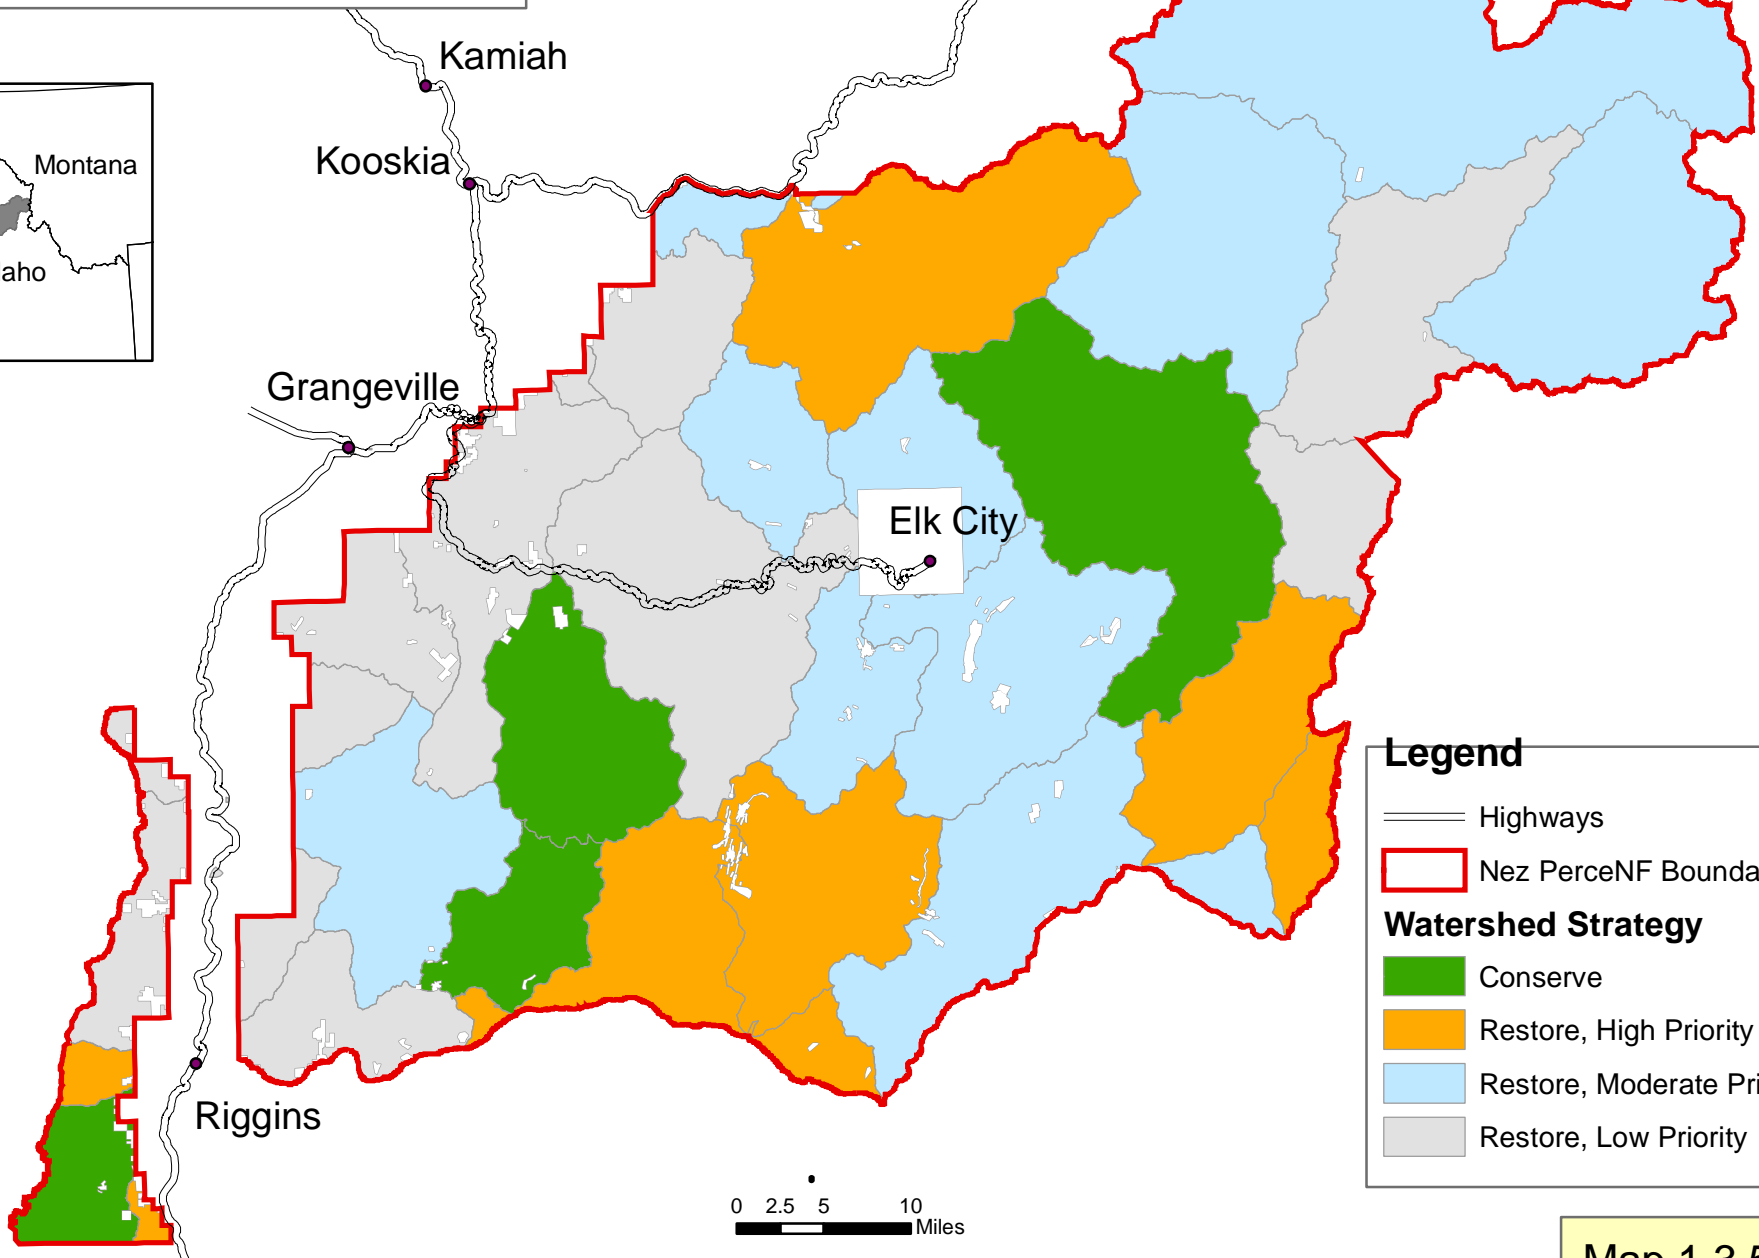

Nez Perce National Forest
Invasive Weeds
Conserve/Restore Strategy
Existing Condition

Legend

- Highways
- Nez PerceNF Boundary
- Watershed Strategy**
- Conserve
- Restore, High Priority
- Restore, Moderate Priority
- Restore, Low Priority

1:700,000 8/13/06

Map 1.3.5