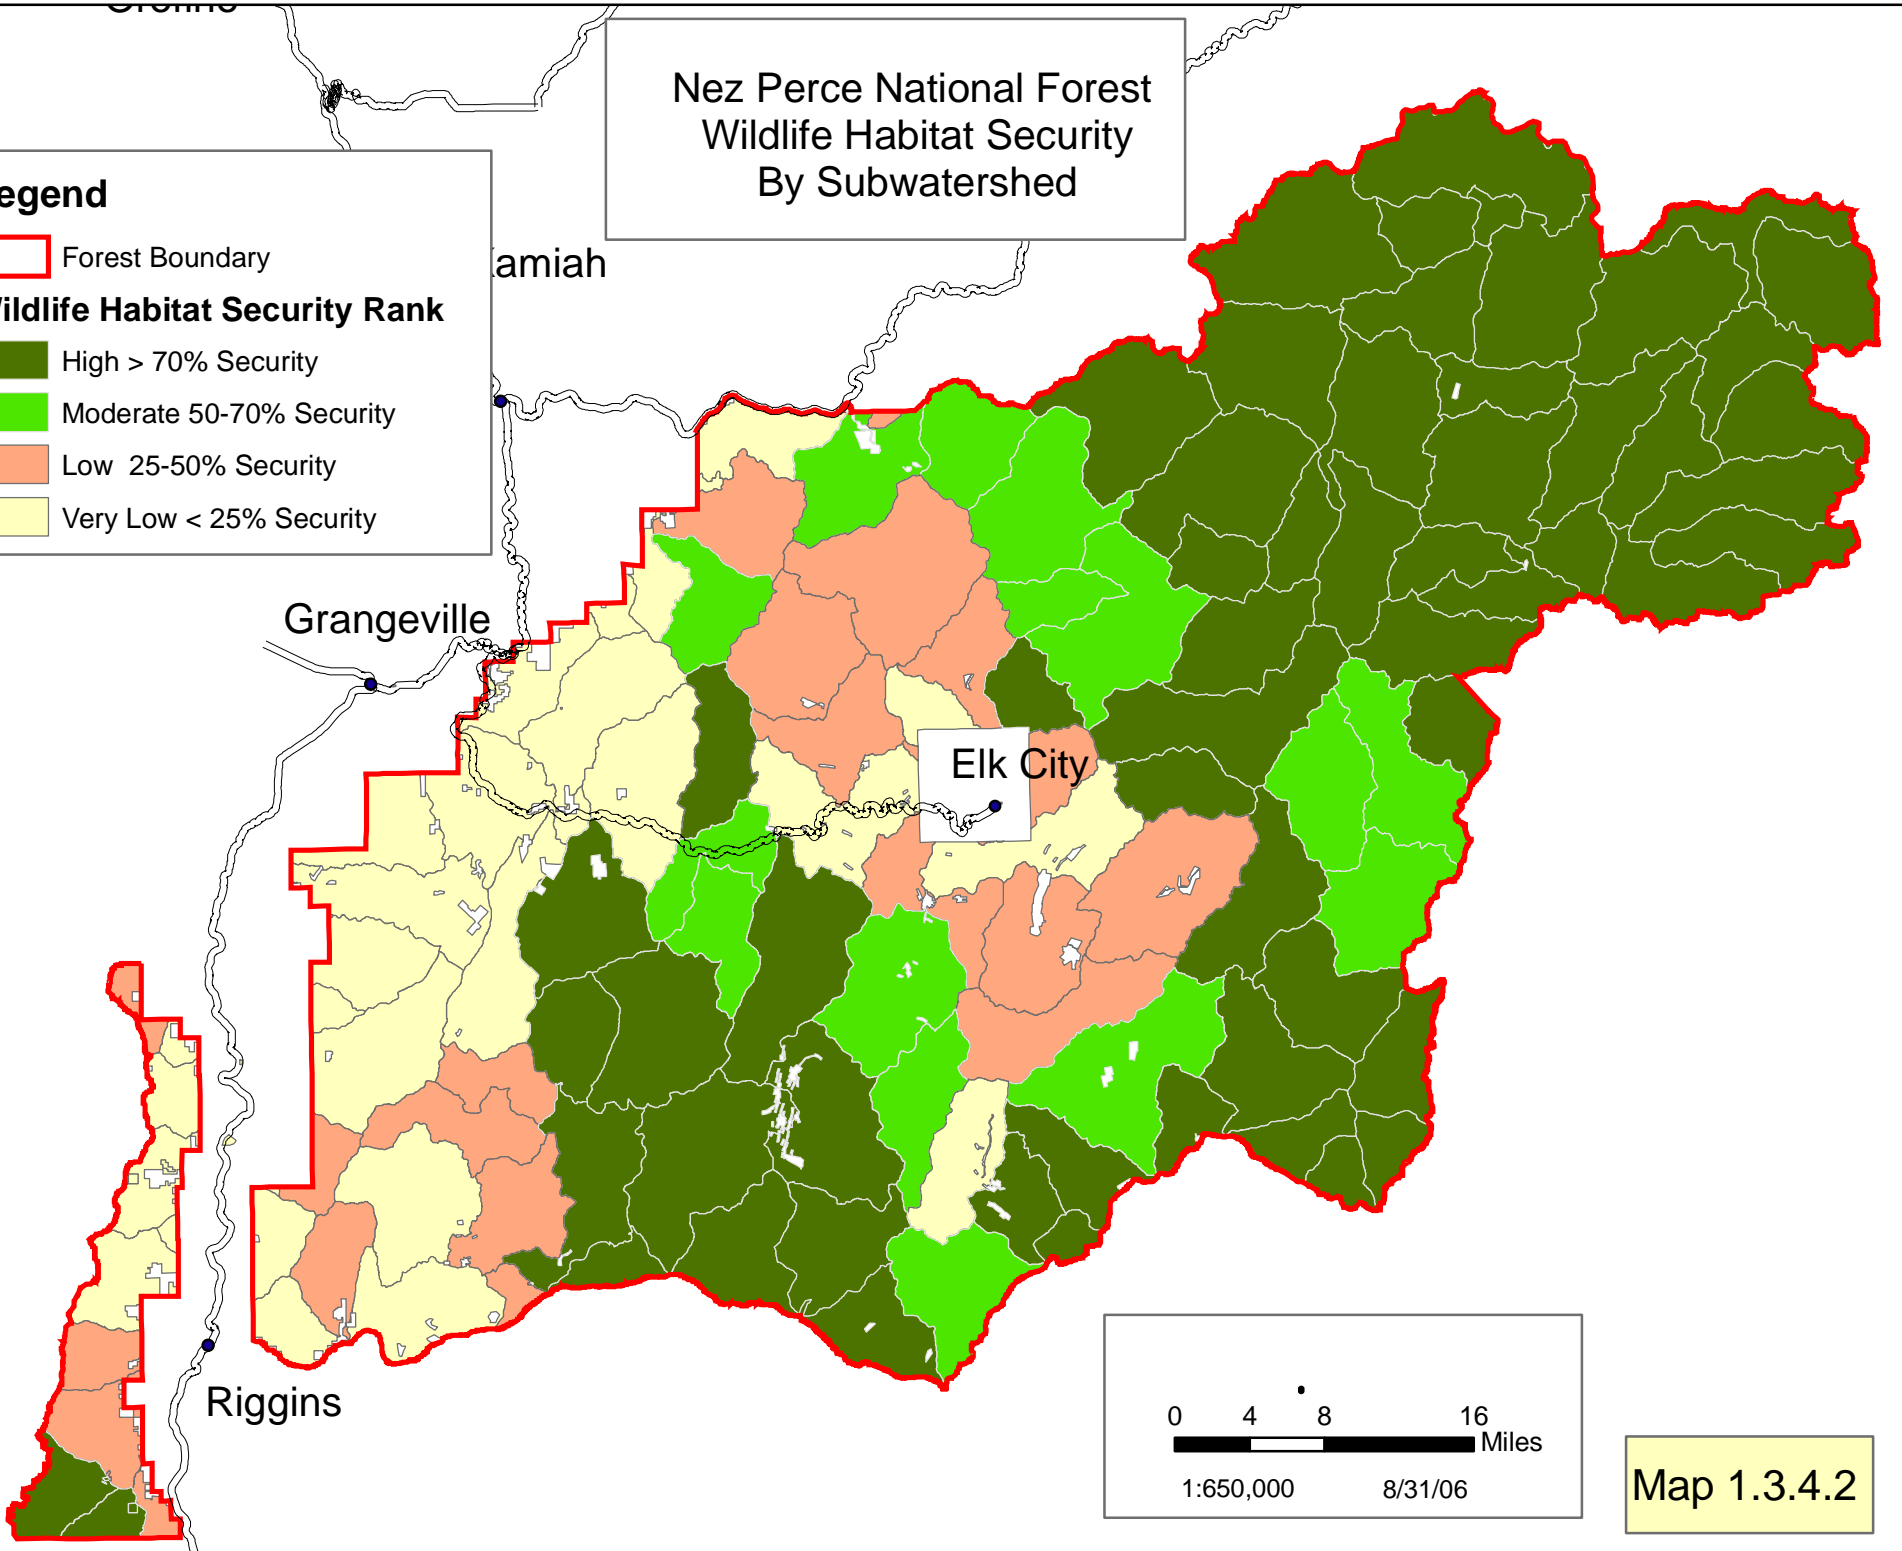

# Nez Perce National Forest Wildlife Habitat Security By Subwatershed

## Legend

 Forest Boundary

## Wildlife Habitat Security Rank

 High > 70% Security

 Moderate 50-70% Security

 Low 25-50% Security

 Very Low < 25% Security

0 4 8 16 Miles

1:650,000 8/31/06

Map 1.3.4.2