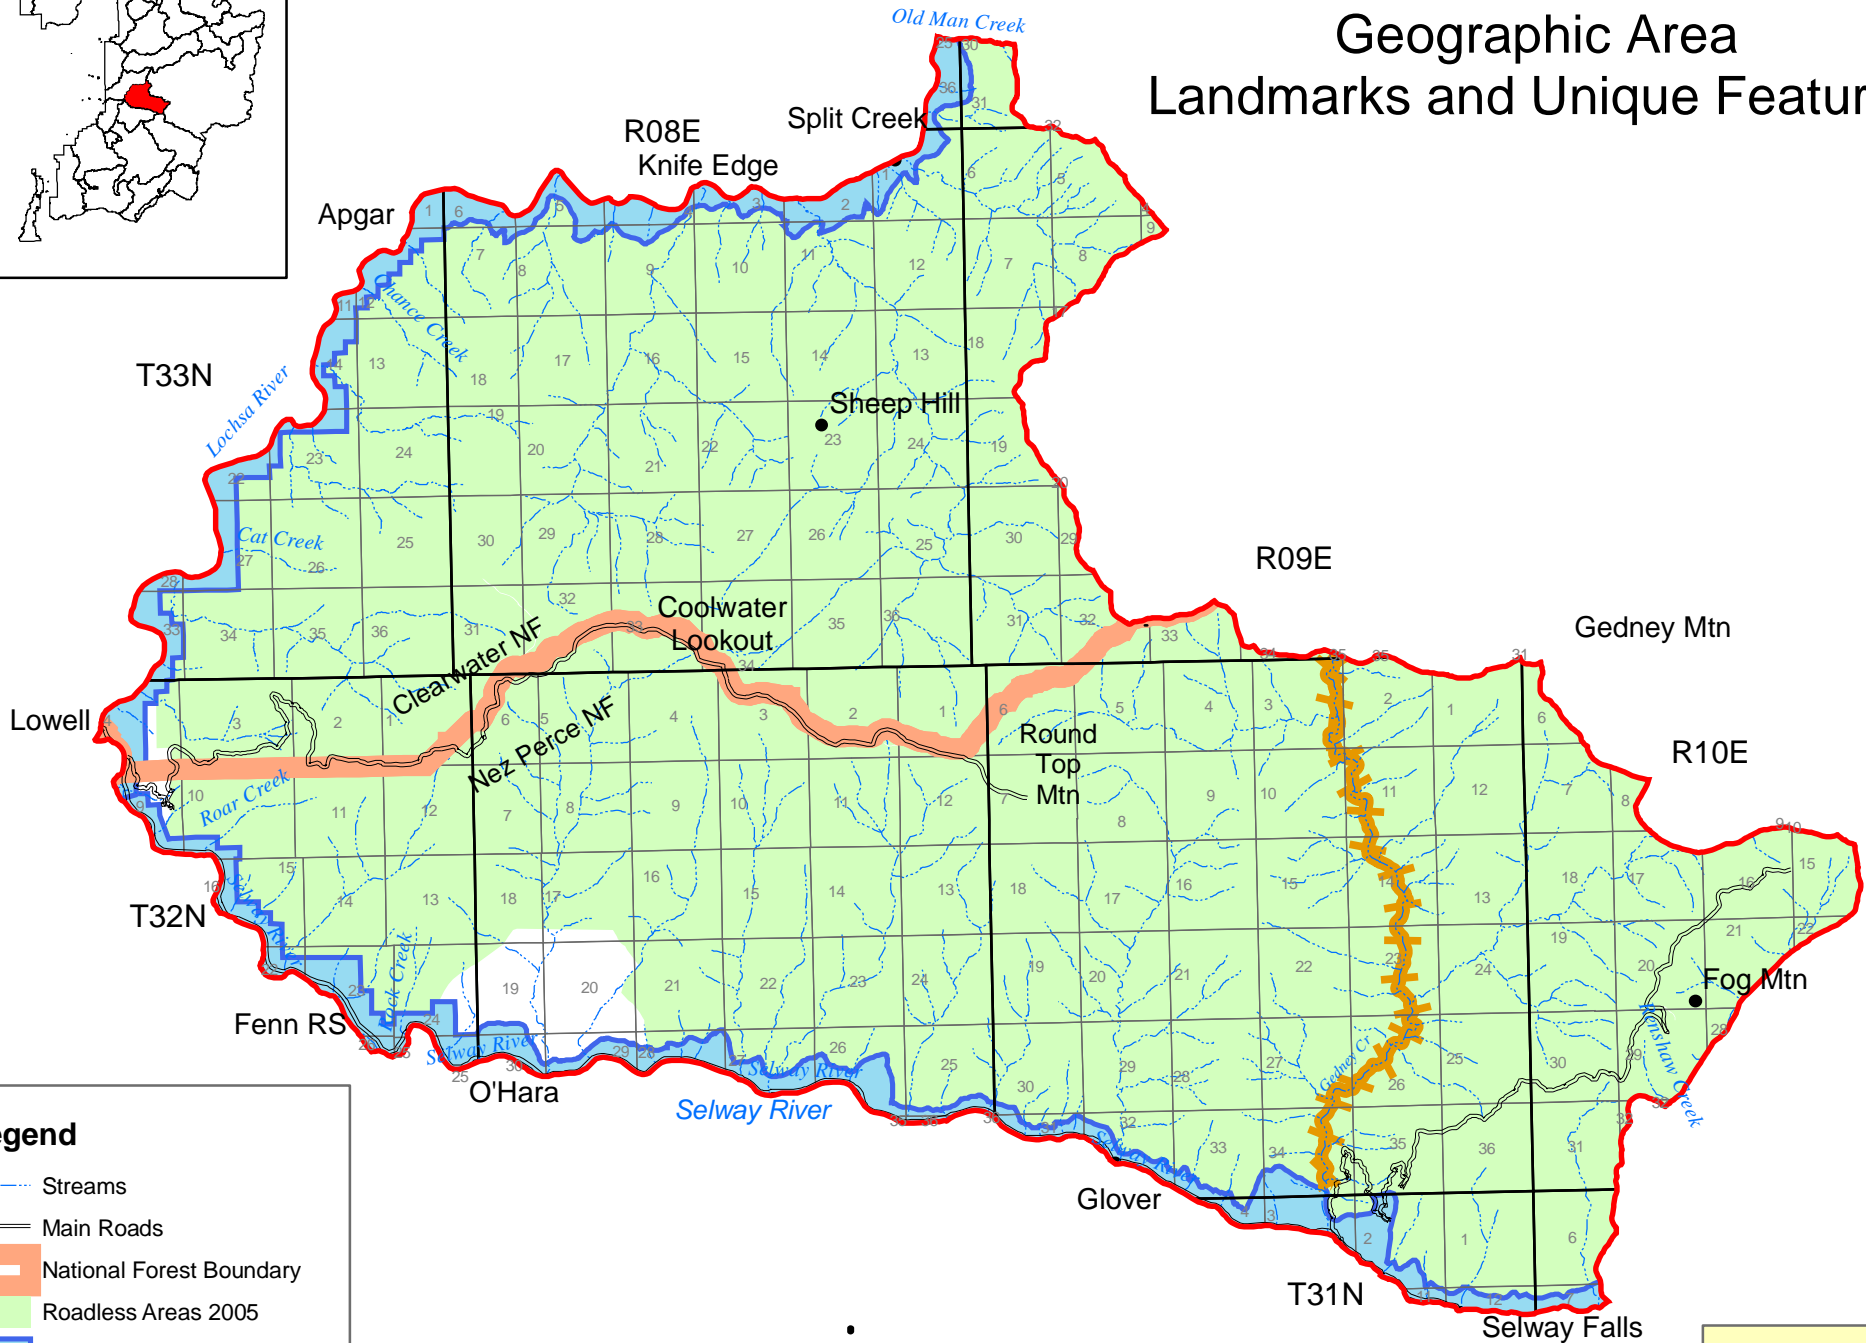

Coolwater Geographic Area Landmarks and Unique Features

Legend

- Streams
- Main Roads
- National Forest Boundary
- Roadless Areas 2005
- Designated Recreation River
- Draft Eligible Wild River

0 1.25 2.5 5 Miles

1:136,000 8/31/06

Map 2.7.1