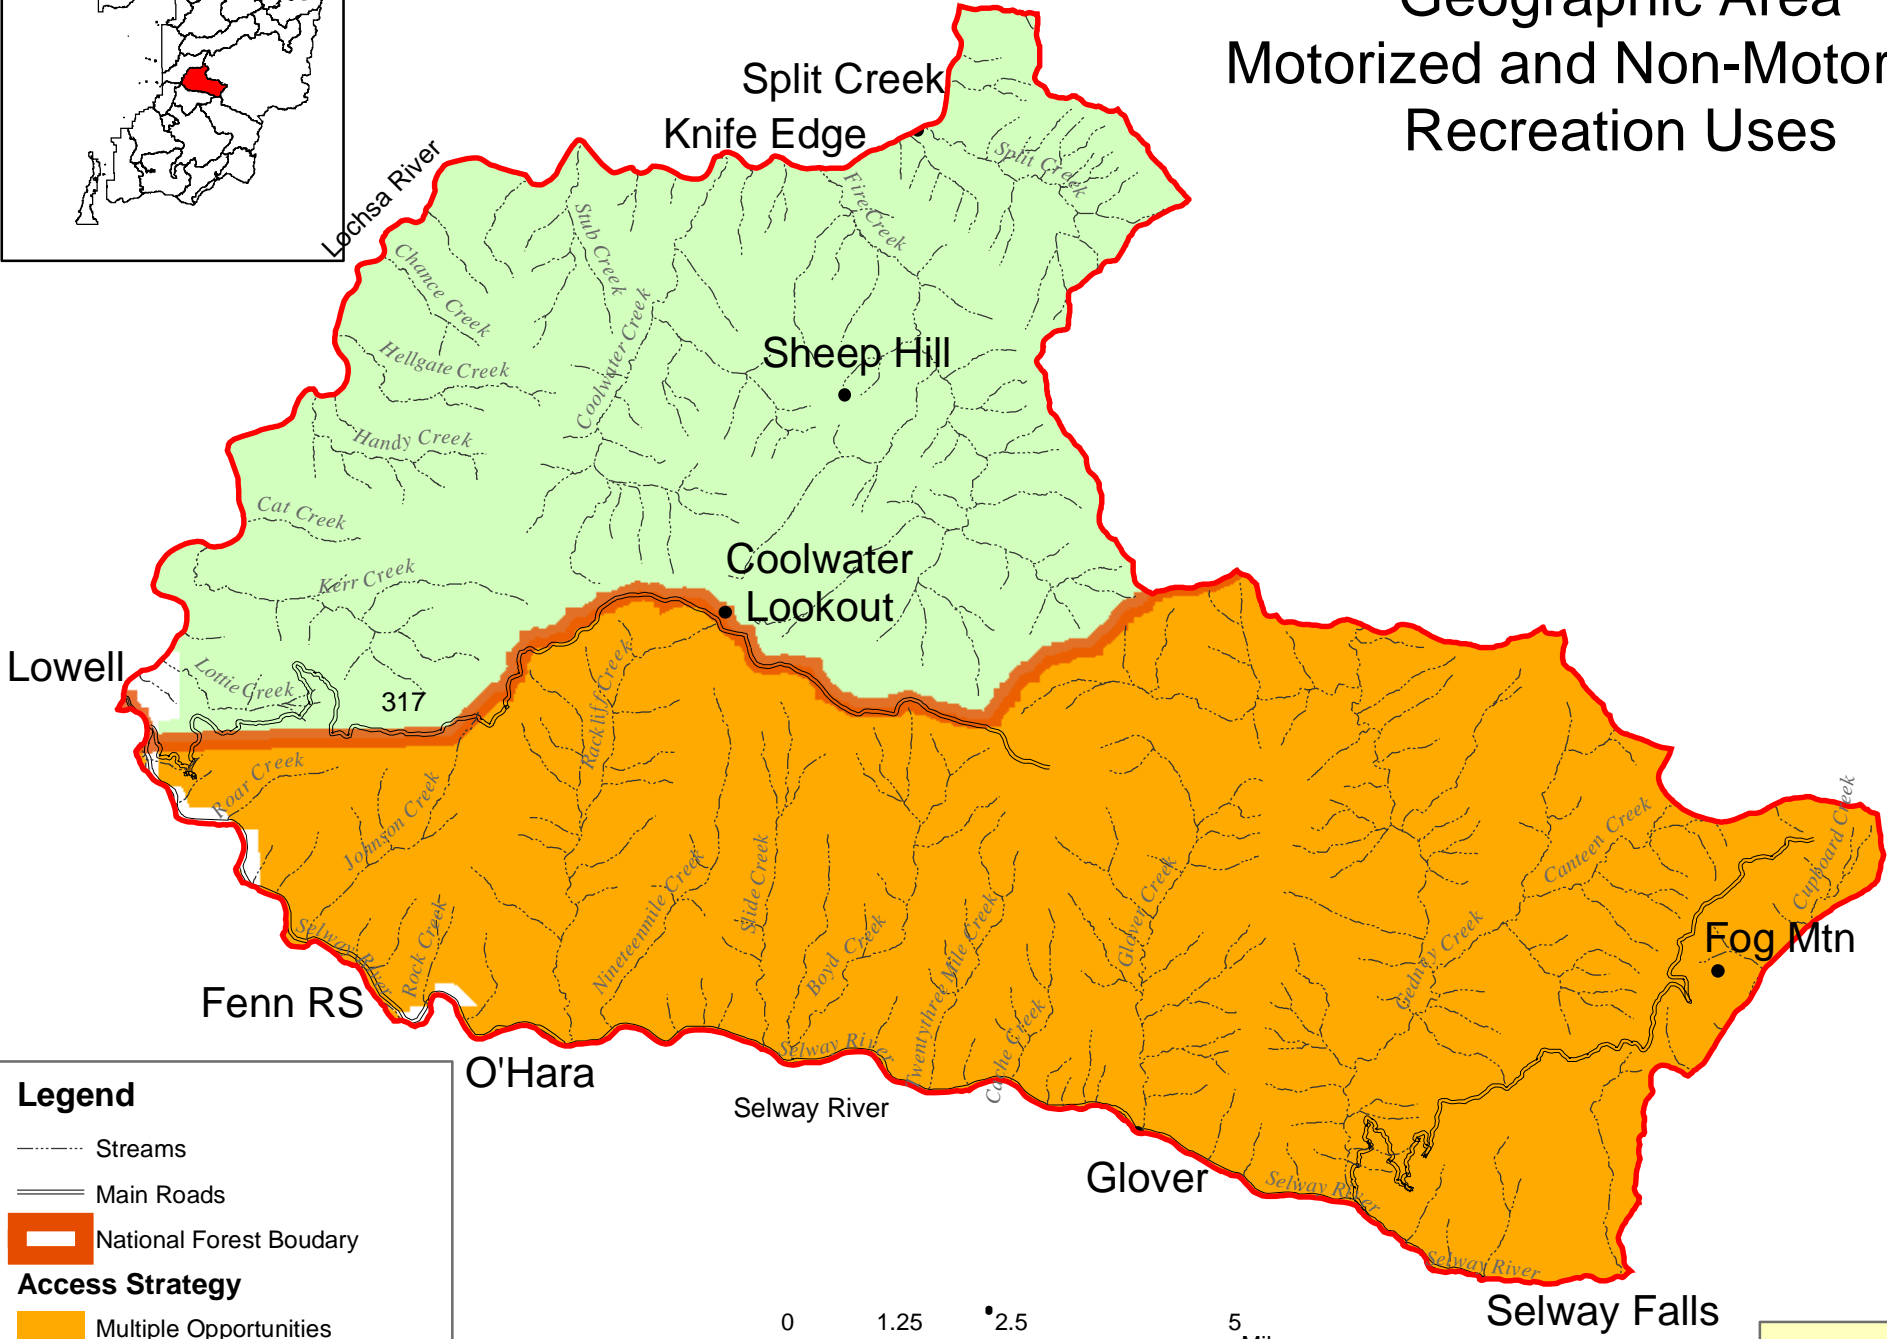

Coolwater Geographic Area Motorized and Non-Motorized Recreation Uses

Legend

- Streams
- Main Roads
- National Forest Boundary

Access Strategy

- Multiple Opportunities
- Non Motorized Uses

Map 2.7.1b