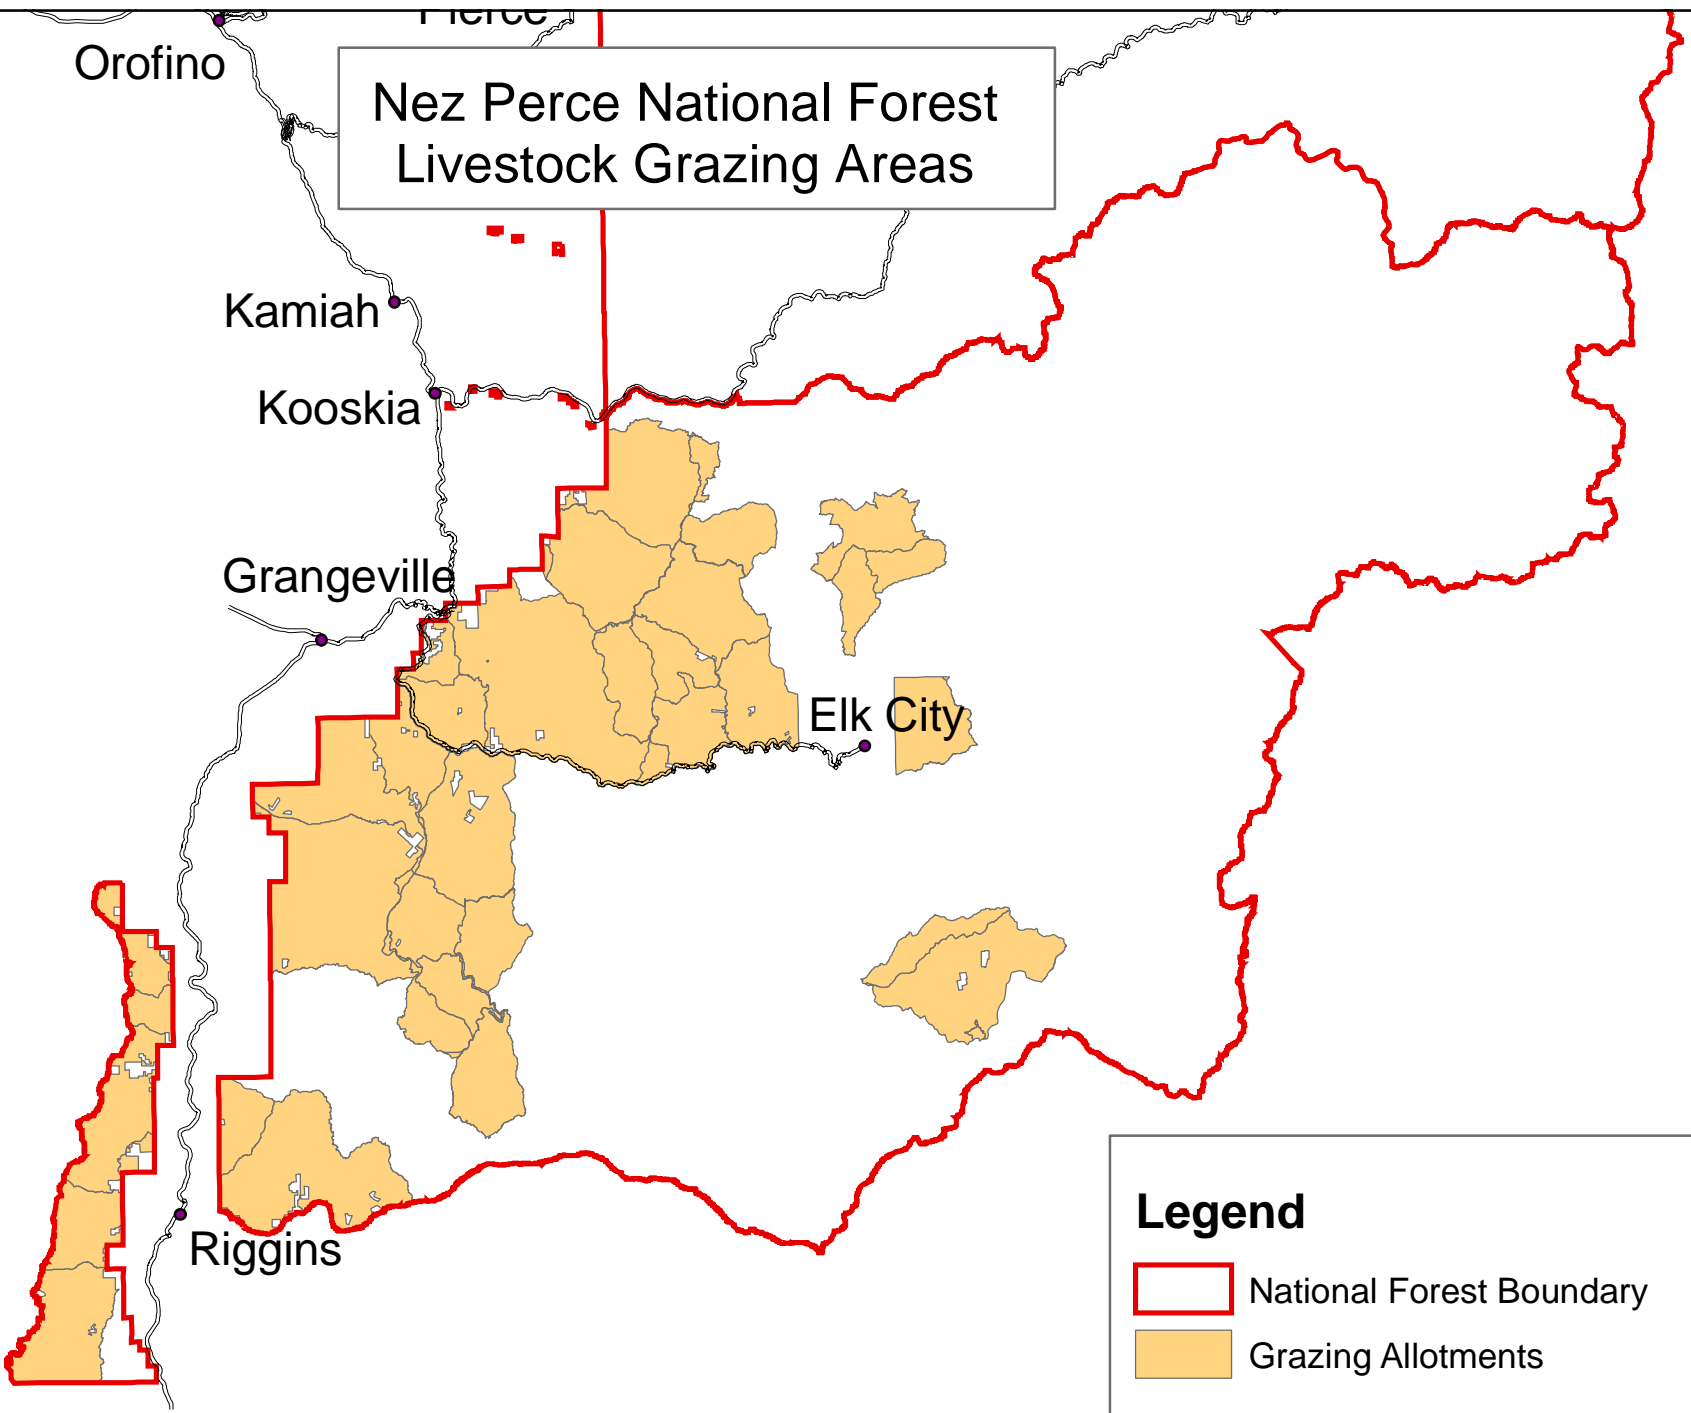

# Nez Perce National Forest Livestock Grazing Areas

**Legend**

-  National Forest Boundary
-  Grazing Allotments

Map 2.6.6