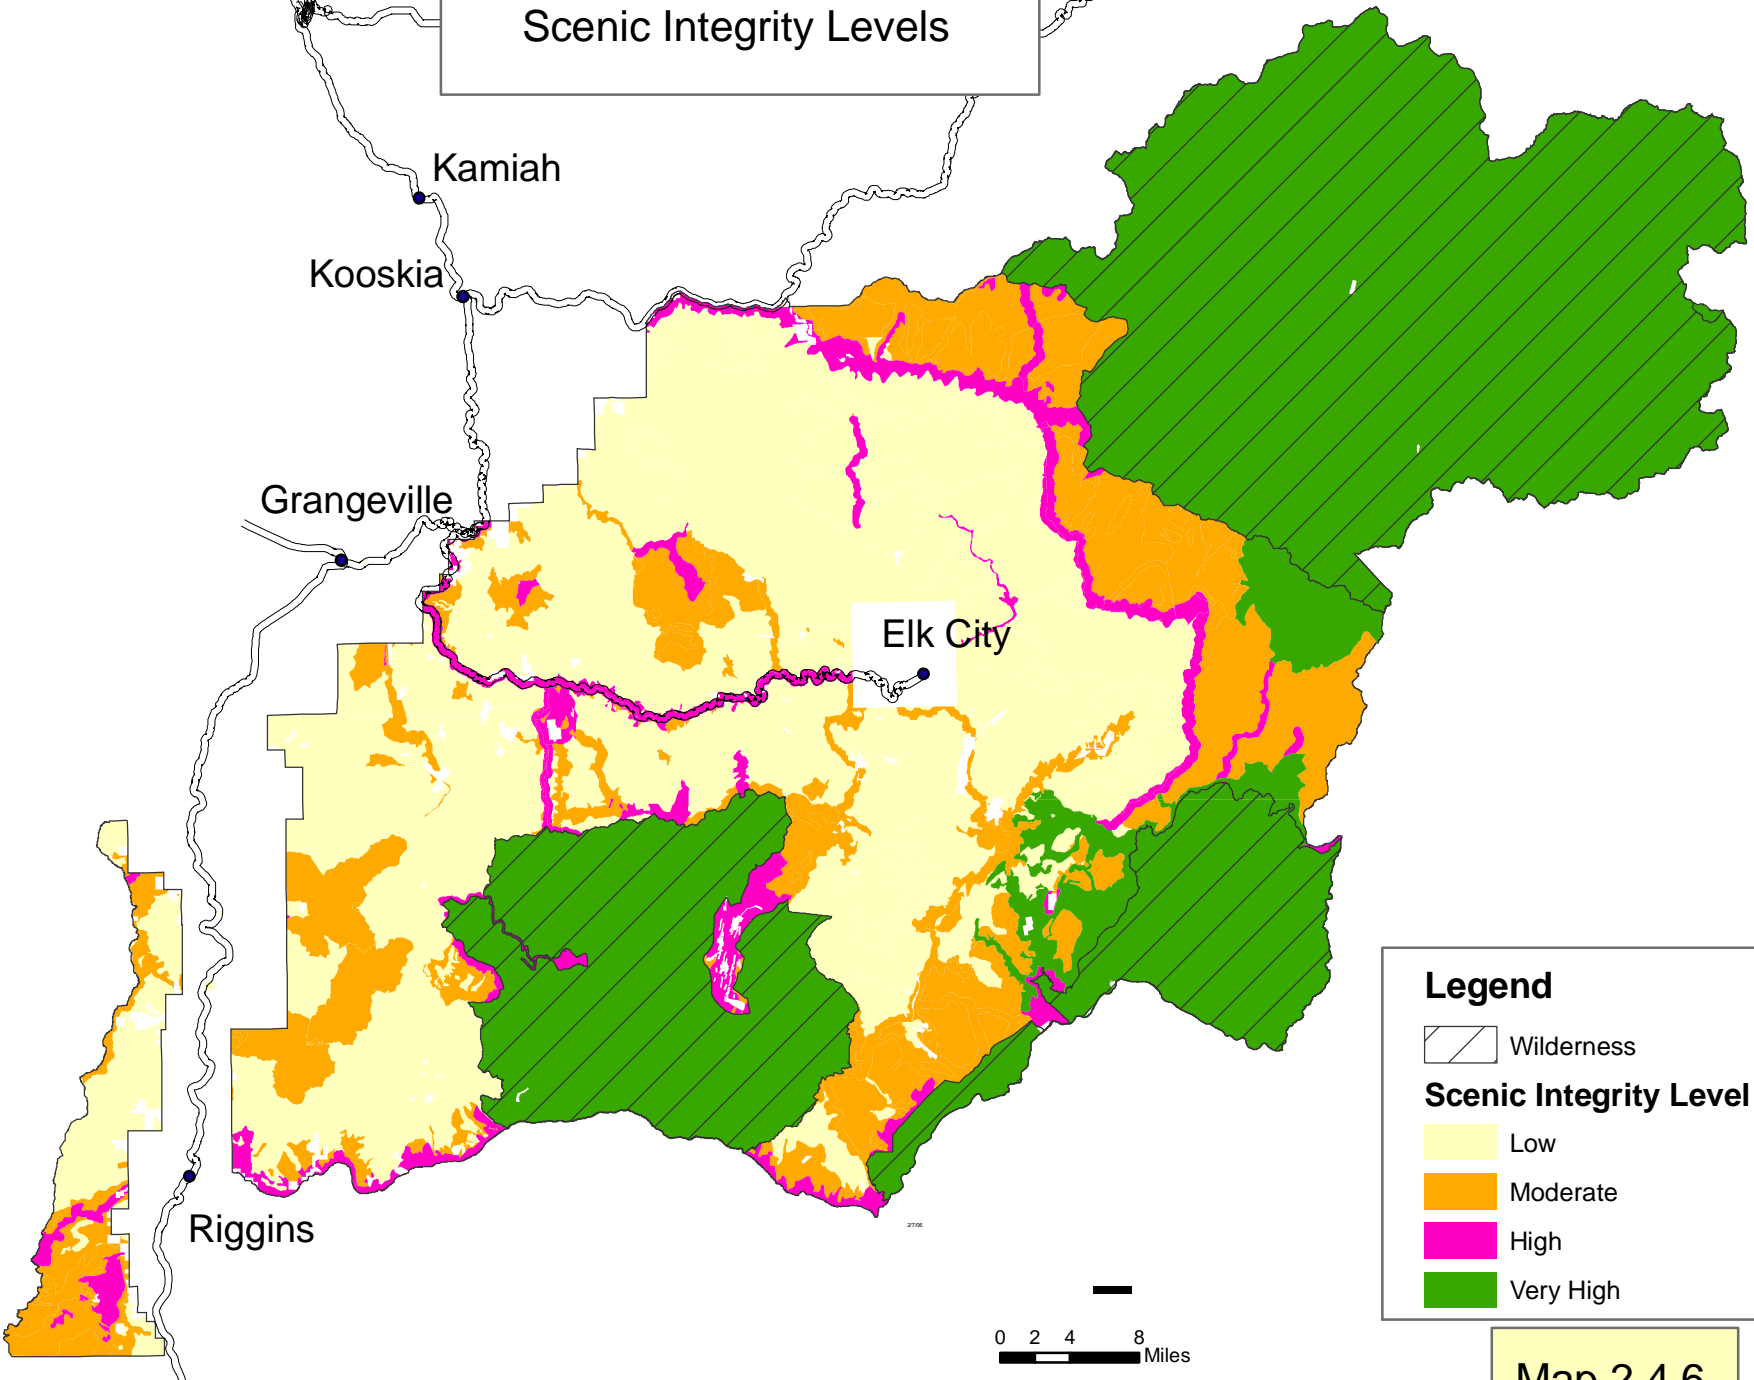

Orofino

Nez Perce National Forest Scenic Integrity Levels

Kamiah

Kooskia

Grangeville

Elk City

Riggins

Legend

 Wilderness

Scenic Integrity Level

 Low

 Moderate

 High

 Very High

1:700,000 1/22/07

Map 2.4.6