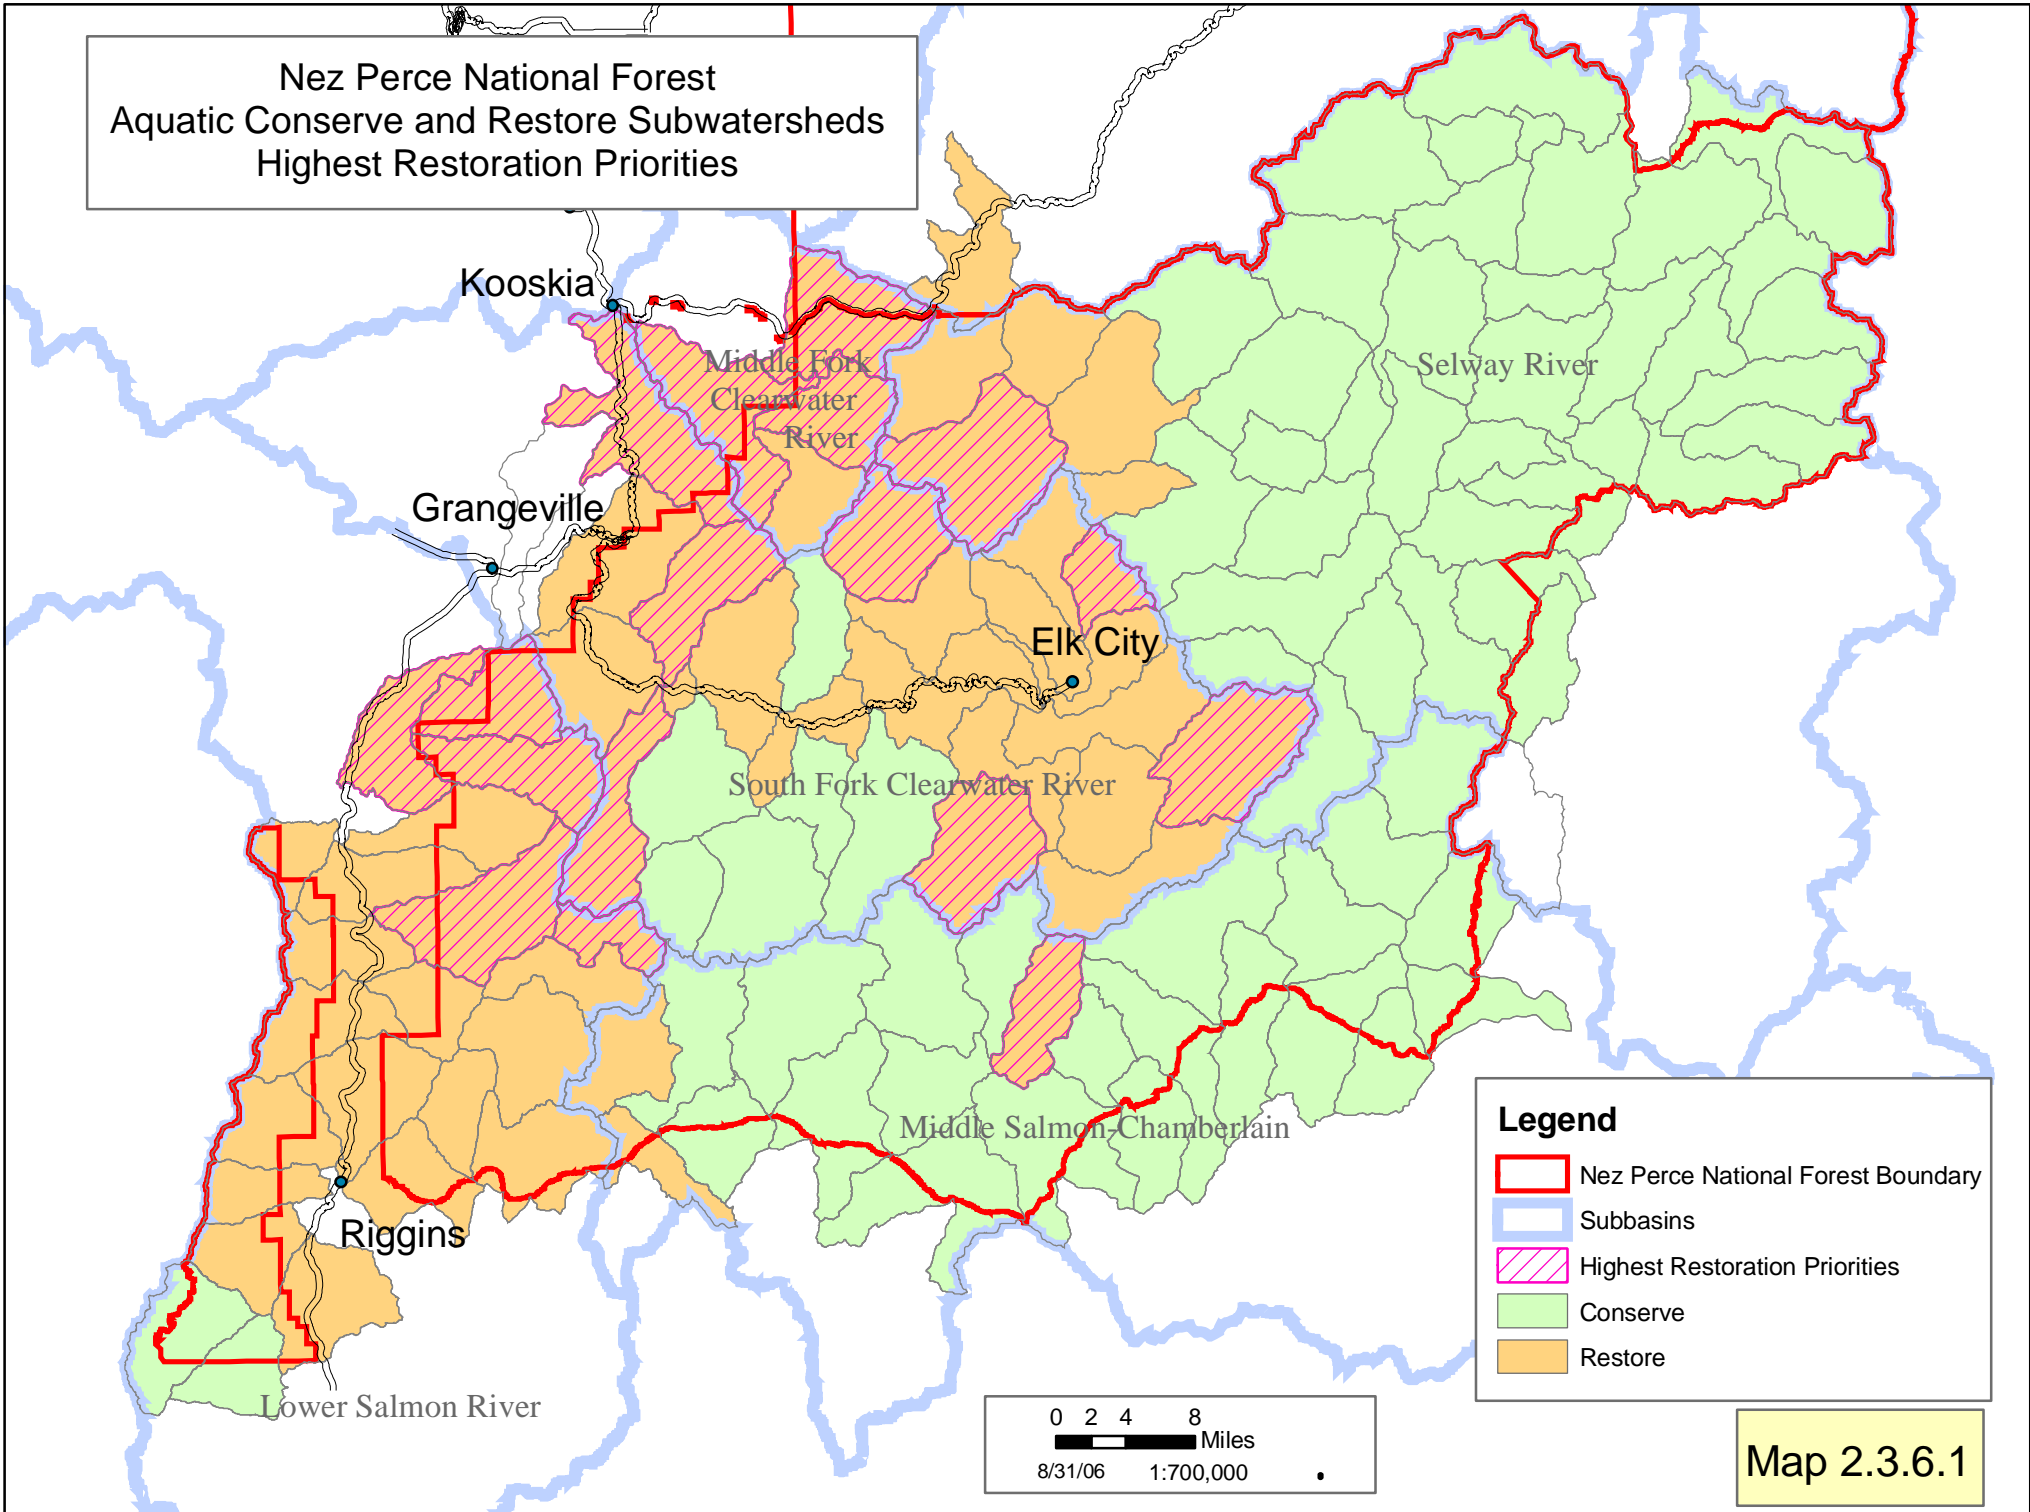

Nez Perce National Forest
Aquatic Conserve and Restore Subwatersheds
Highest Restoration Priorities

Legend

- Nez Perce National Forest Boundary
- Subbasins
- Highest Restoration Priorities
- Conserve
- Restore

Map 2.3.6.1