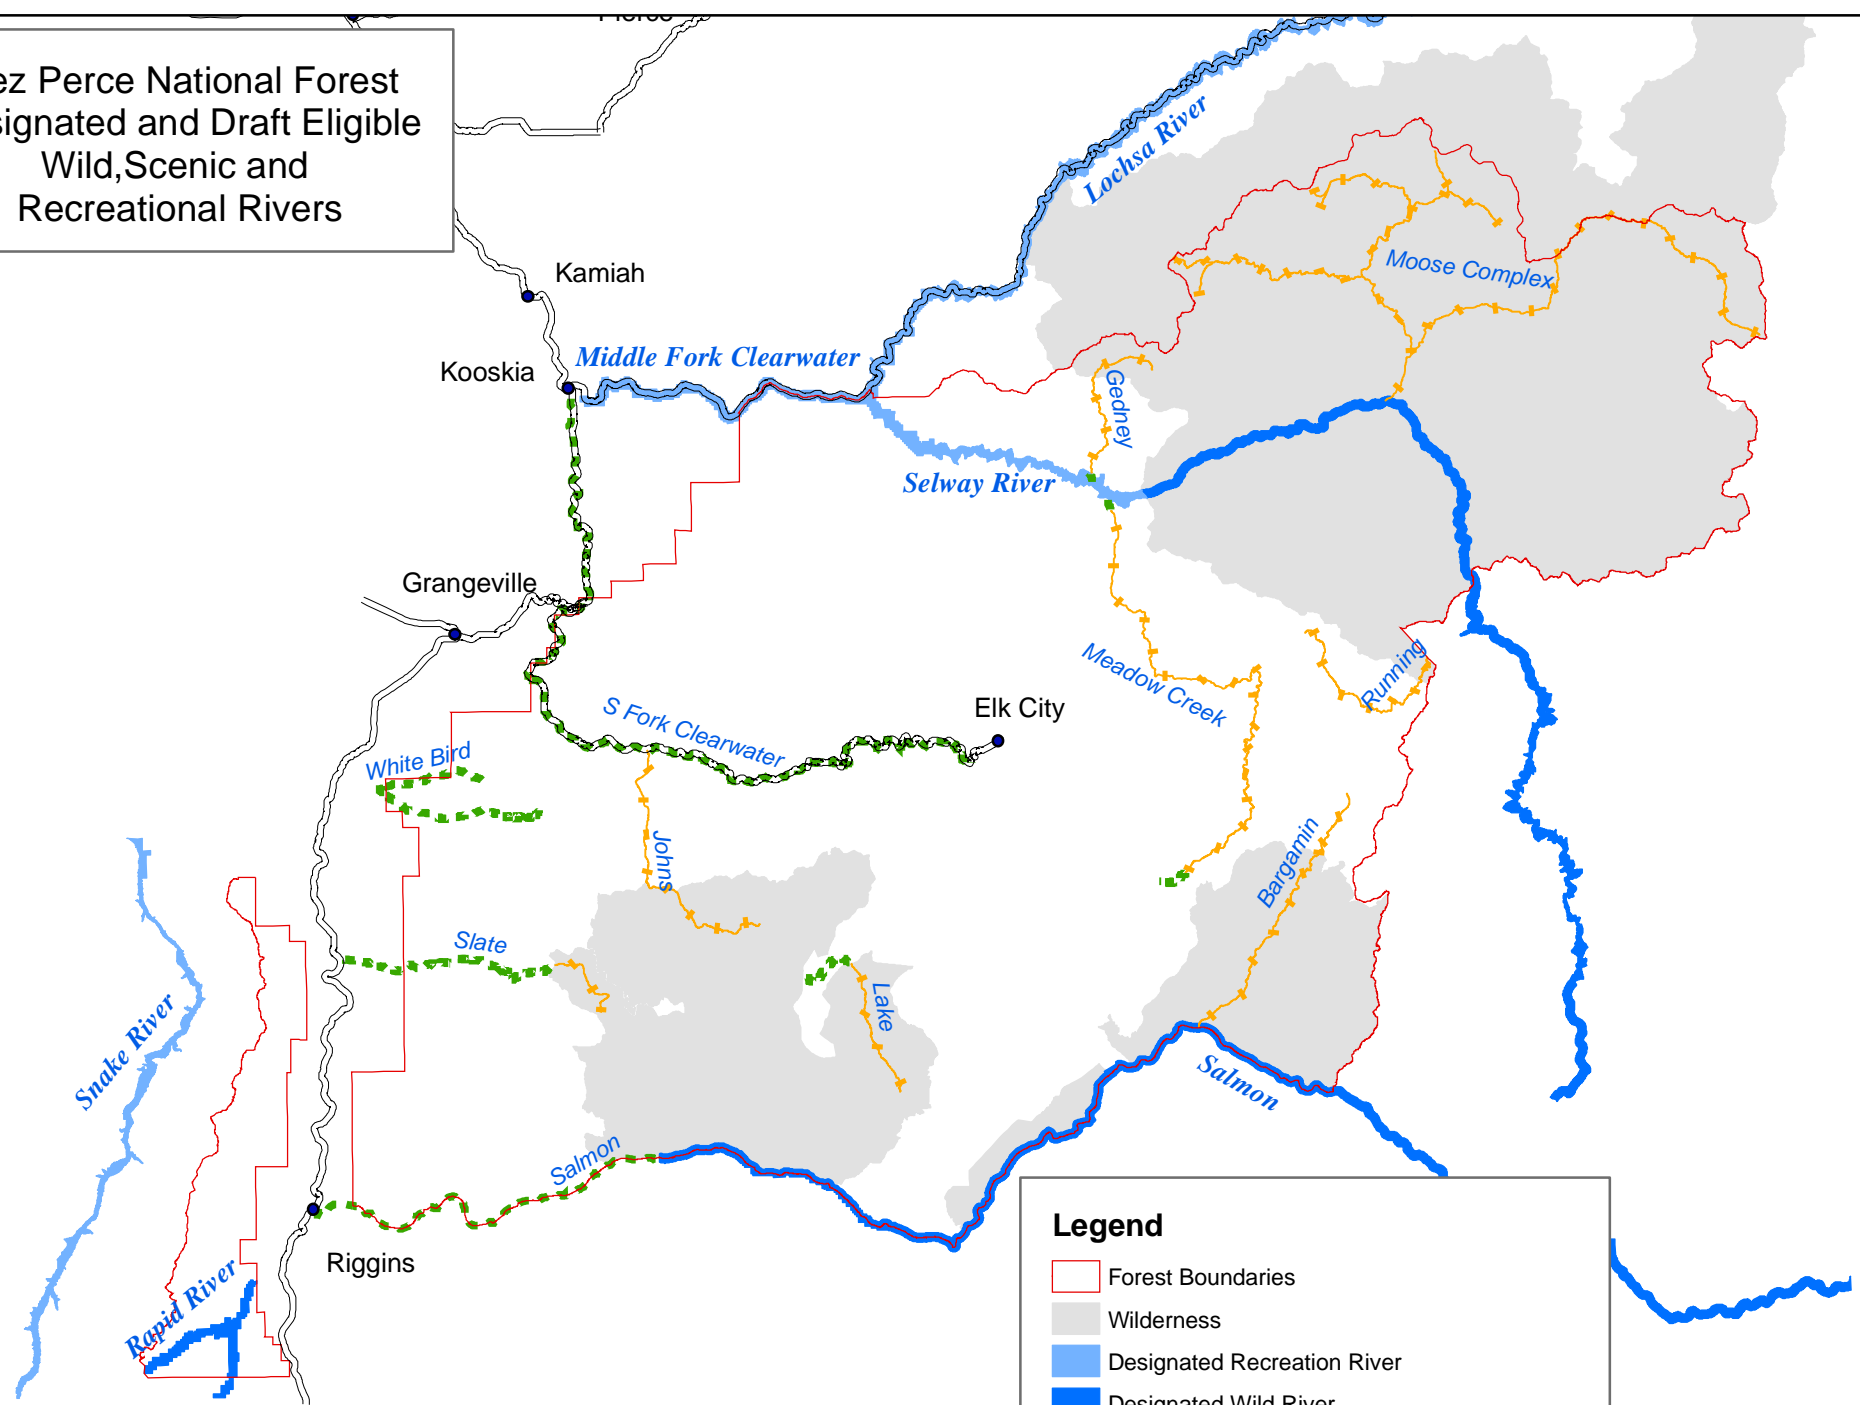

Nez Perce National Forest
 Designated and Draft Eligible
 Wild, Scenic and
 Recreational Rivers

Legend

- Forest Boundaries
- Wilderness
- Designated Recreation River
- Designated Wild River

Draft "Eligible" and Potential Classification

- Recreational River
- Wild River

8/31/06

Map 2.2.1