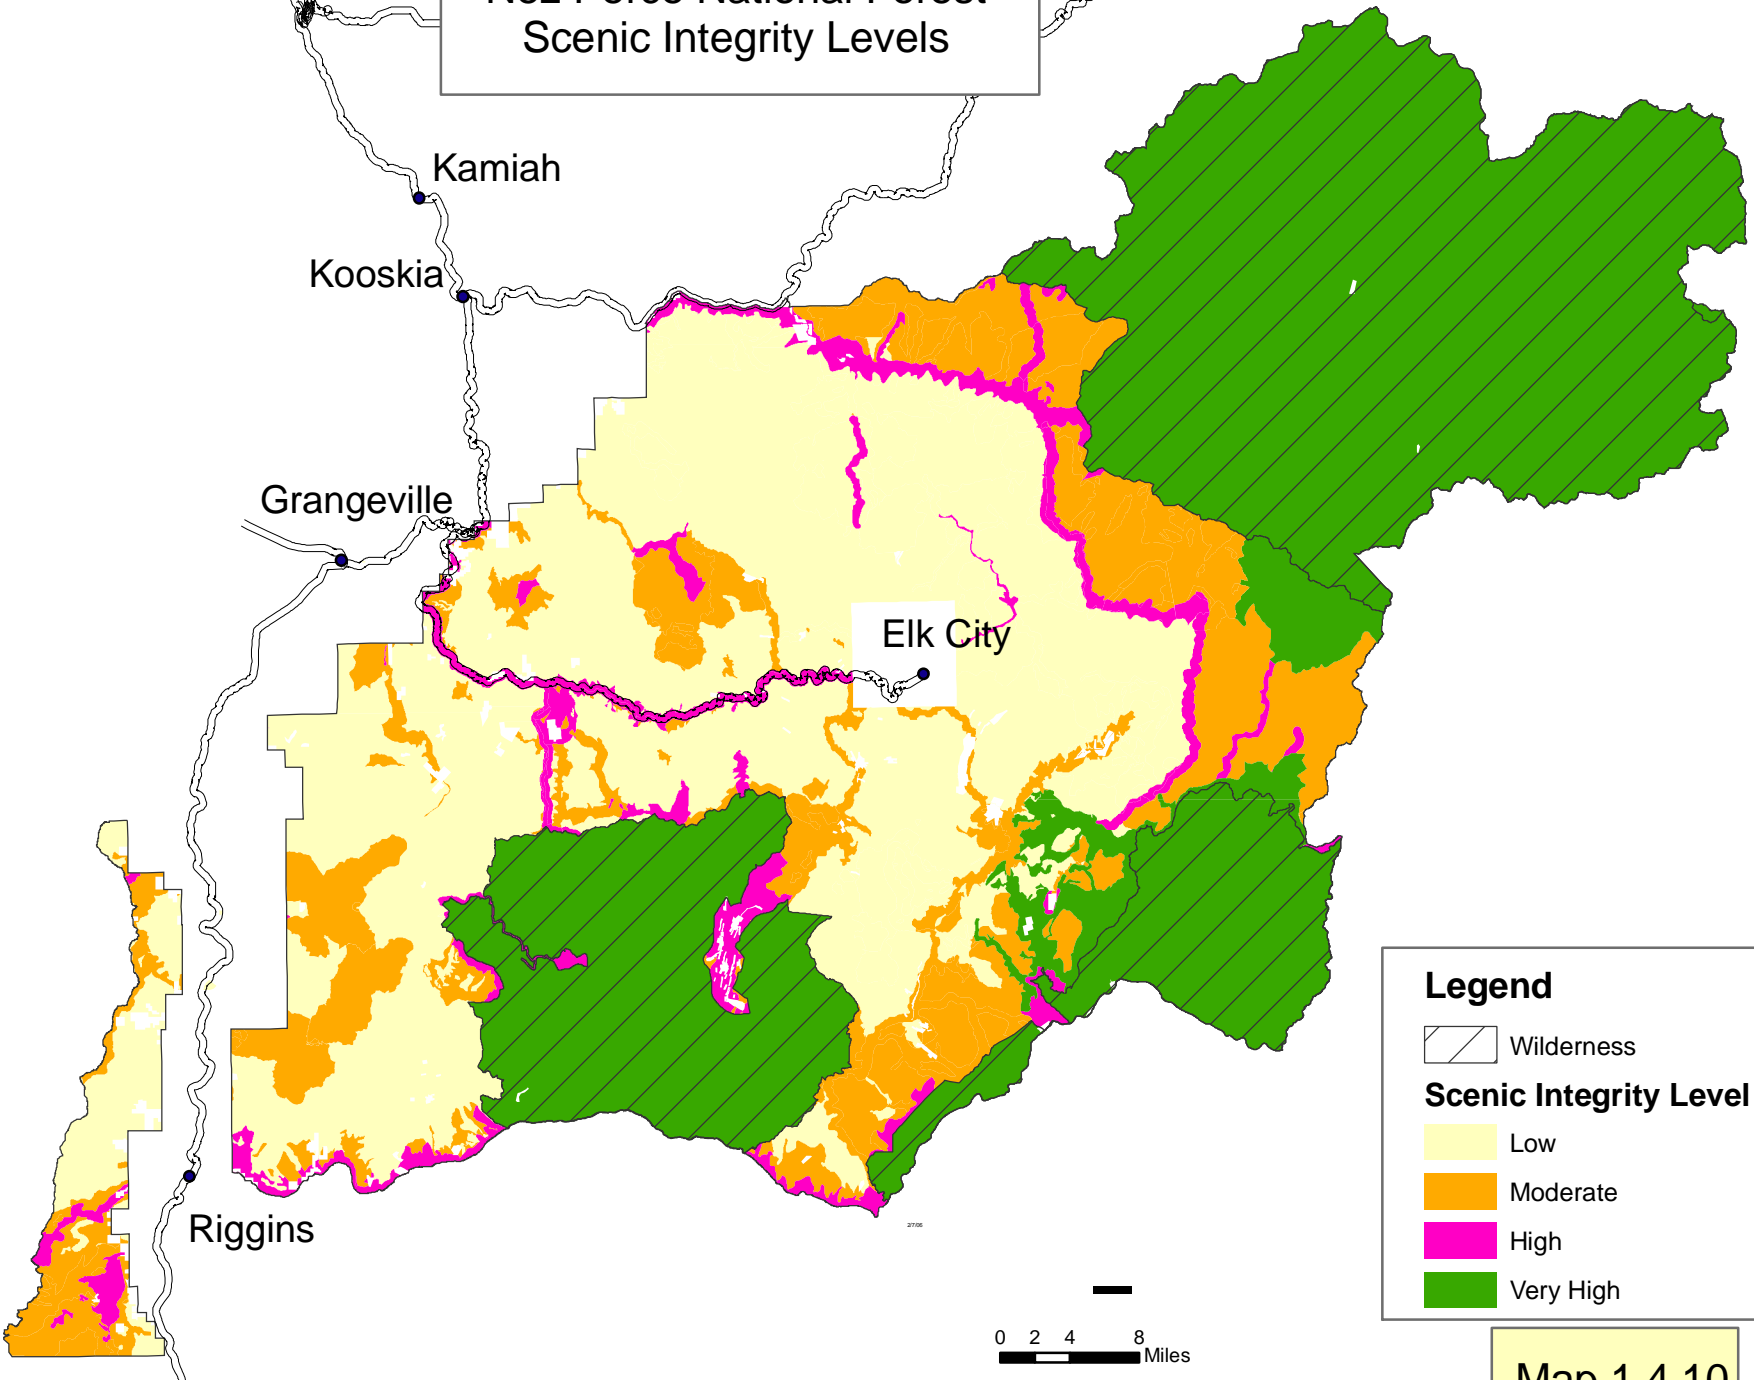

Orofino

Nez Perce National Forest Scenic Integrity Levels

Kamiah

Kooskia

Grangeville

Elk City

Riggins

Legend

Wilderness

Scenic Integrity Level

Low

Moderate

High

Very High

1:700,000 1/22/07

Map 1.4.10