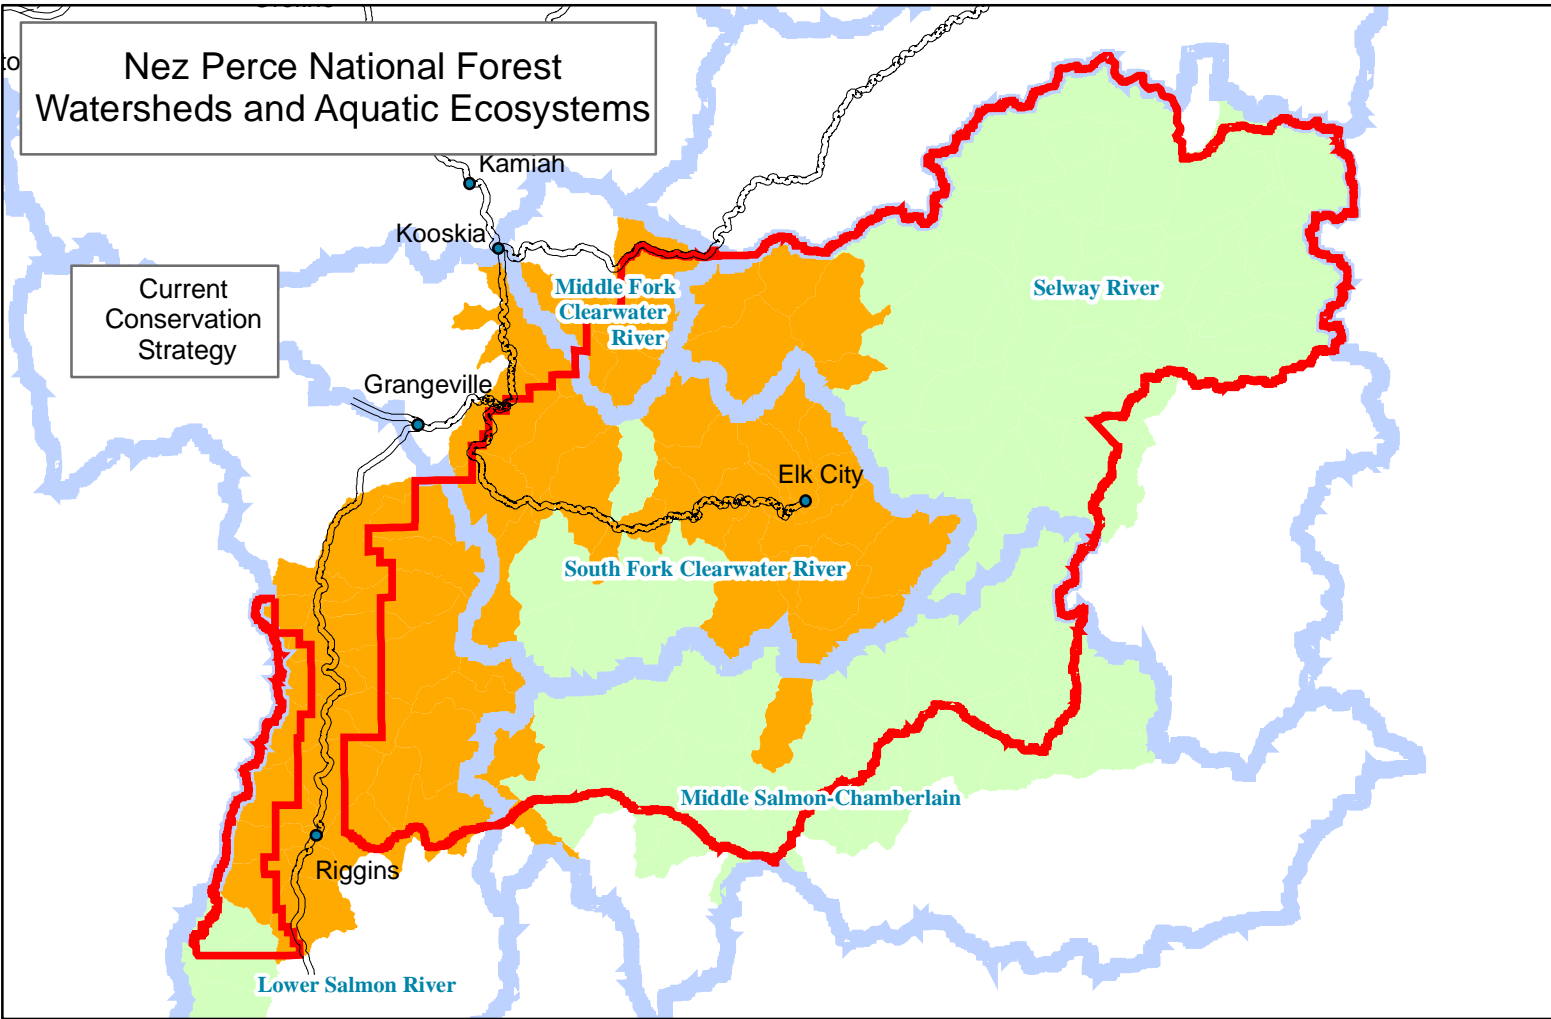

Nez Perce National Forest Watersheds and Aquatic Ecosystems

Legend

- Nez Perce National Forest Boundary
- Subbasins

Conservation Strategy

- Conserve
- Restore

Map 1.3.7