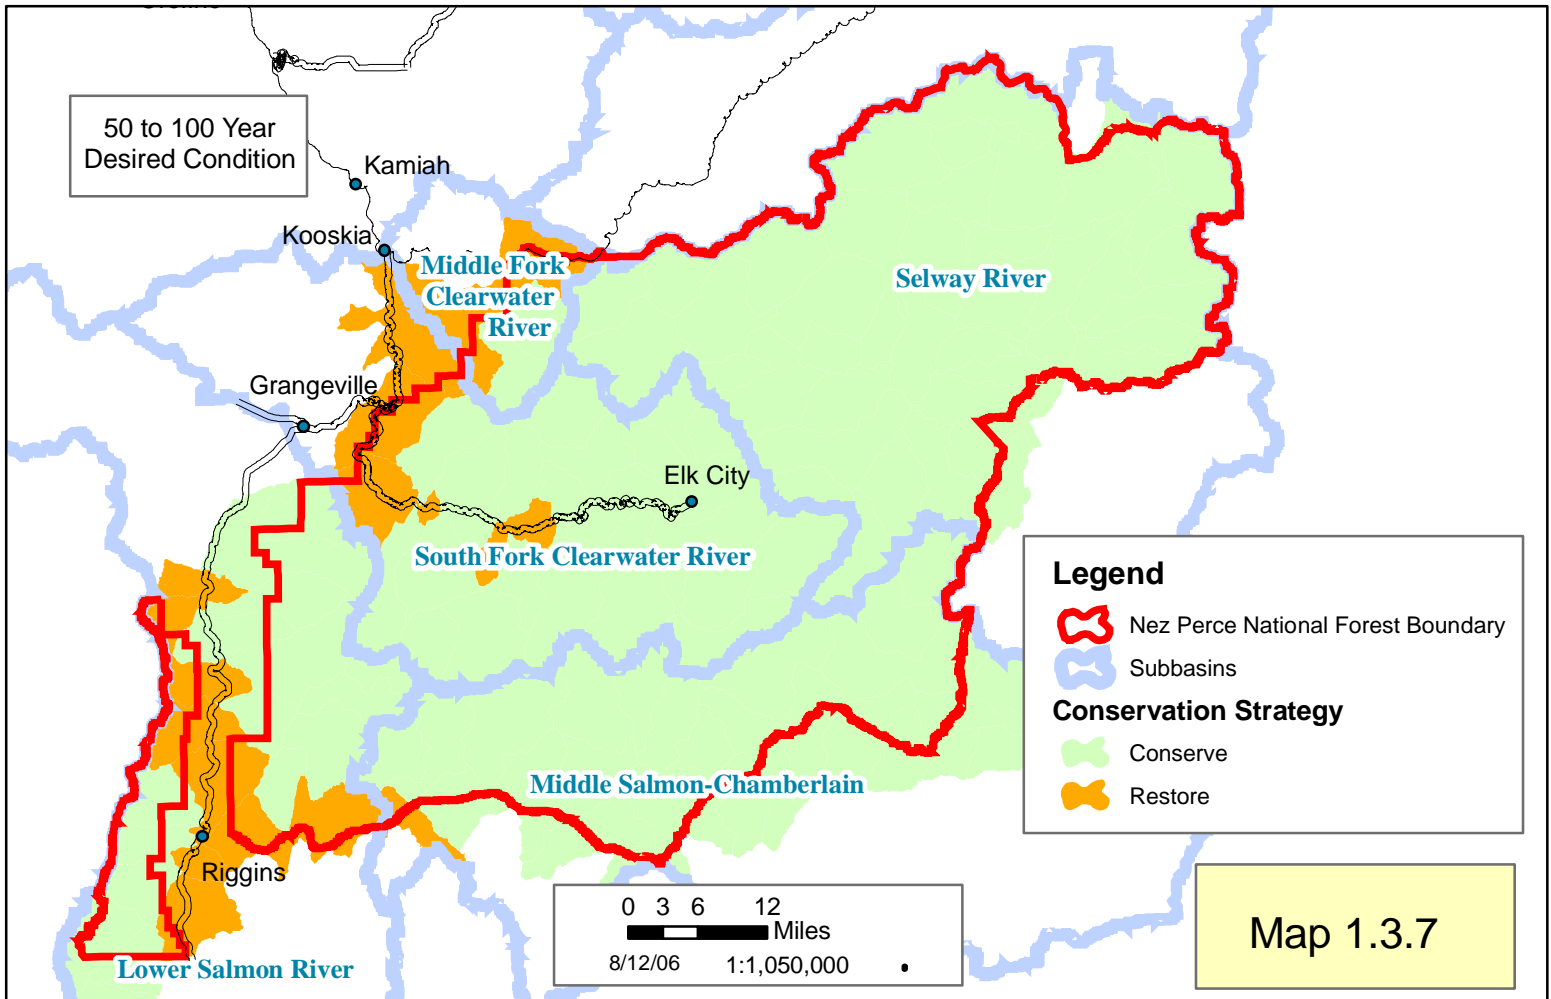

Nez Perce National Forest Watersheds and Aquatic Ecosystems

Legend

- Nez Perce National Forest Boundary
- Subbasins

Conservation Strategy

- Conserve
- Restore

Map 1.3.7