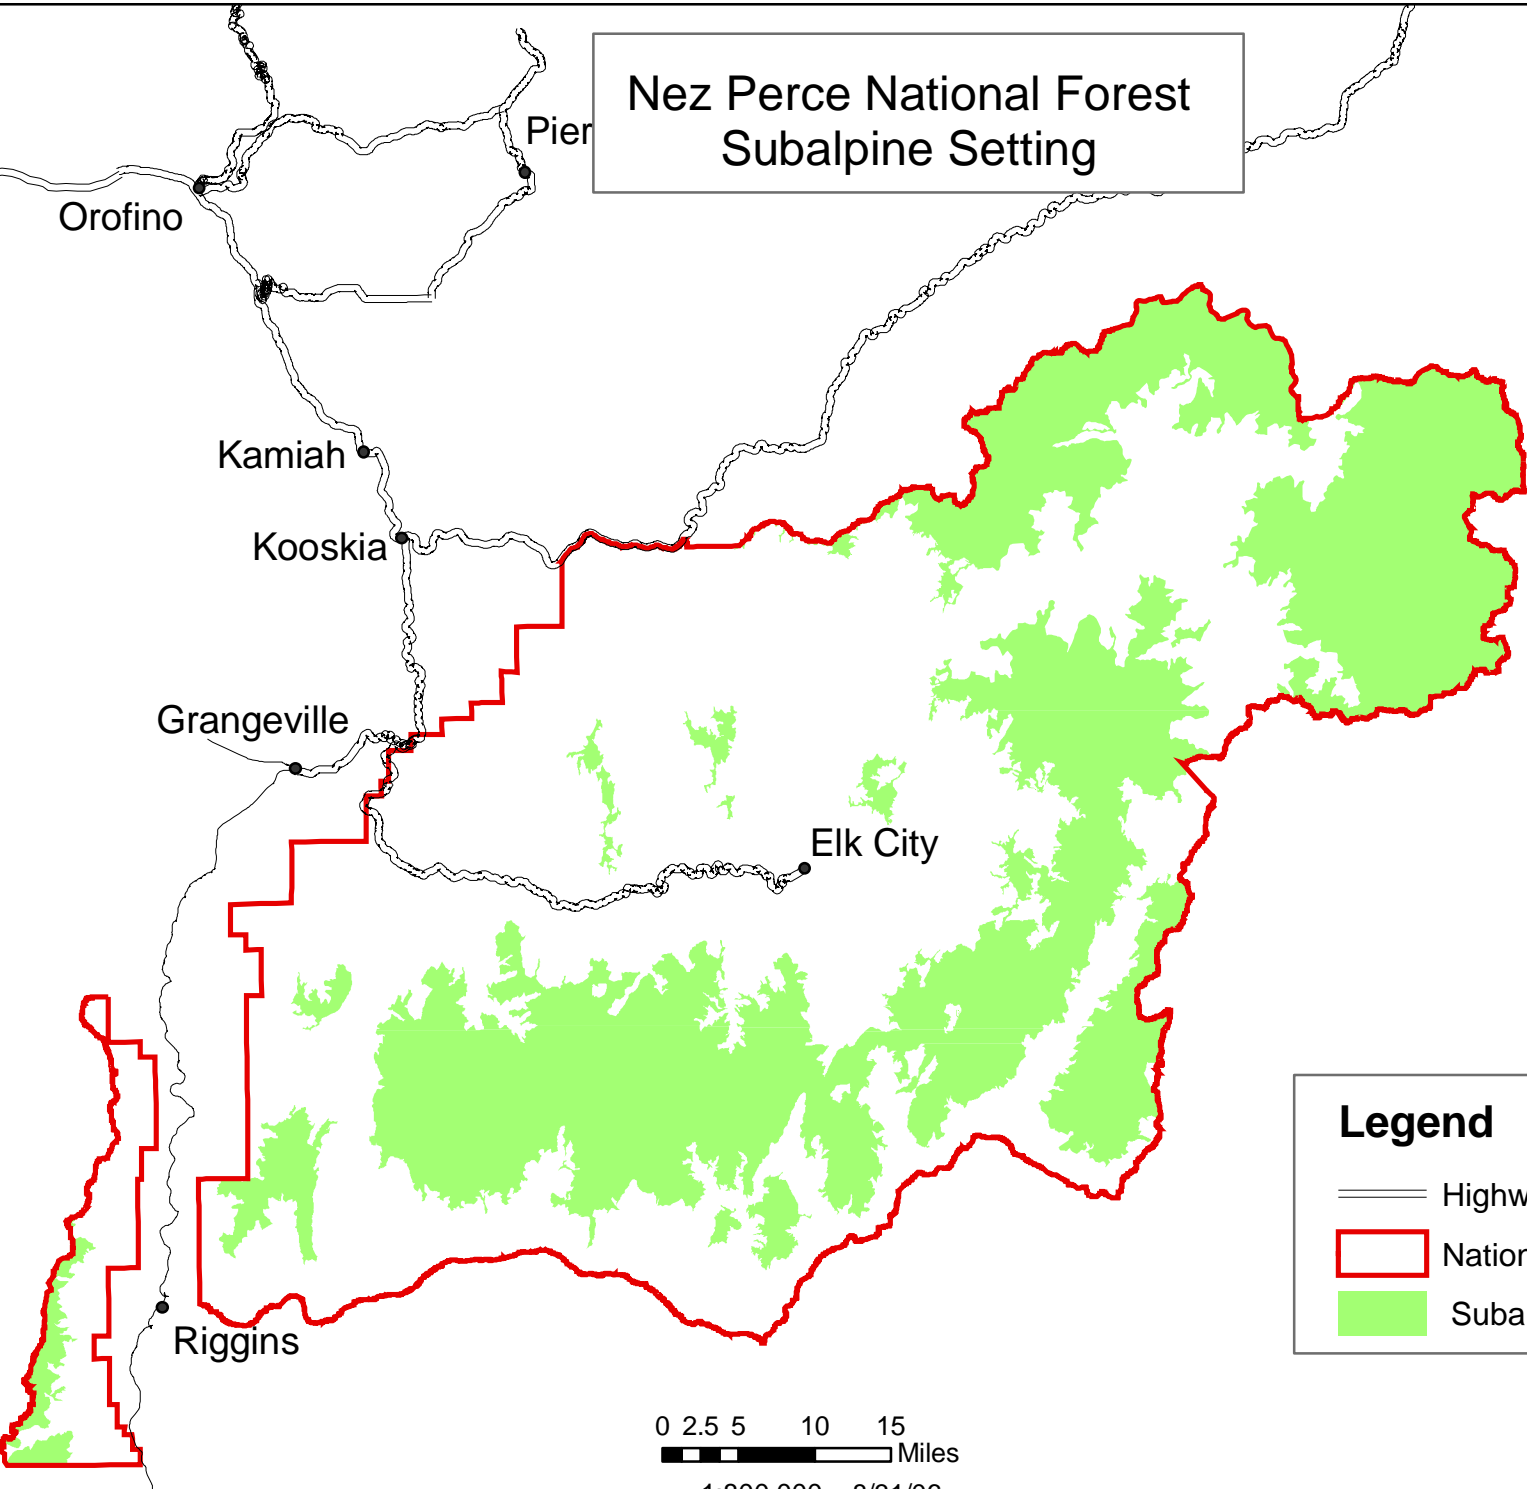

Nez Perce National Forest Subalpine Setting

Legend

- Highways
- ▭ National Forest Boundary
- ▭ Subalpine Setting

0 2.5 5 10 15 Miles
1:800,000 8/31/06

Map 1.3.1.4