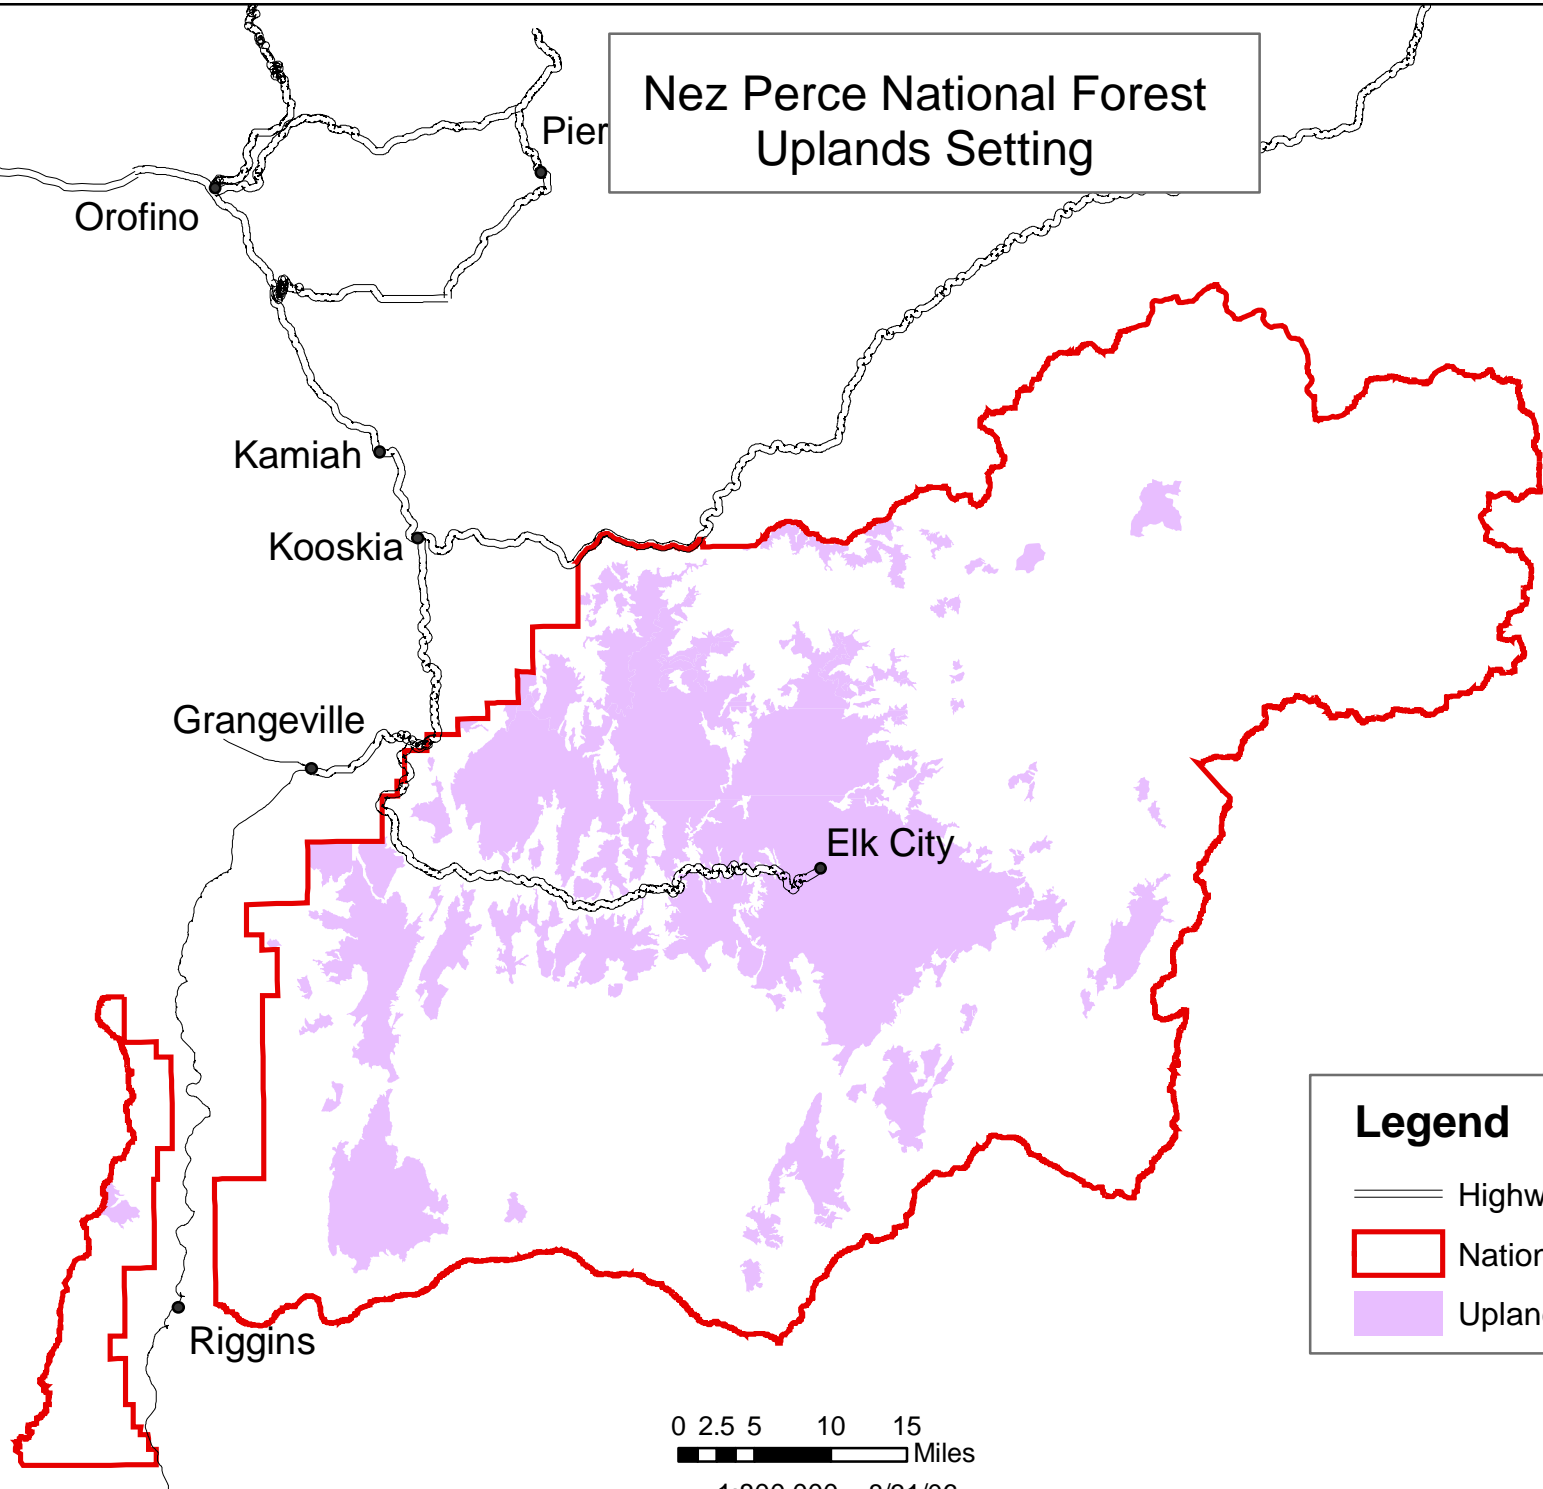

Nez Perce National Forest Uplands Setting

Legend

- Highways
- National Forest Boundary
- Uplands Setting

0 2.5 5 10 15 Miles
1:800,000 8/31/06

Map 1.3.1.3