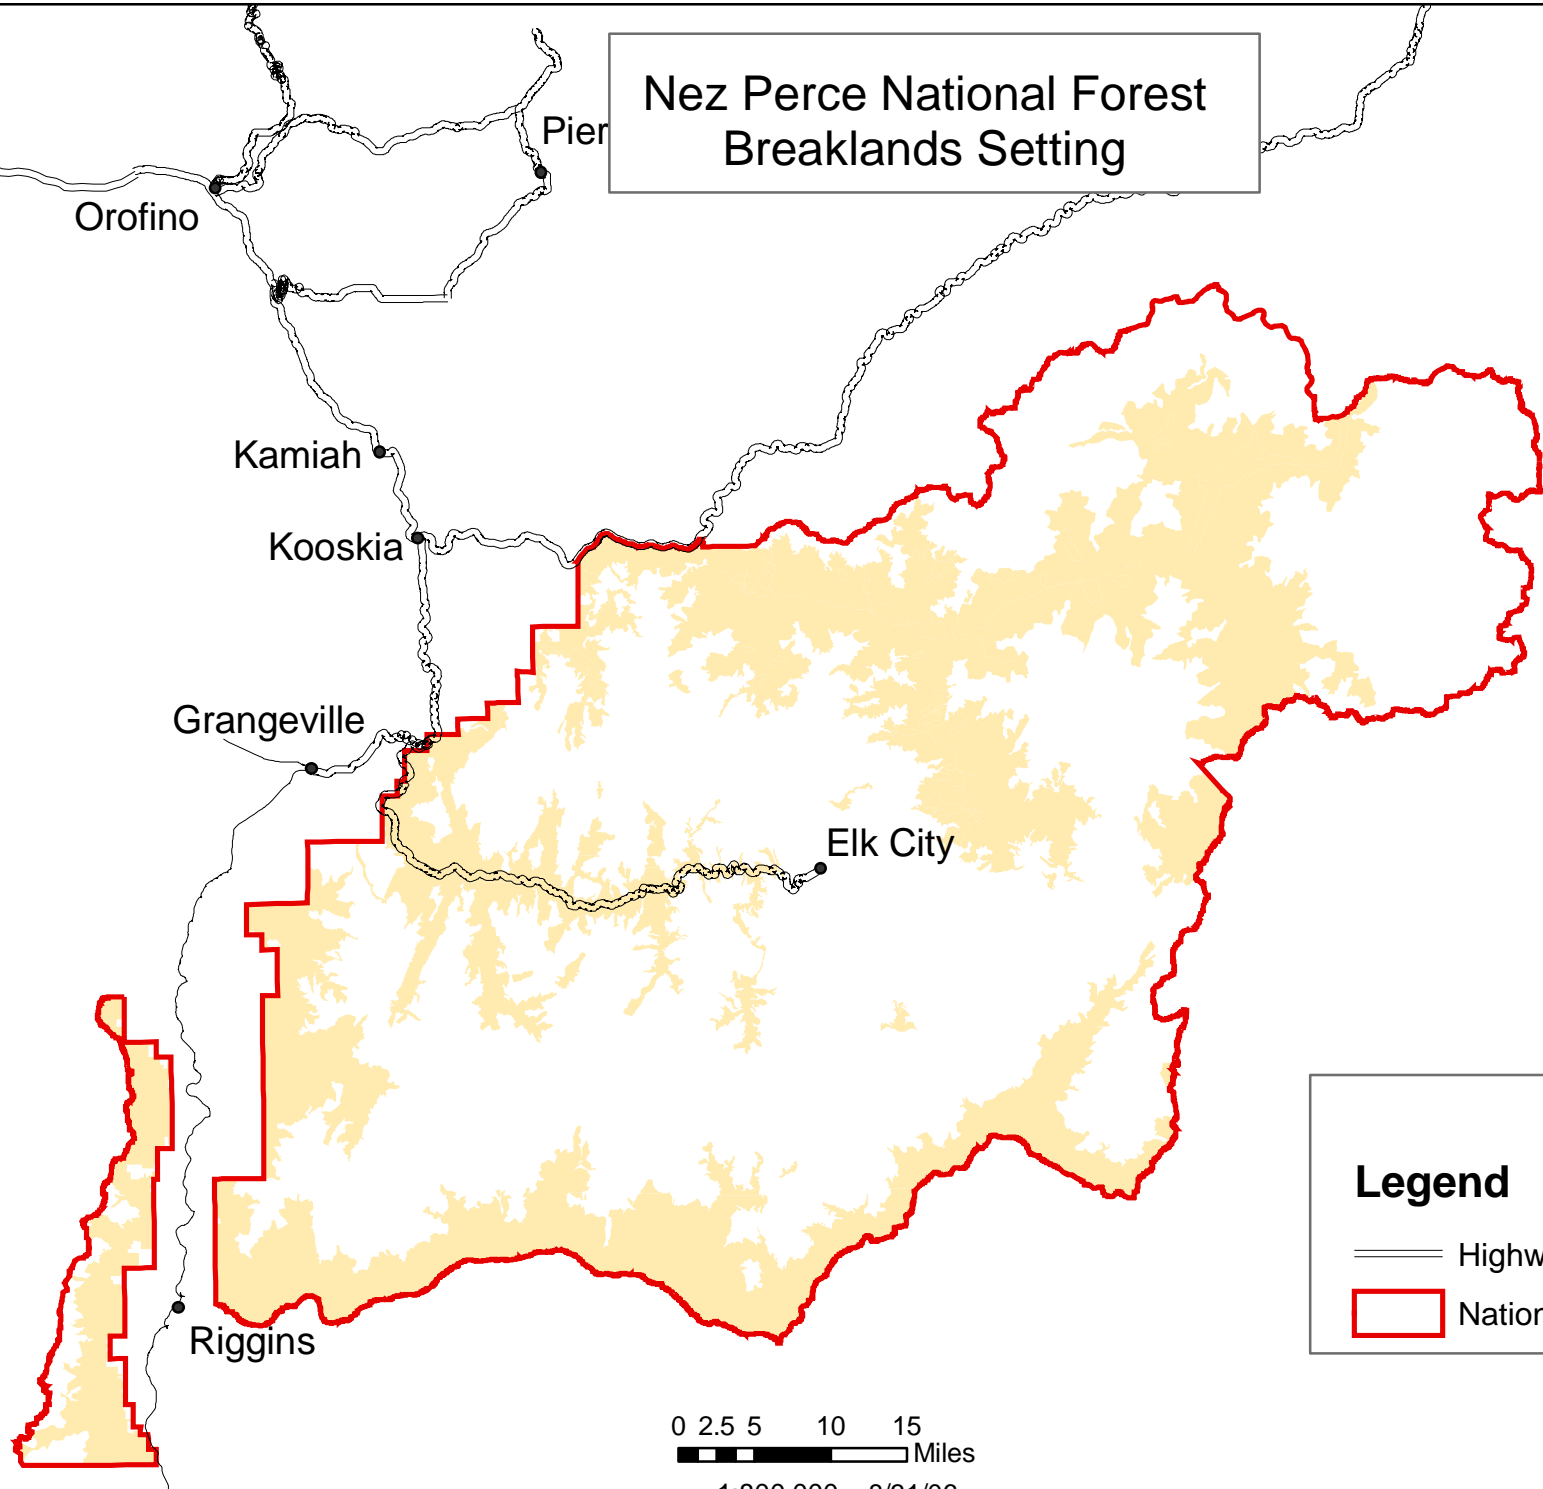

# Nez Perce National Forest Breaklands Setting

**Legend**

- Highways
- ▭ National Forest Boundary

0 2.5 5 10 15 Miles  
1:800,000 8/31/06

Map 1.3.1.2