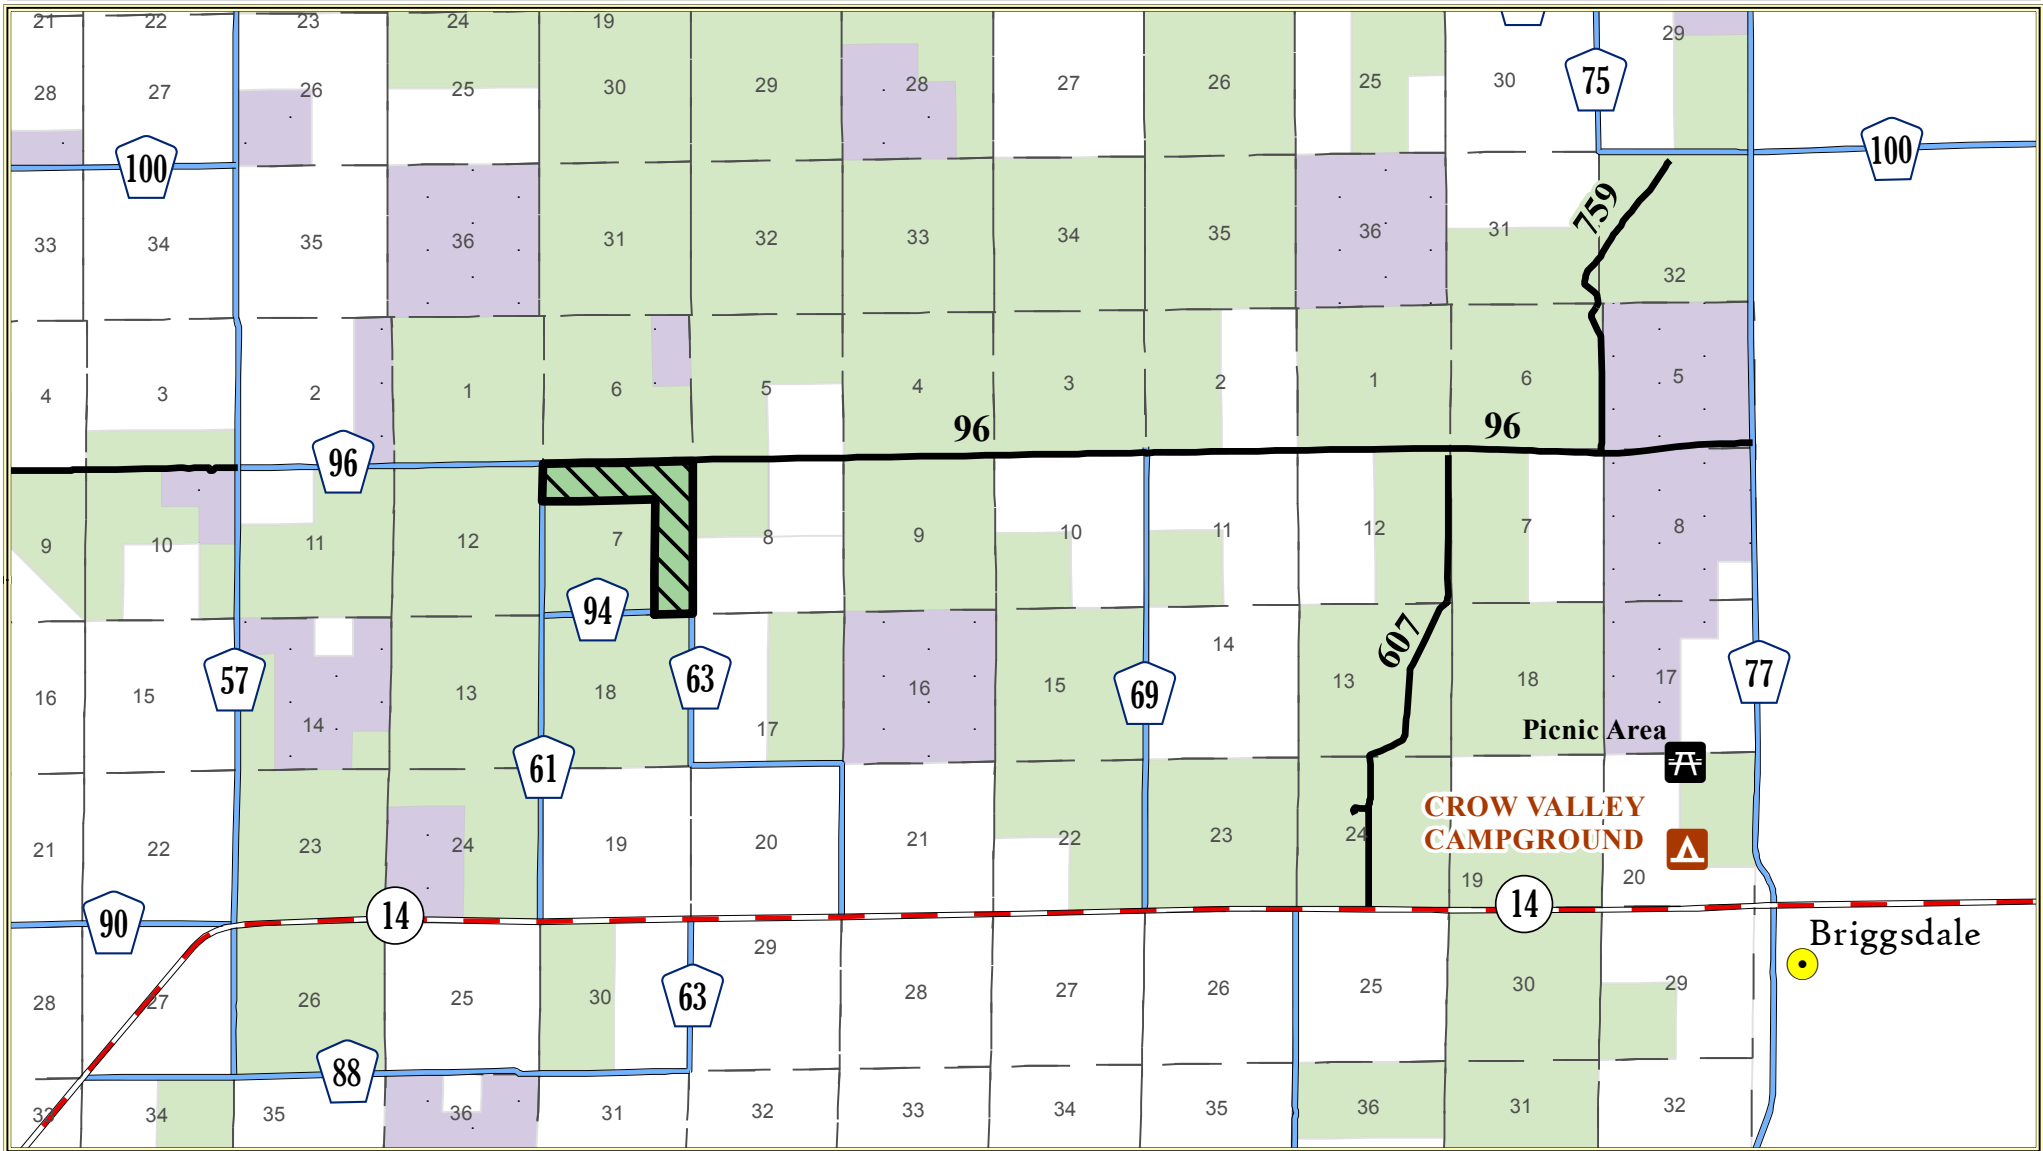

Exhibit A - Shooting Closure

Exhibit A
Shooting Closure
T. 8 N., R. 63 W., Section 7

Pawnee National Grassland
Pawnee Ranger District
Weld County, Colorado

-  Closure Area
-  National Grassland
-  Private
-  State
-  State Highway
-  County Road
-  National Grassland Road

1:80,000