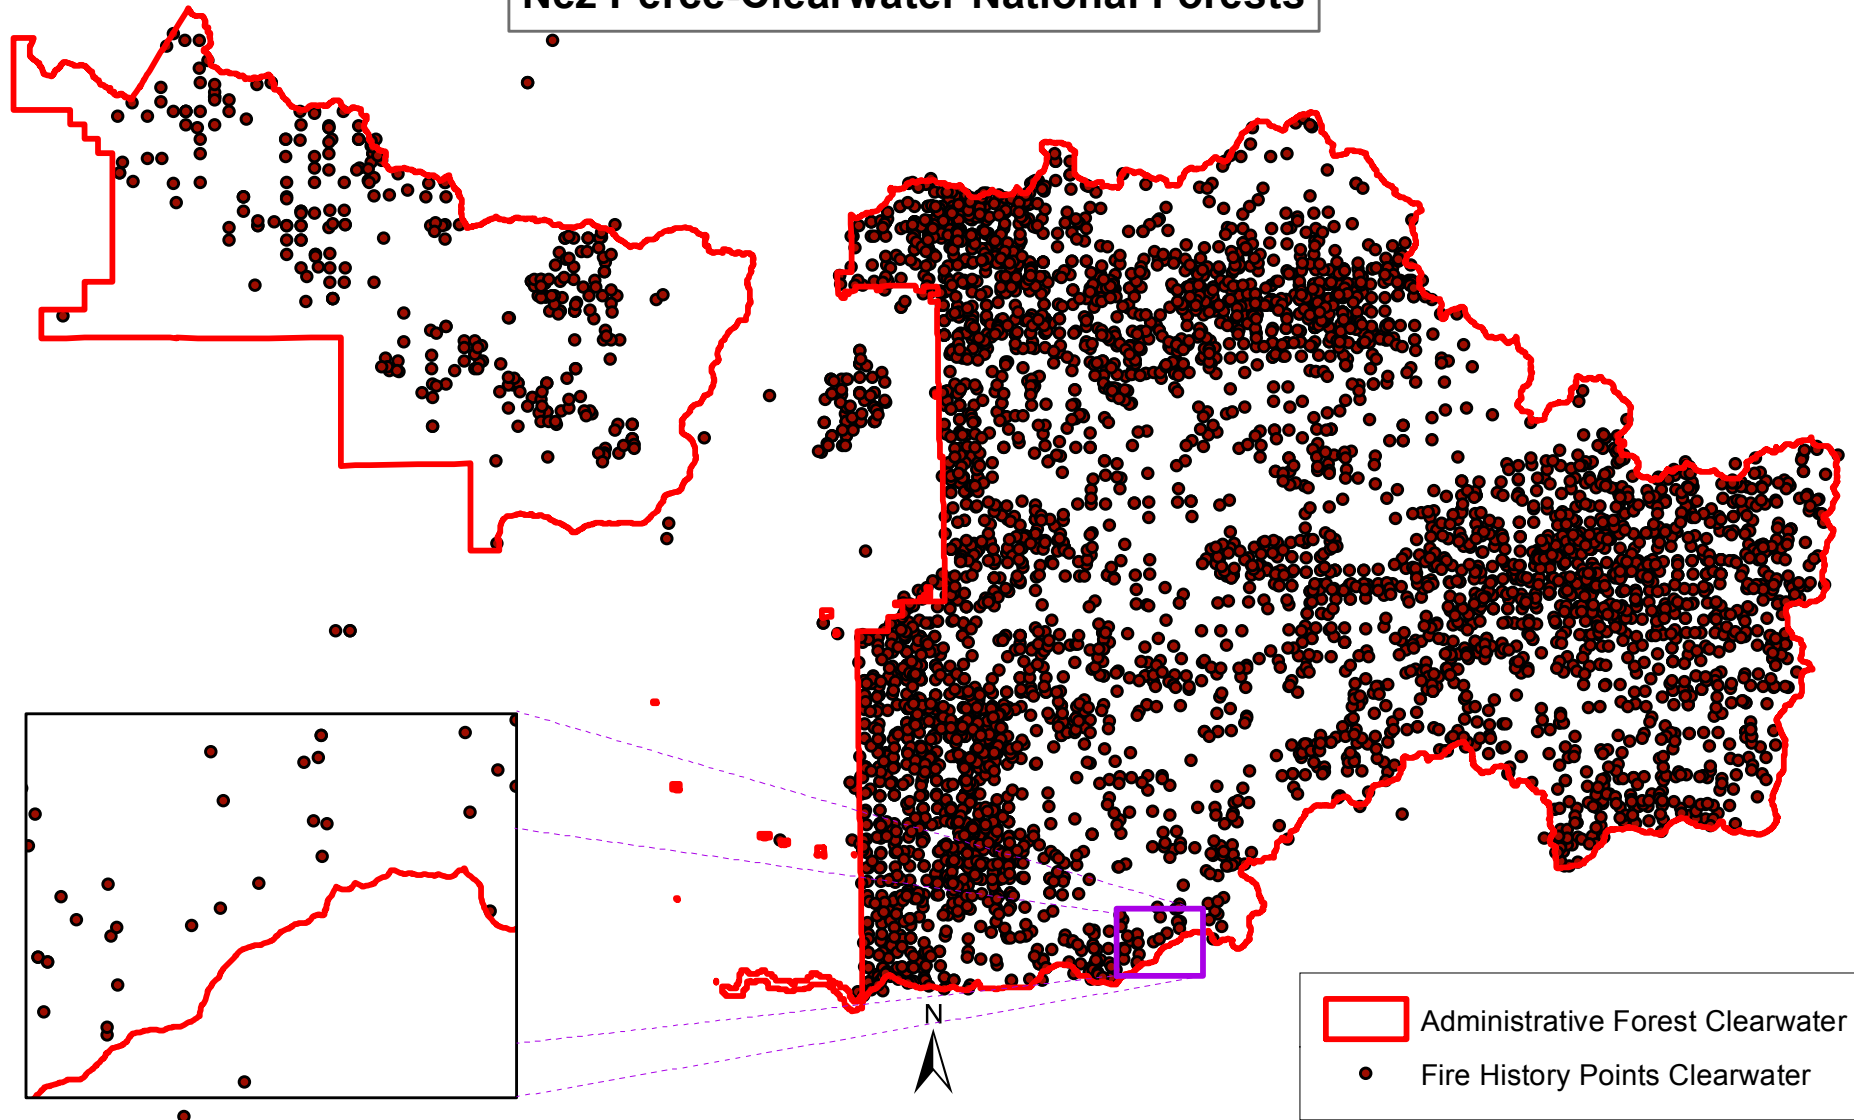

**Fire History - Point
Clearwater Portion
Nez Perce-Clearwater National Forests**

0 1.25 2.5 5 Miles

- Administrative Forest Clearwater
- Fire History Points Clearwater