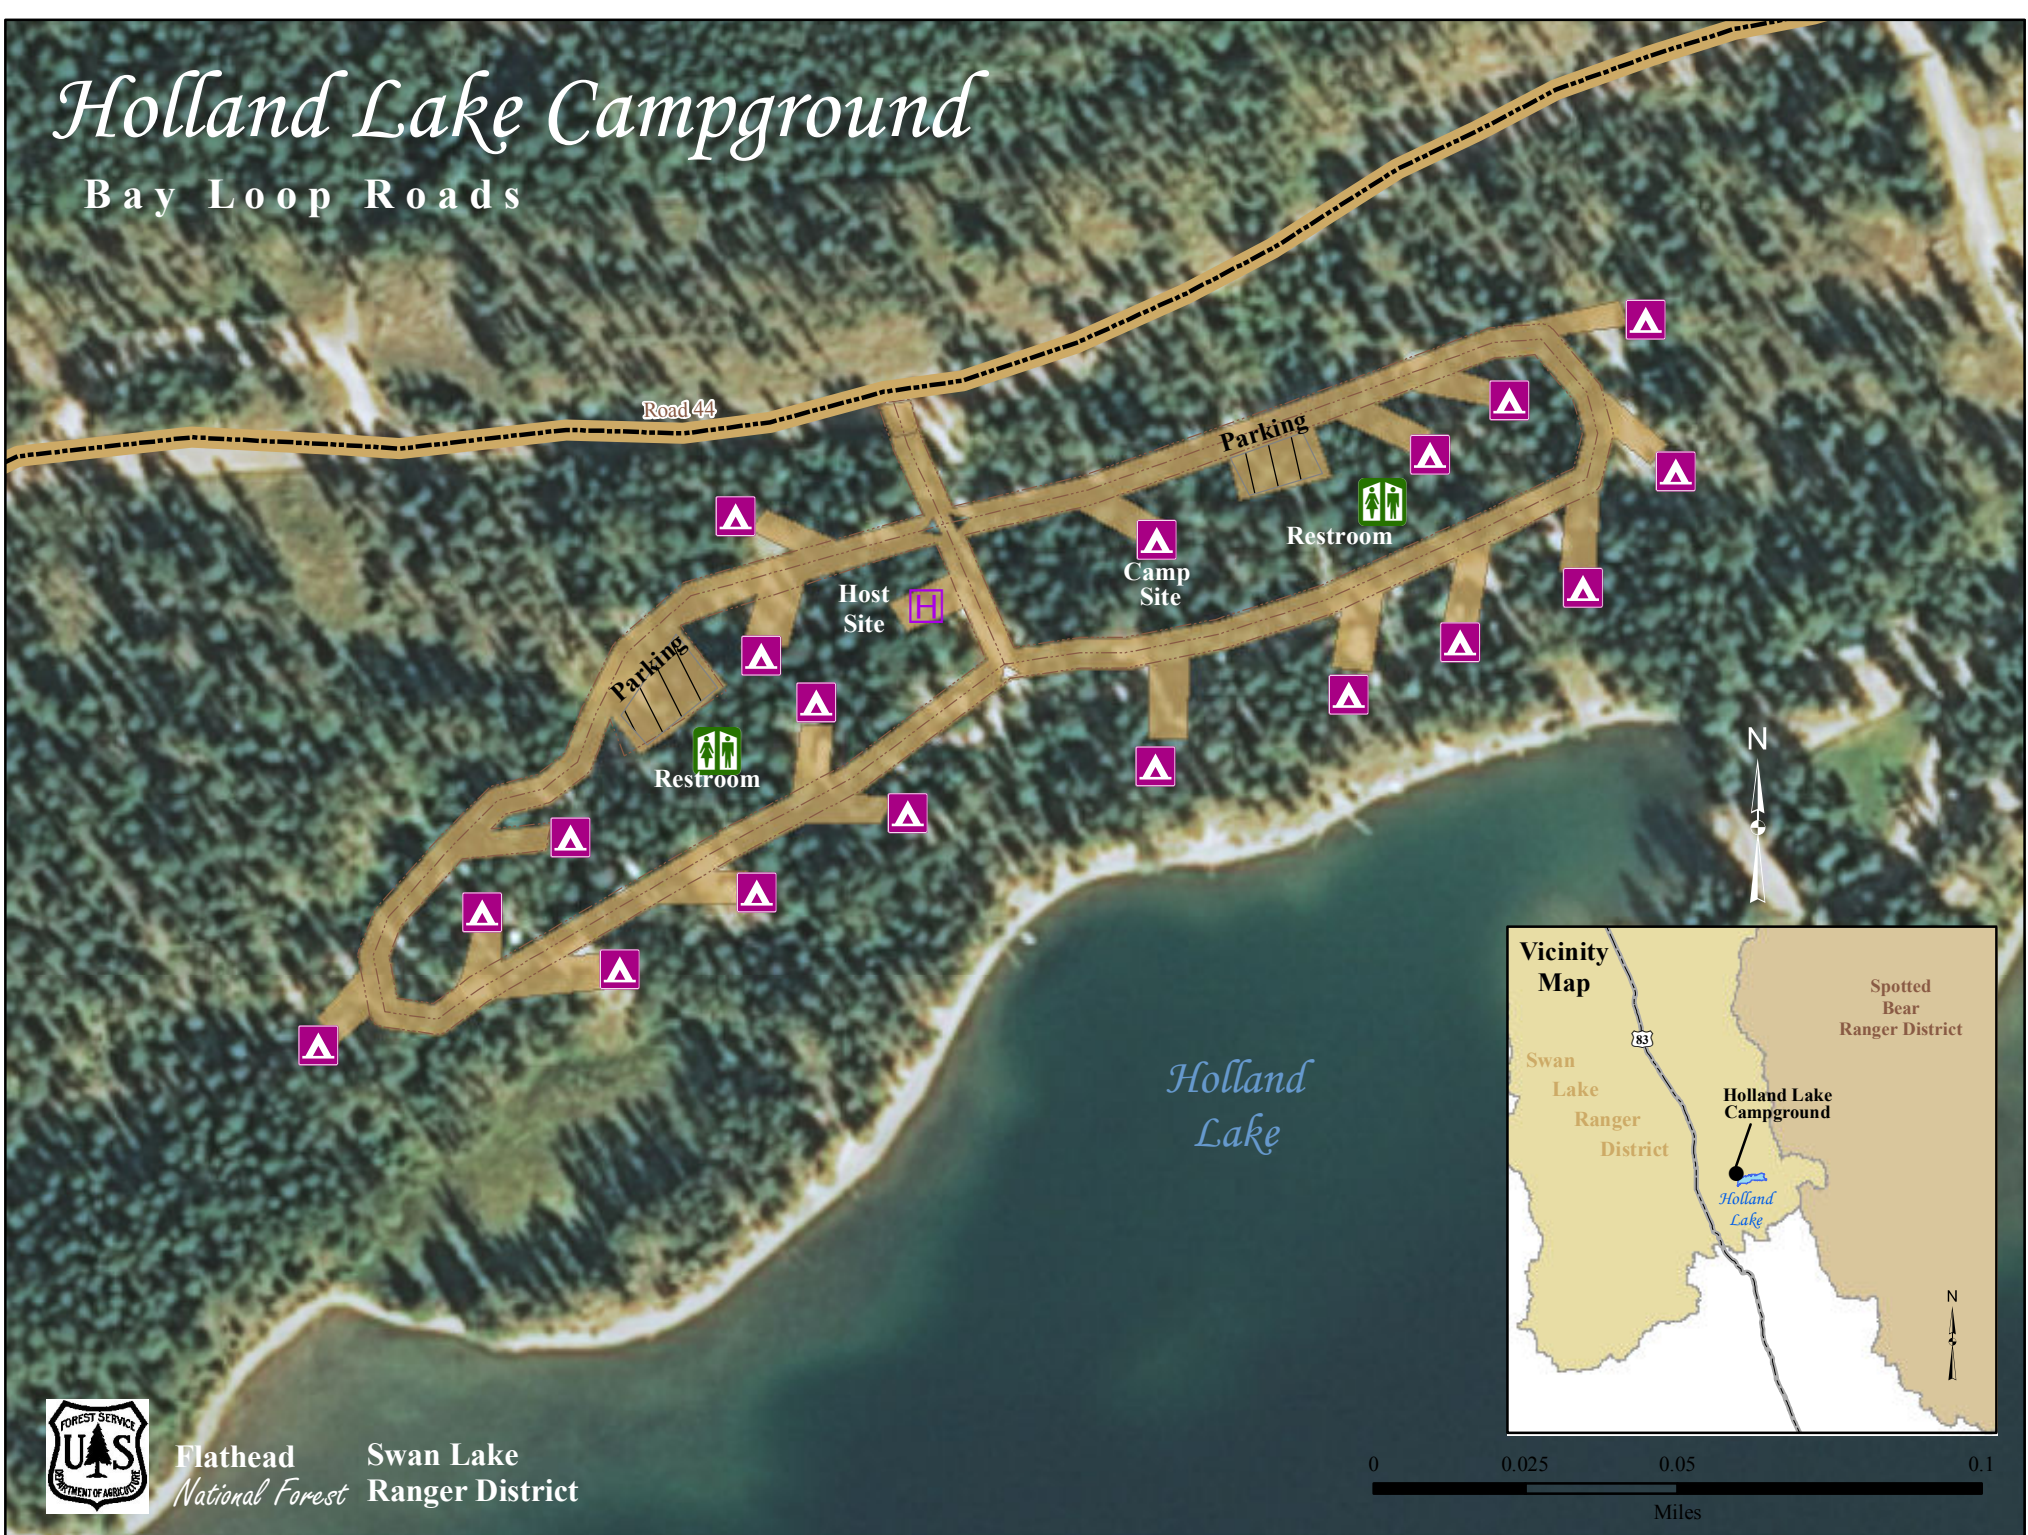

Holland Lake Campground

Bay Loop Roads

Flathead Swan Lake
National Forest Ranger District