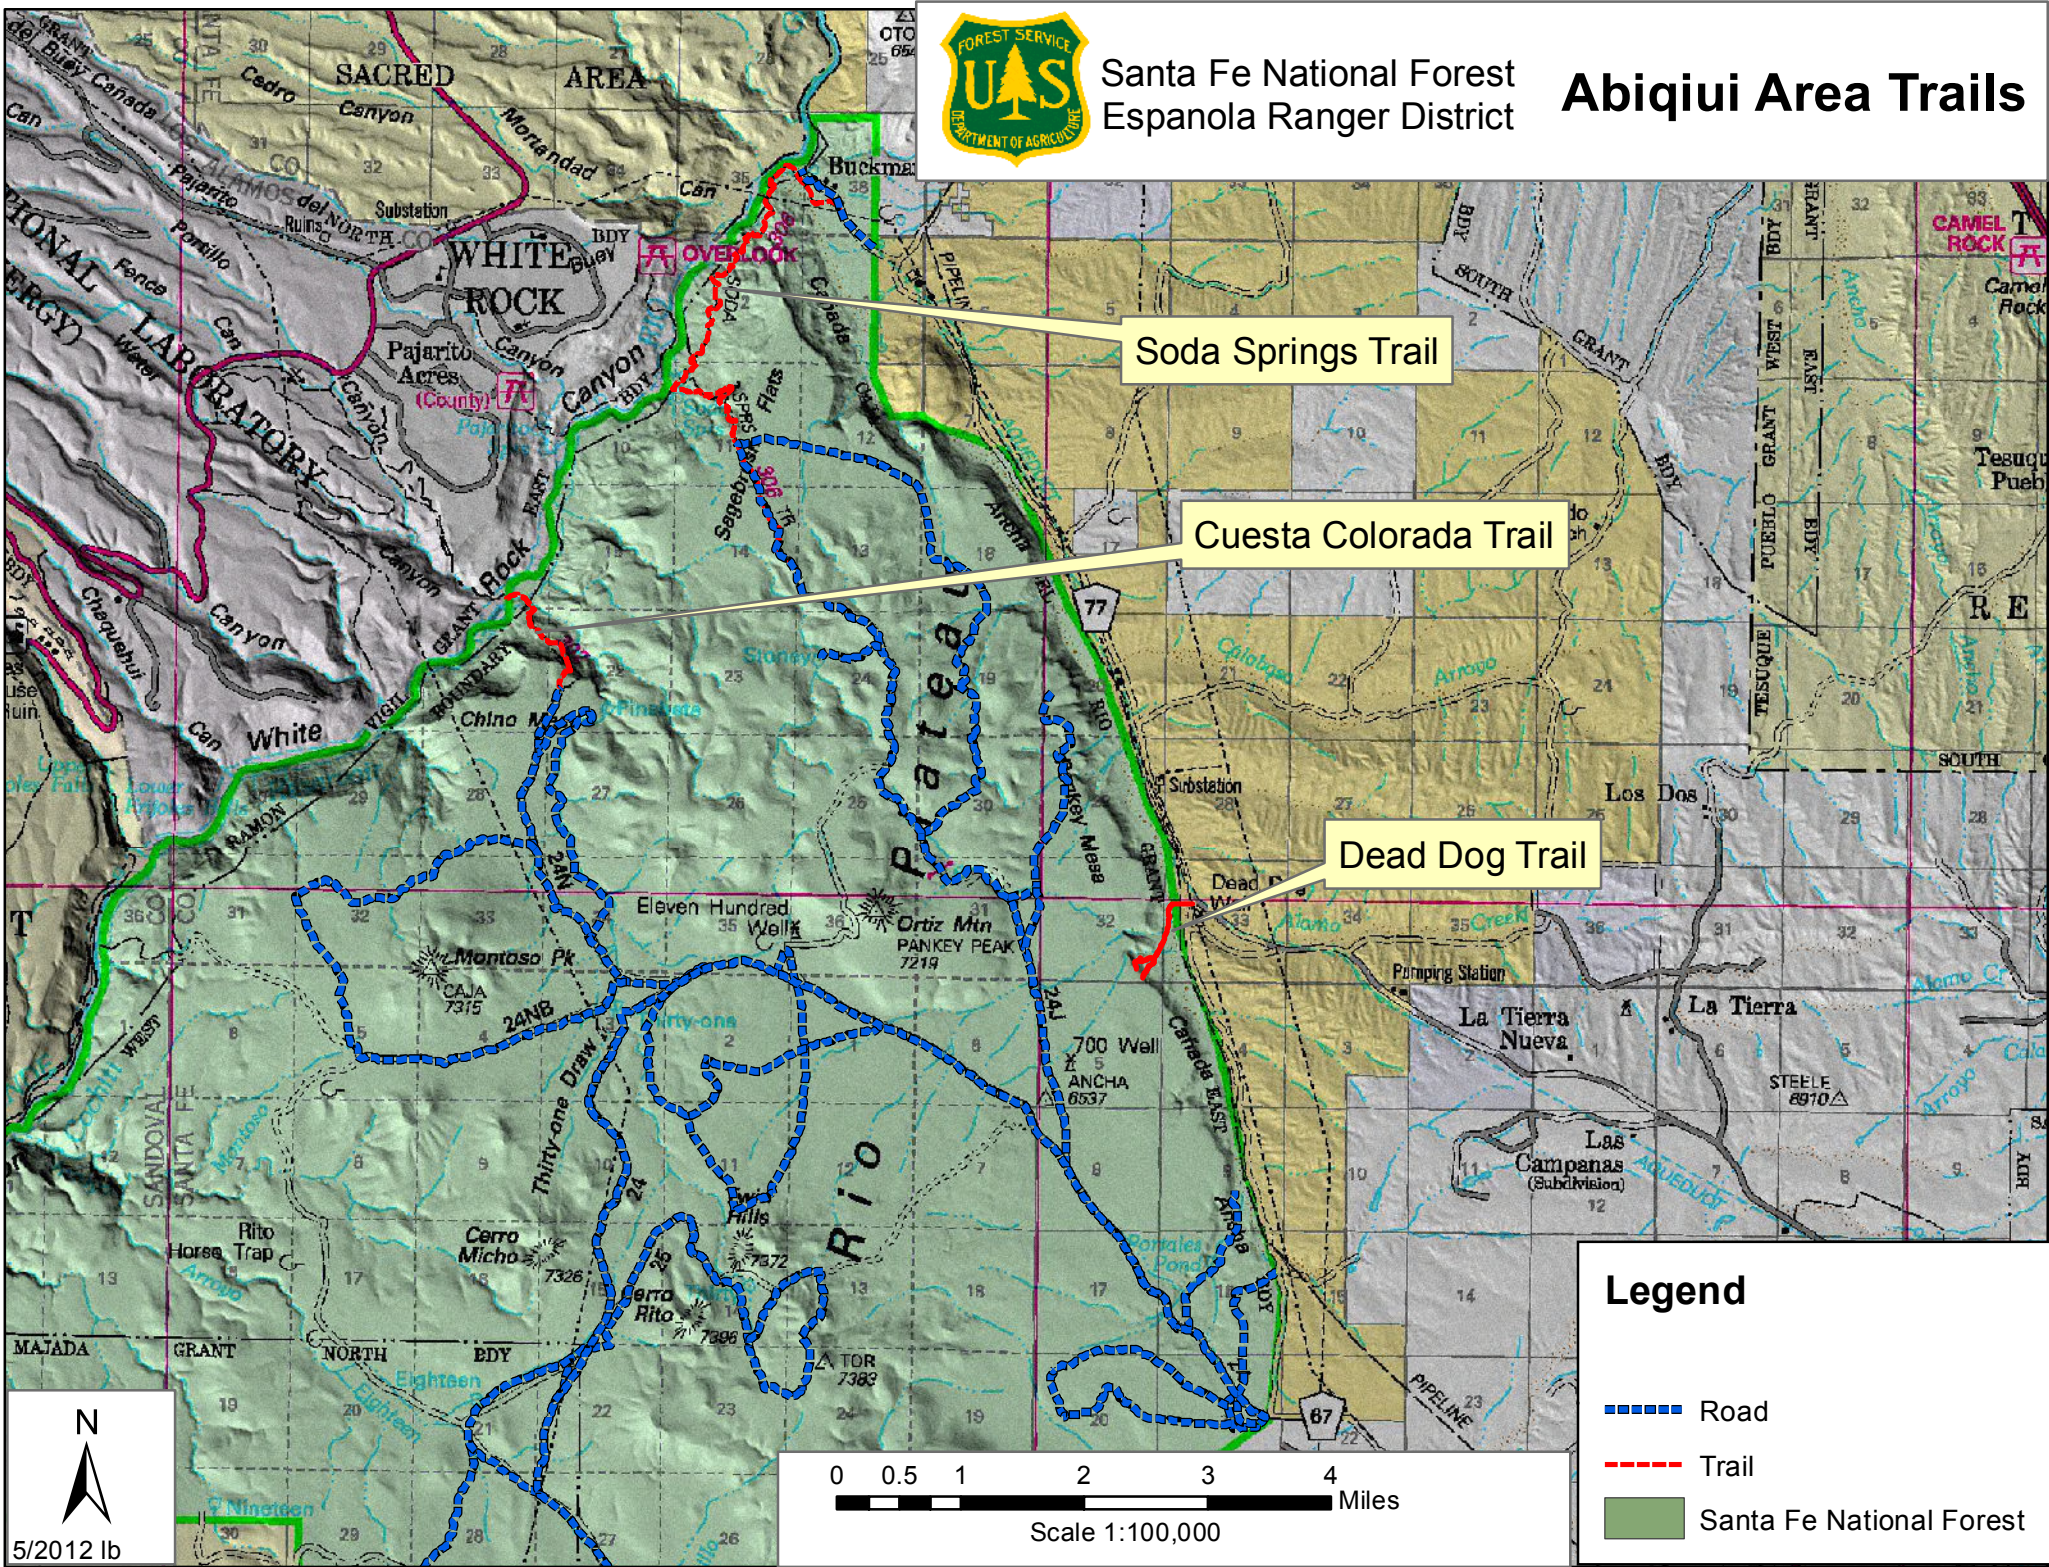

Santa Fe National Forest
Española Ranger District

Abiquiui Area Trails

Soda Springs Trail

Cuesta Colorado Trail

Dead Dog Trail

Legend

- Road
- Trail
- Santa Fe National Forest

0 0.5 1 2 3 4 Miles

Scale 1:100,000

N
5/2012 lb